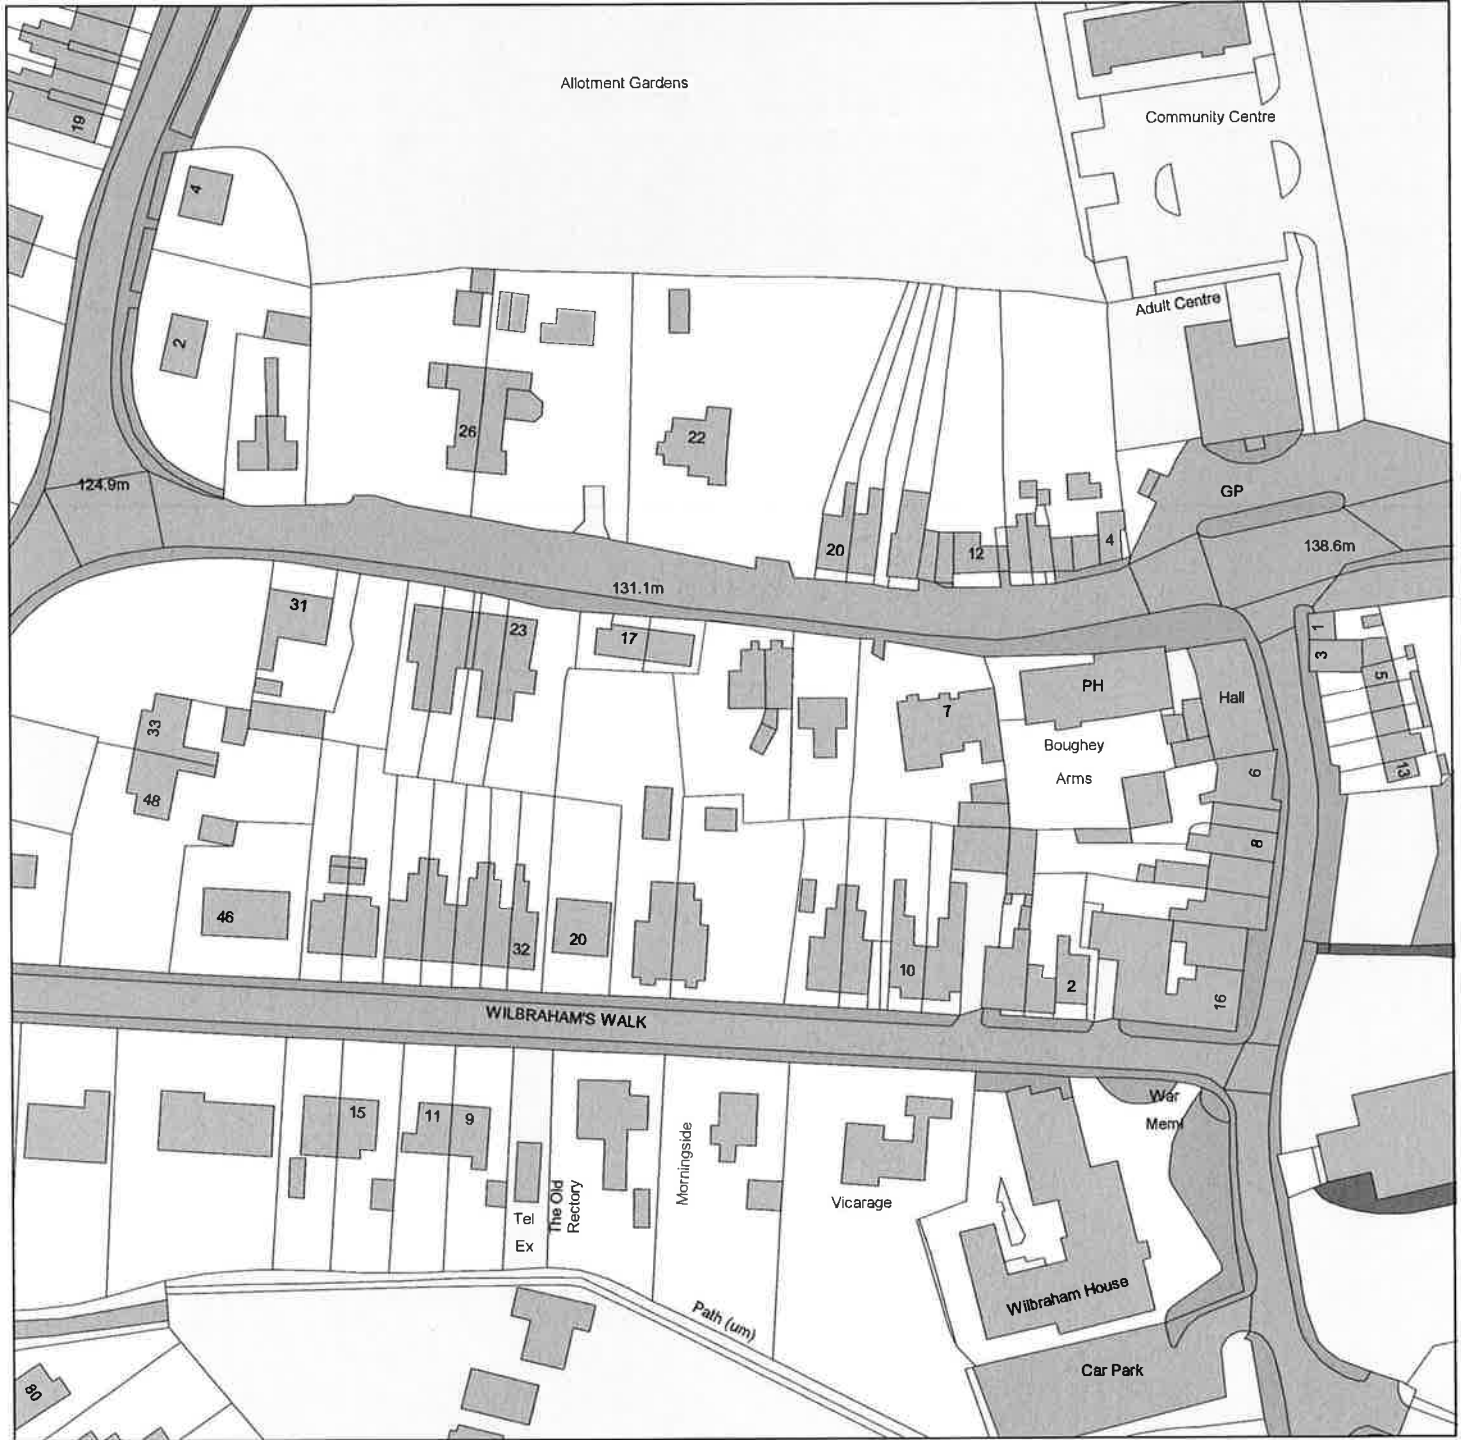

Rose Cottage Nantwich Road, Audley

11/429/FUL

Scale : 1:1250

Reproduced from the Ordnance Survey map with the permission of the Controller of Her Majesty's Stationery Office © Crown Copyright 2000.

Unauthorised reproduction infringes Crown Copyright and may lead to prosecution or civil proceedings.

Produced using ESRI (UK)'s MapExplorer 2.0 - <http://www.esriuk.com>

Organisation	Not Set
Department	Not Set
Comments	Not Set
Date	14 September 2011
SLA Number	Not Set

14 Lancaster Buildings, High Street, Newcastle

11/461/LBC

Scale : 1:1250

Reproduced from the Ordnance Survey map with the permission of the Controller of Her Majesty's Stationery Office © Crown Copyright 2000.

Unauthorised reproduction infringes Crown Copyright and may lead to prosecution or civil proceedings.

Scale : 1:1250

Reproduced from the Ordnance Survey map with the permission of the Controller of Her Majesty's Stationery Office © Crown Copyright 2000.

Unauthorised reproduction infringes Crown Copyright and may lead to prosecution or civil proceedings.