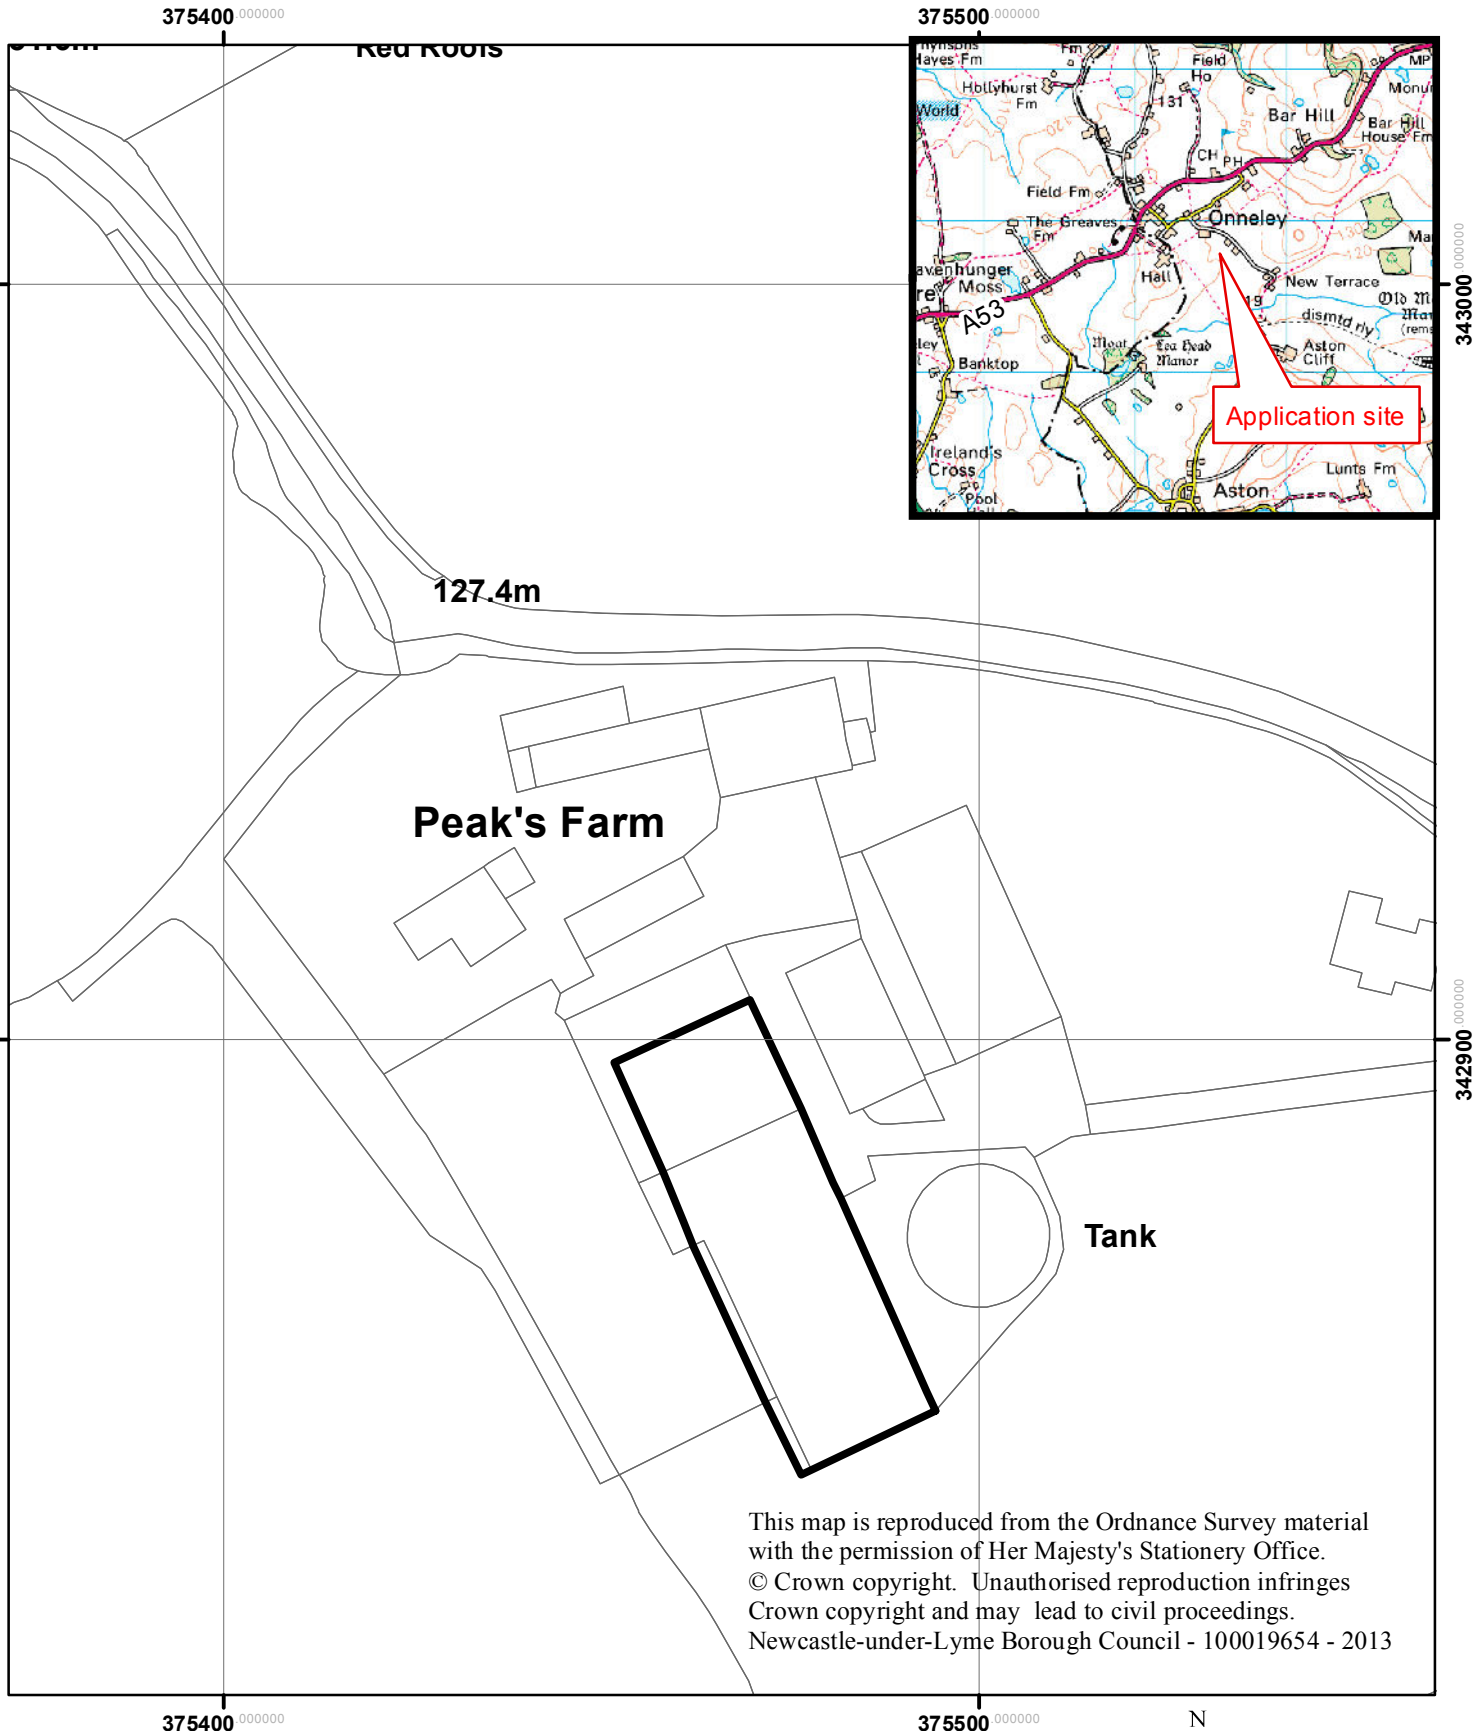

# Peaks Farm, Station Road, Onneley

## 13/00573/FUL

This map is reproduced from the Ordnance Survey material with the permission of Her Majesty's Stationery Office.  
© Crown copyright. Unauthorised reproduction infringes Crown copyright and may lead to civil proceedings.  
Newcastle-under-Lyme Borough Council - 100019654 - 2013