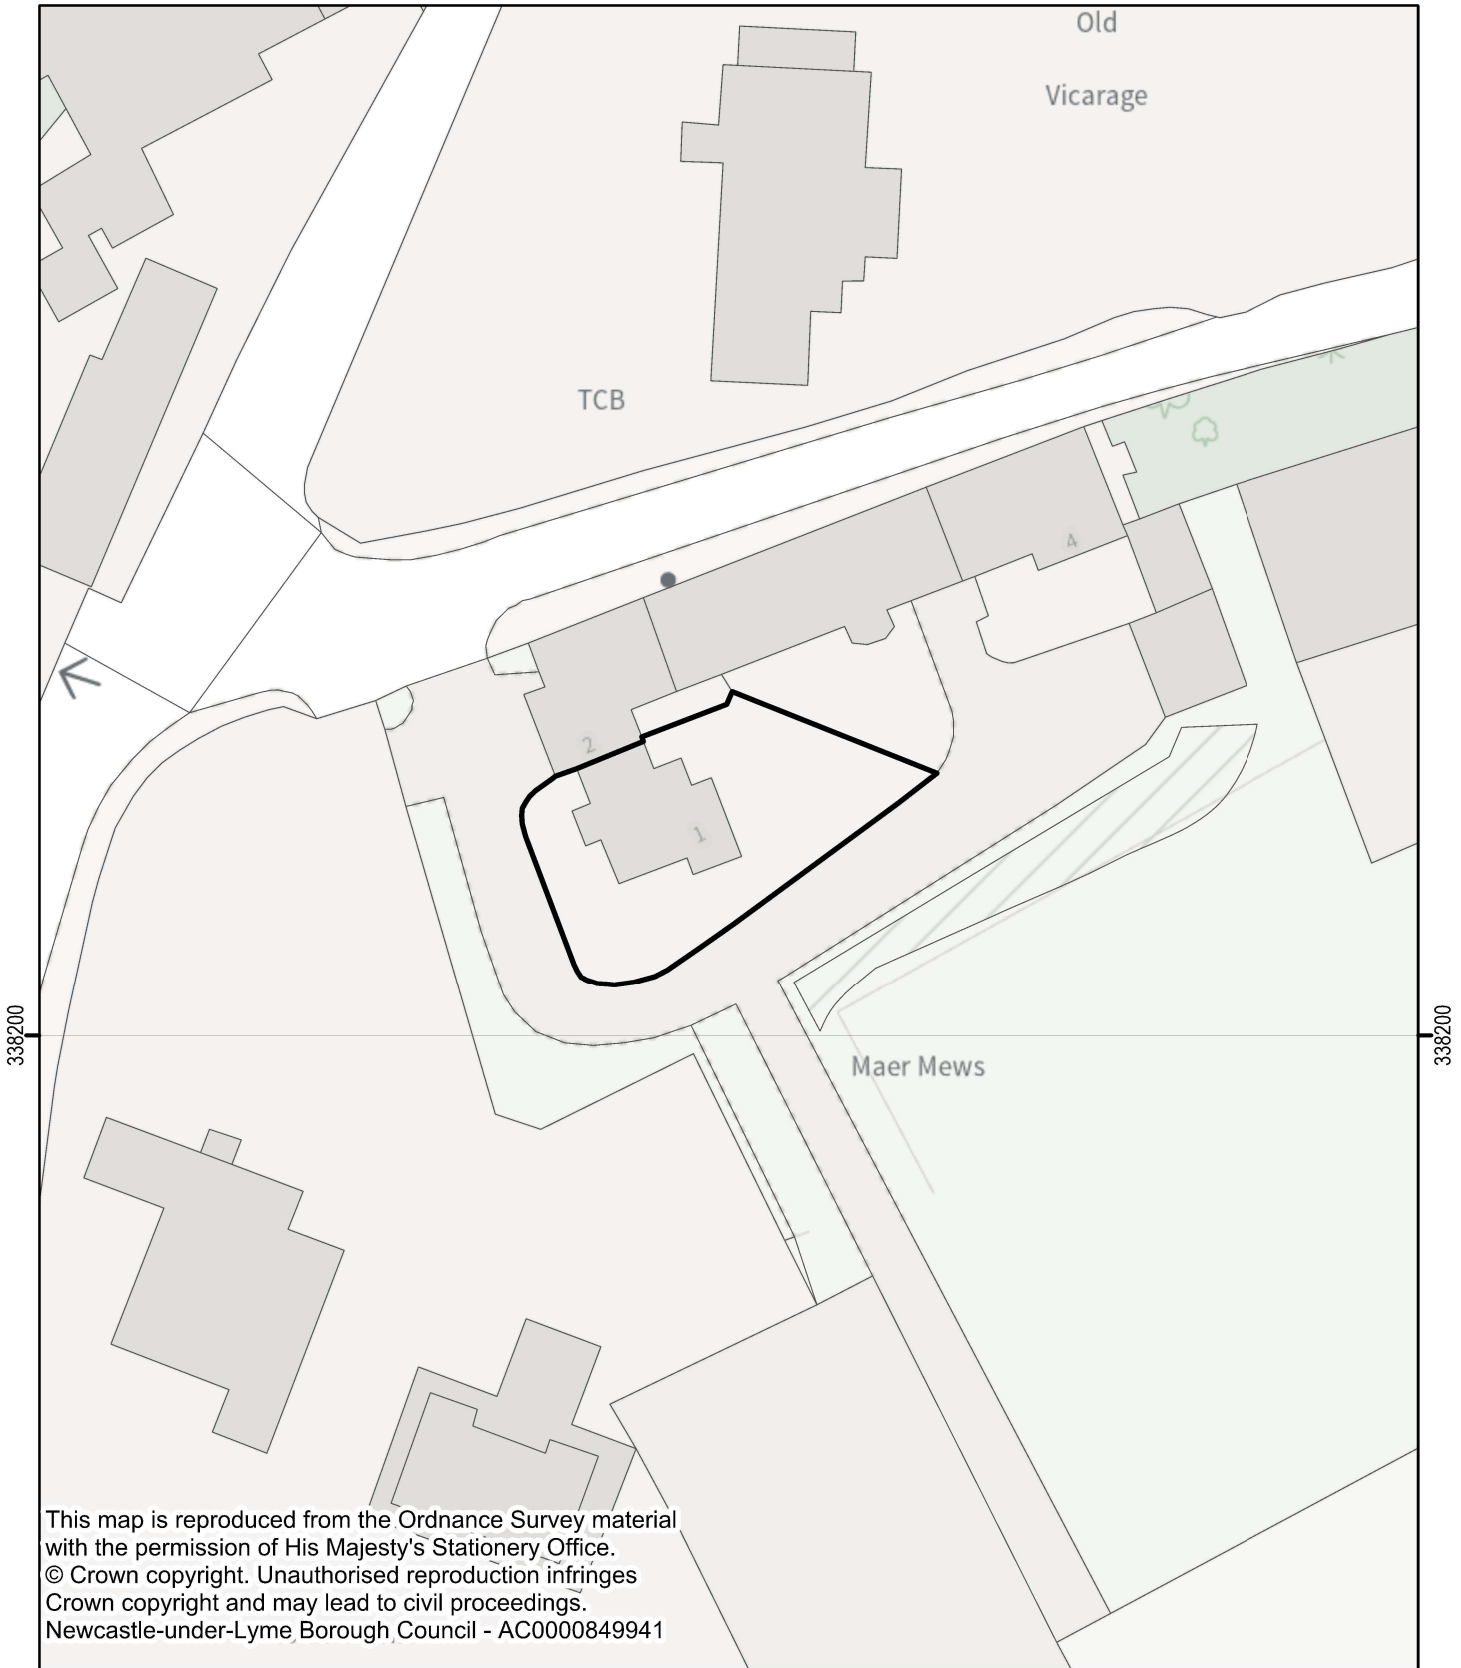

26/00265/FUL  
1 Maer Mews  
Haddon Lane  
Newcastle

This map is reproduced from the Ordnance Survey material with the permission of His Majesty's Stationery Office.  
© Crown copyright. Unauthorised reproduction infringes Crown copyright and may lead to civil proceedings.  
Newcastle-under-Lyme Borough Council - AC0000849941