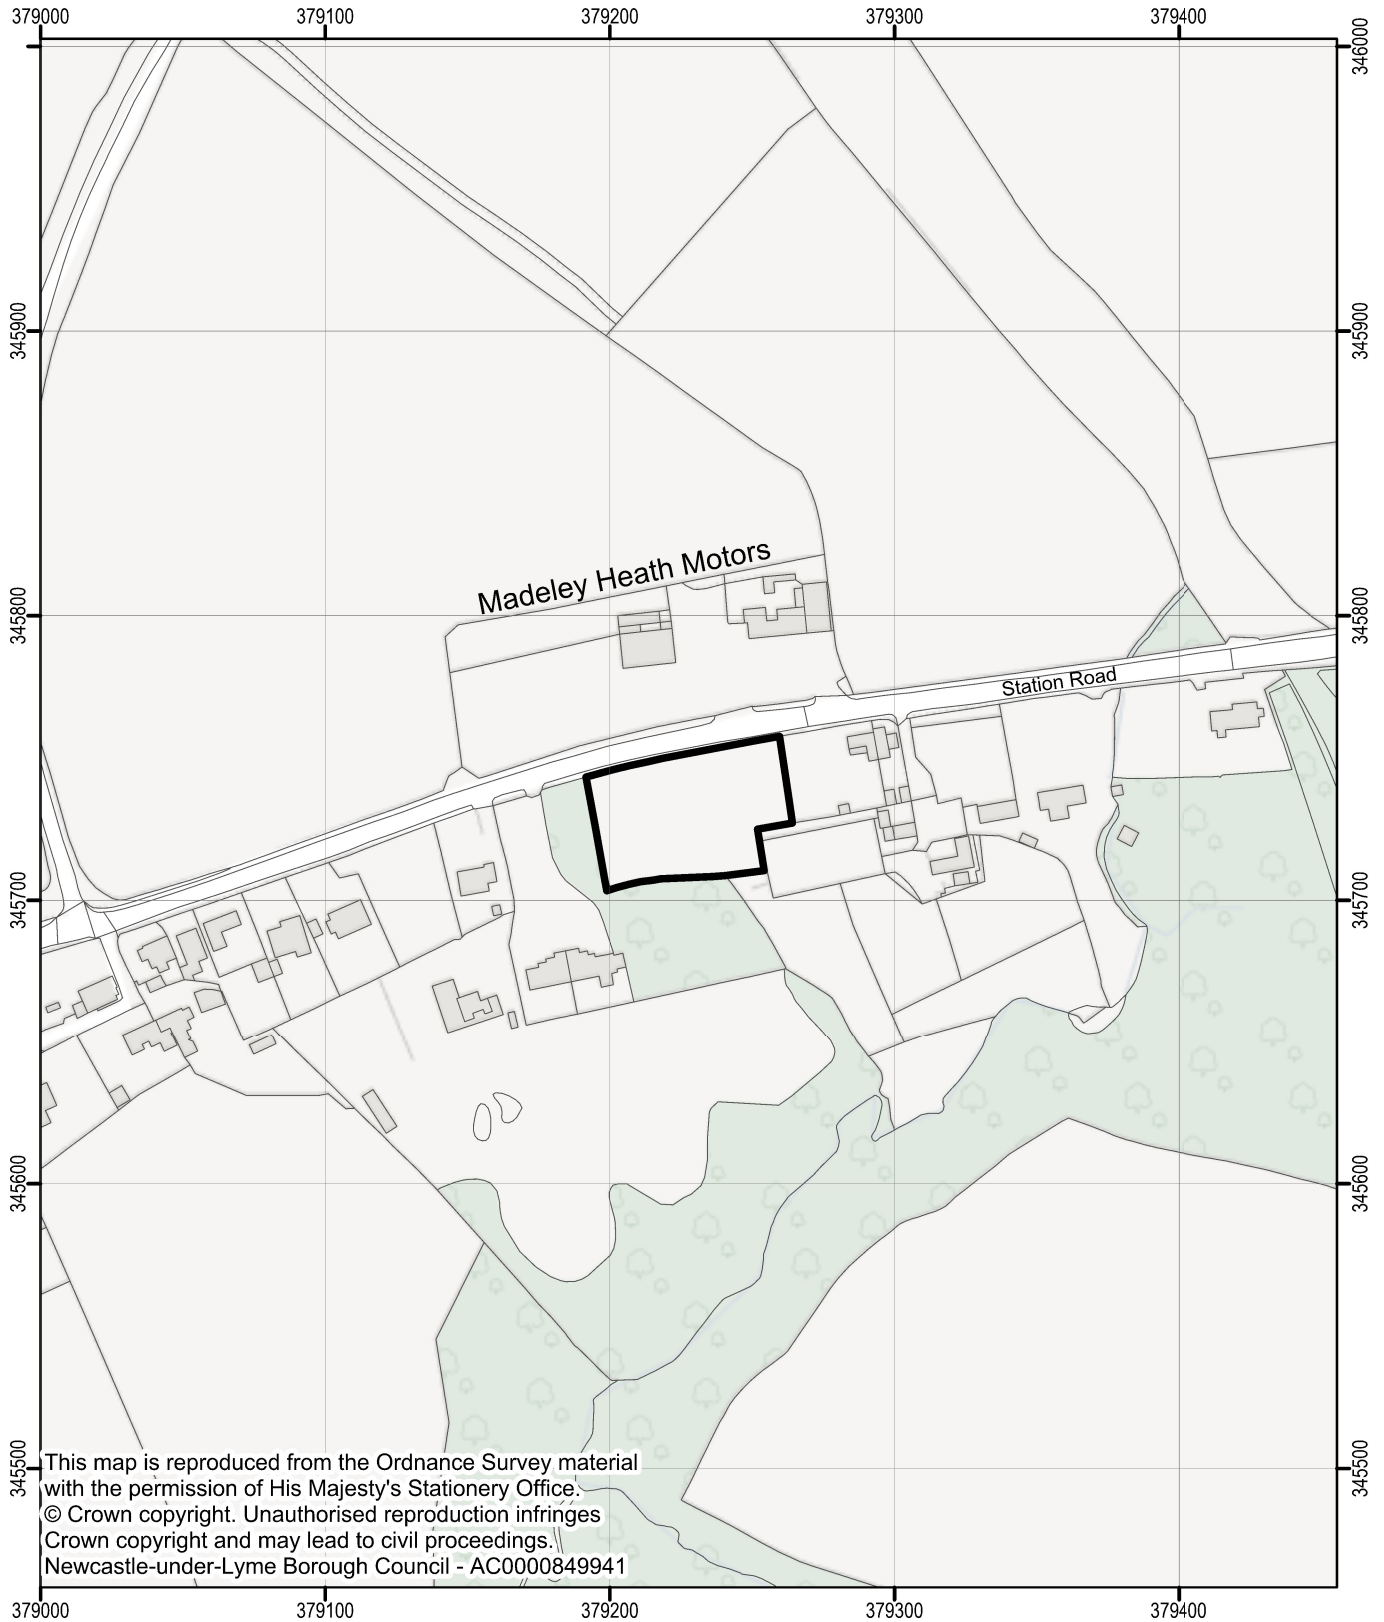

25/00574/PIP
Land West Of Hazeley Paddocks
Keele Road, Keele
Newcastle Under Lyme
Staffordshire
ST5 5AL

This map is reproduced from the Ordnance Survey material with the permission of His Majesty's Stationery Office.
© Crown copyright. Unauthorised reproduction infringes Crown copyright and may lead to civil proceedings.
Newcastle-under-Lyme Borough Council - AC0000849941