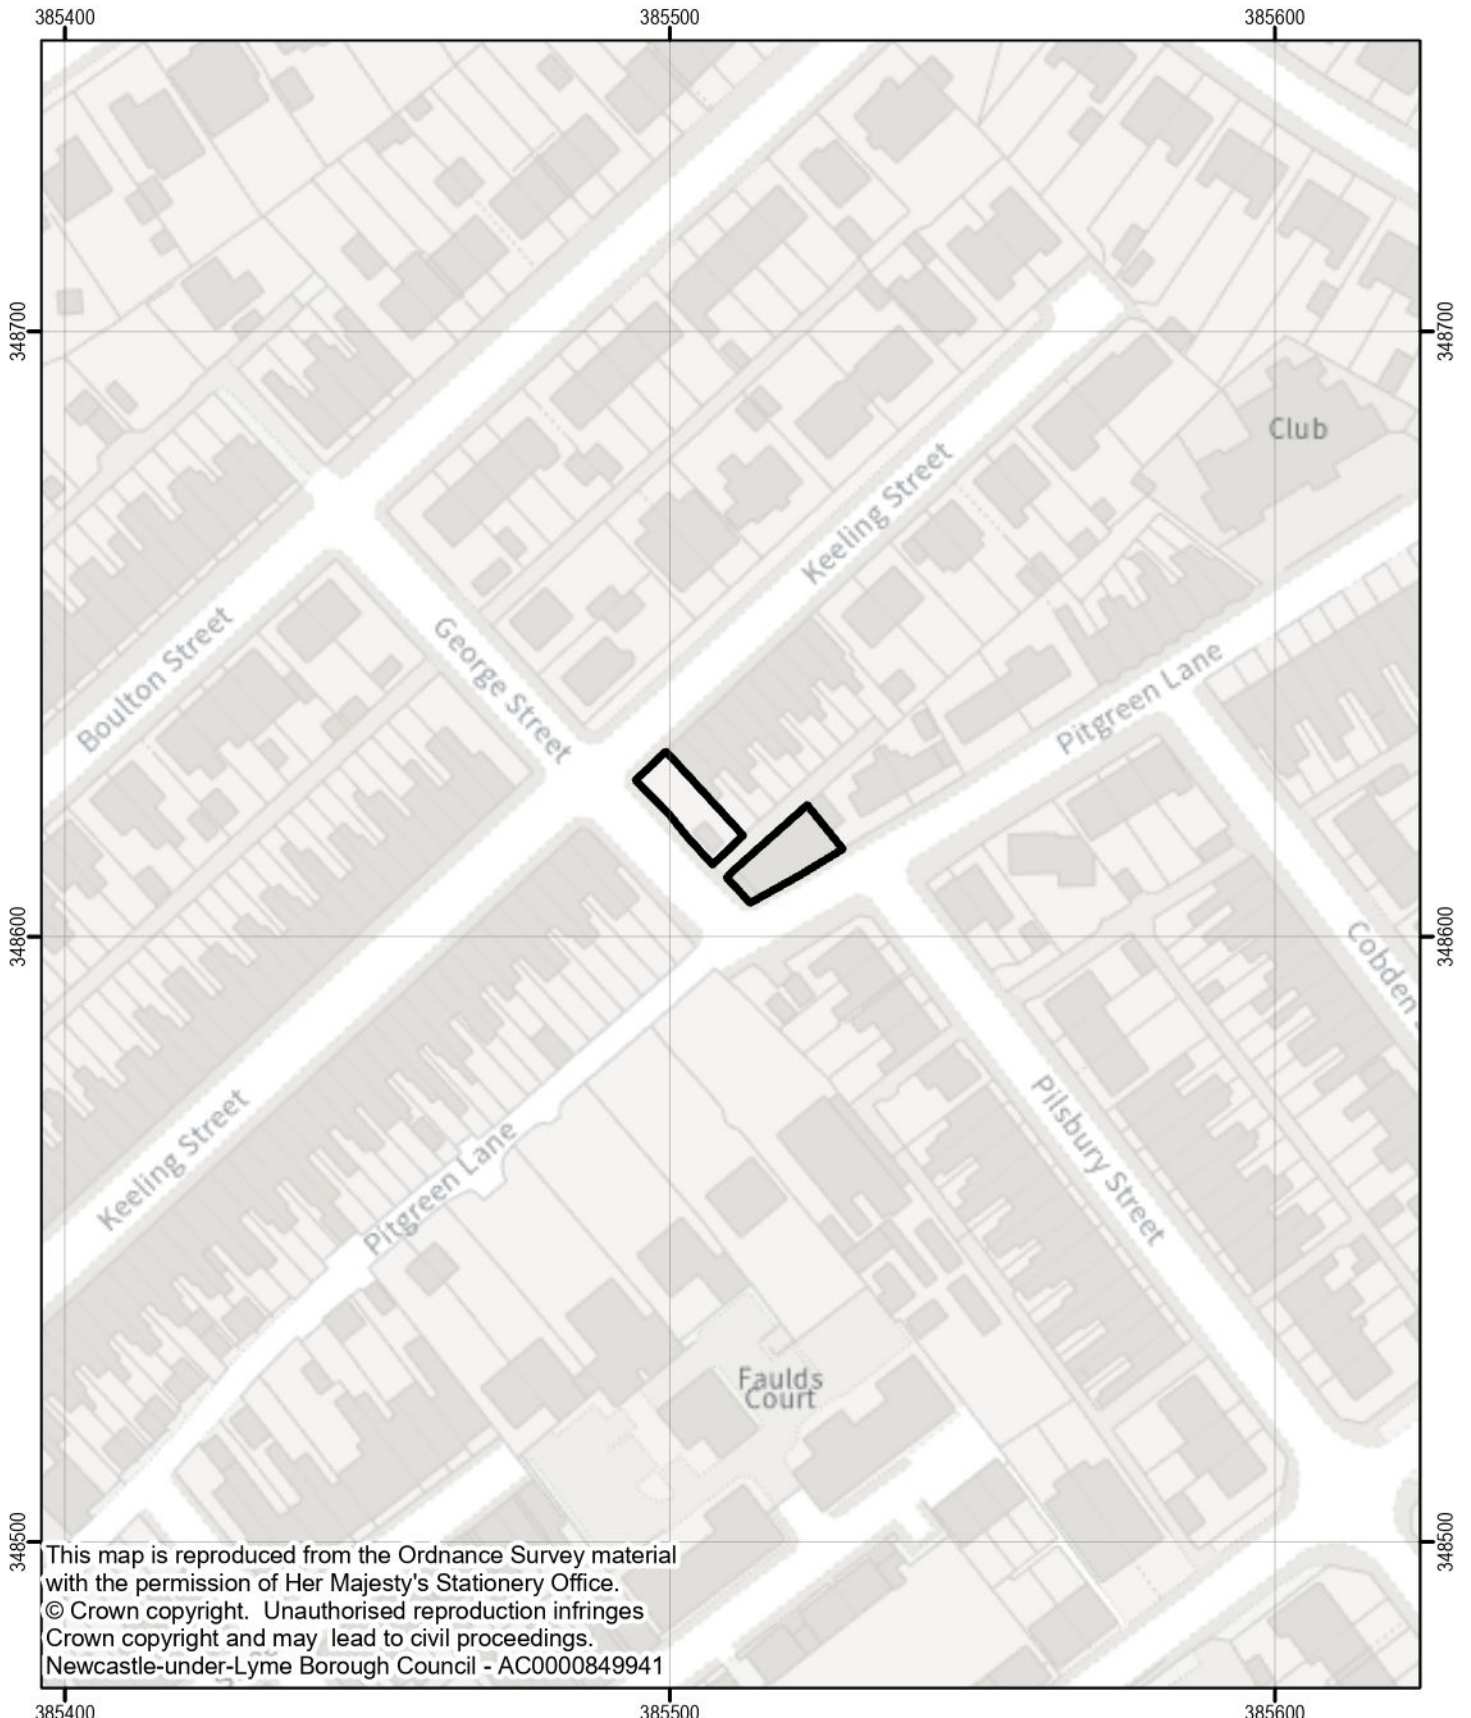

24/00207/OUT
Pitgreen Lane, Wolstanton
Newcastle Under Lyme

This map is reproduced from the Ordnance Survey material with the permission of Her Majesty's Stationery Office.
© Crown copyright. Unauthorised reproduction infringes Crown copyright and may lead to civil proceedings.
Newcastle-under-Lyme Borough Council - AC0000849941