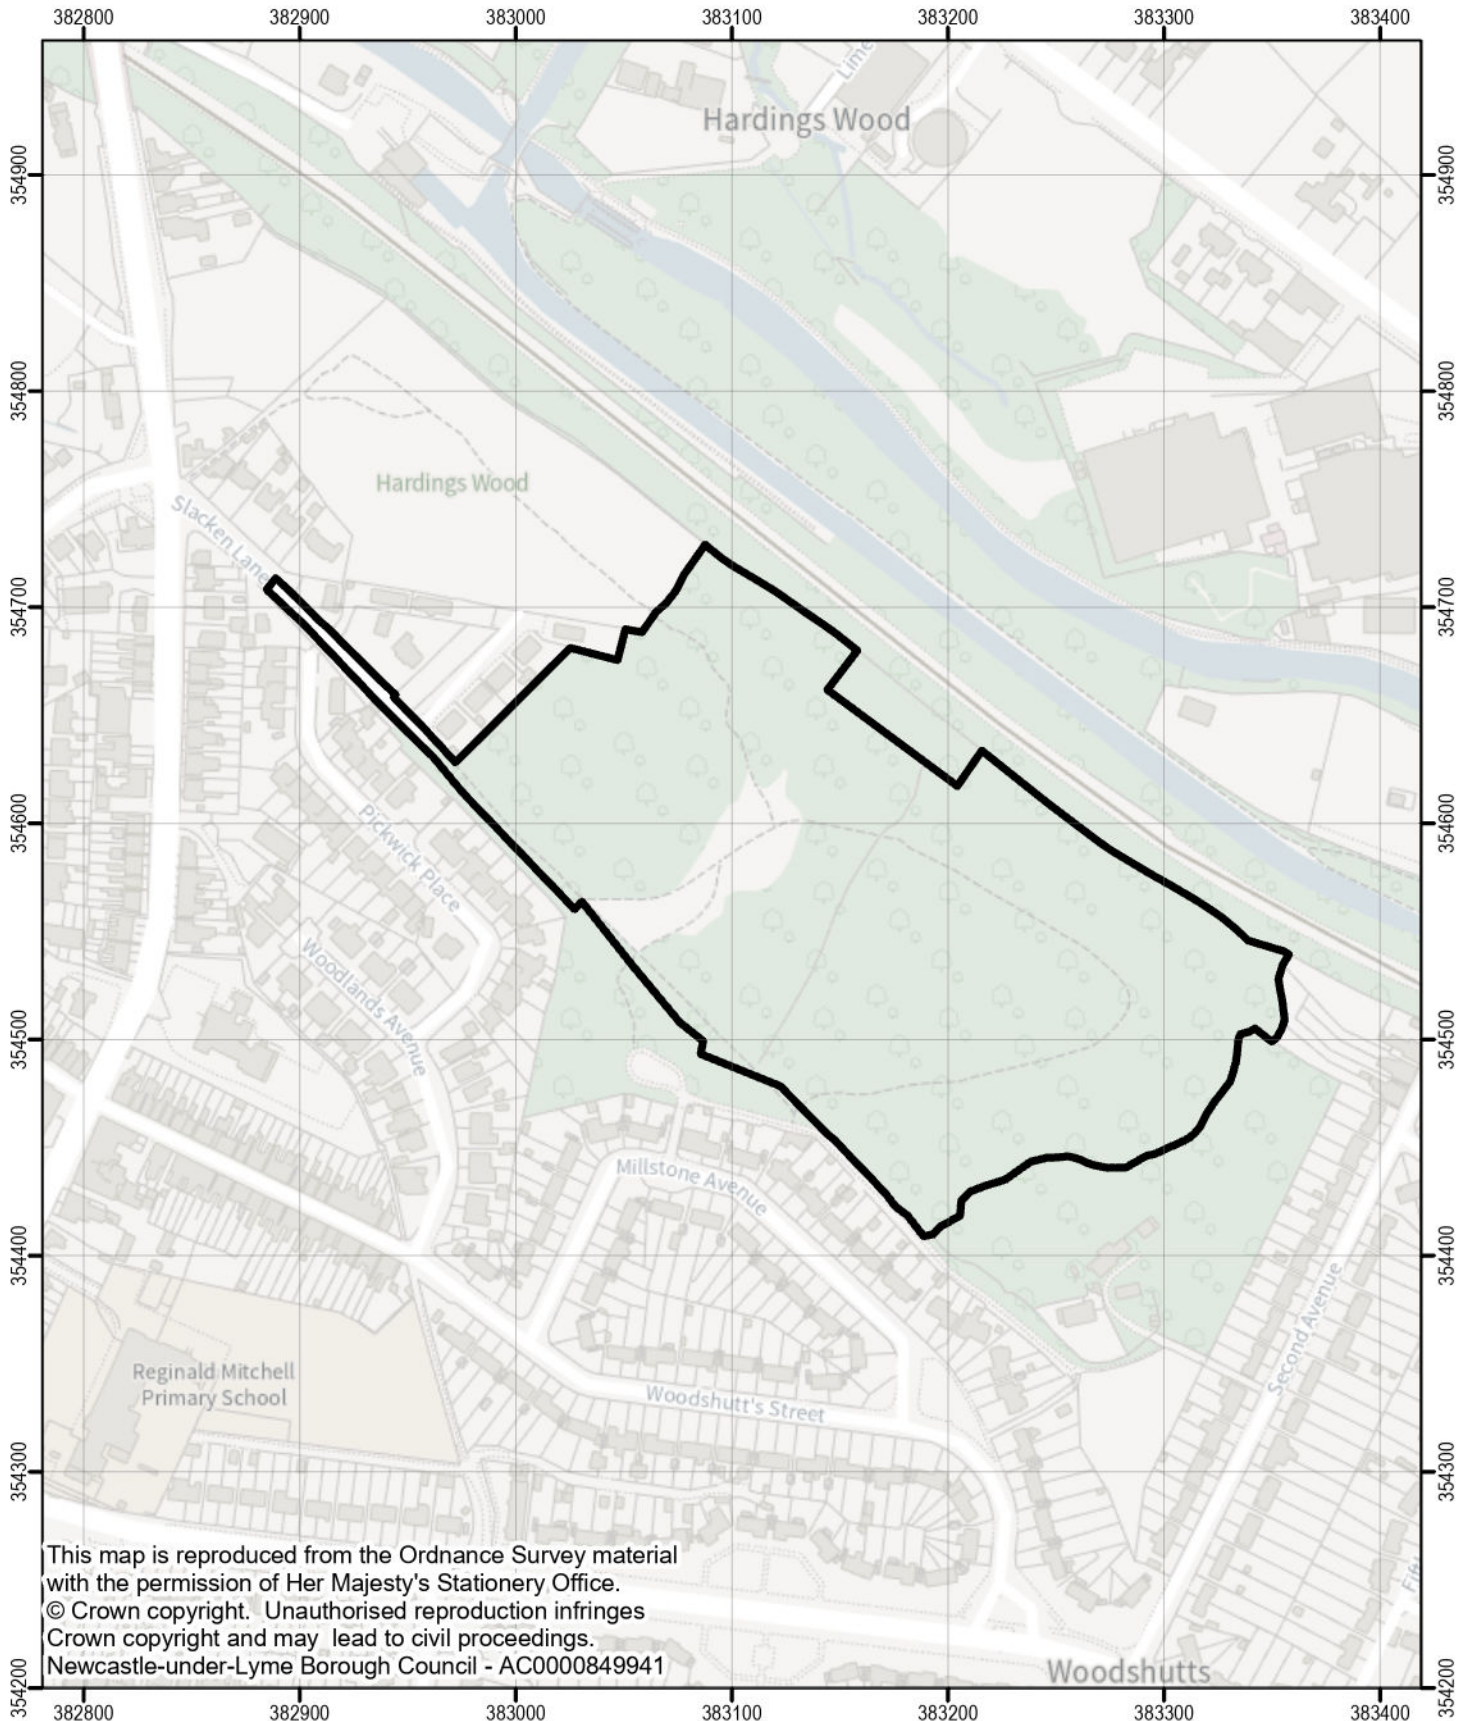

24/00089/FUL
Slacken Lane, Kidsgrove
Stoke-on-Trent

This map is reproduced from the Ordnance Survey material with the permission of Her Majesty's Stationery Office.
© Crown copyright. Unauthorised reproduction infringes Crown copyright and may lead to civil proceedings.
Newcastle-under-Lyme Borough Council - AC0000849941