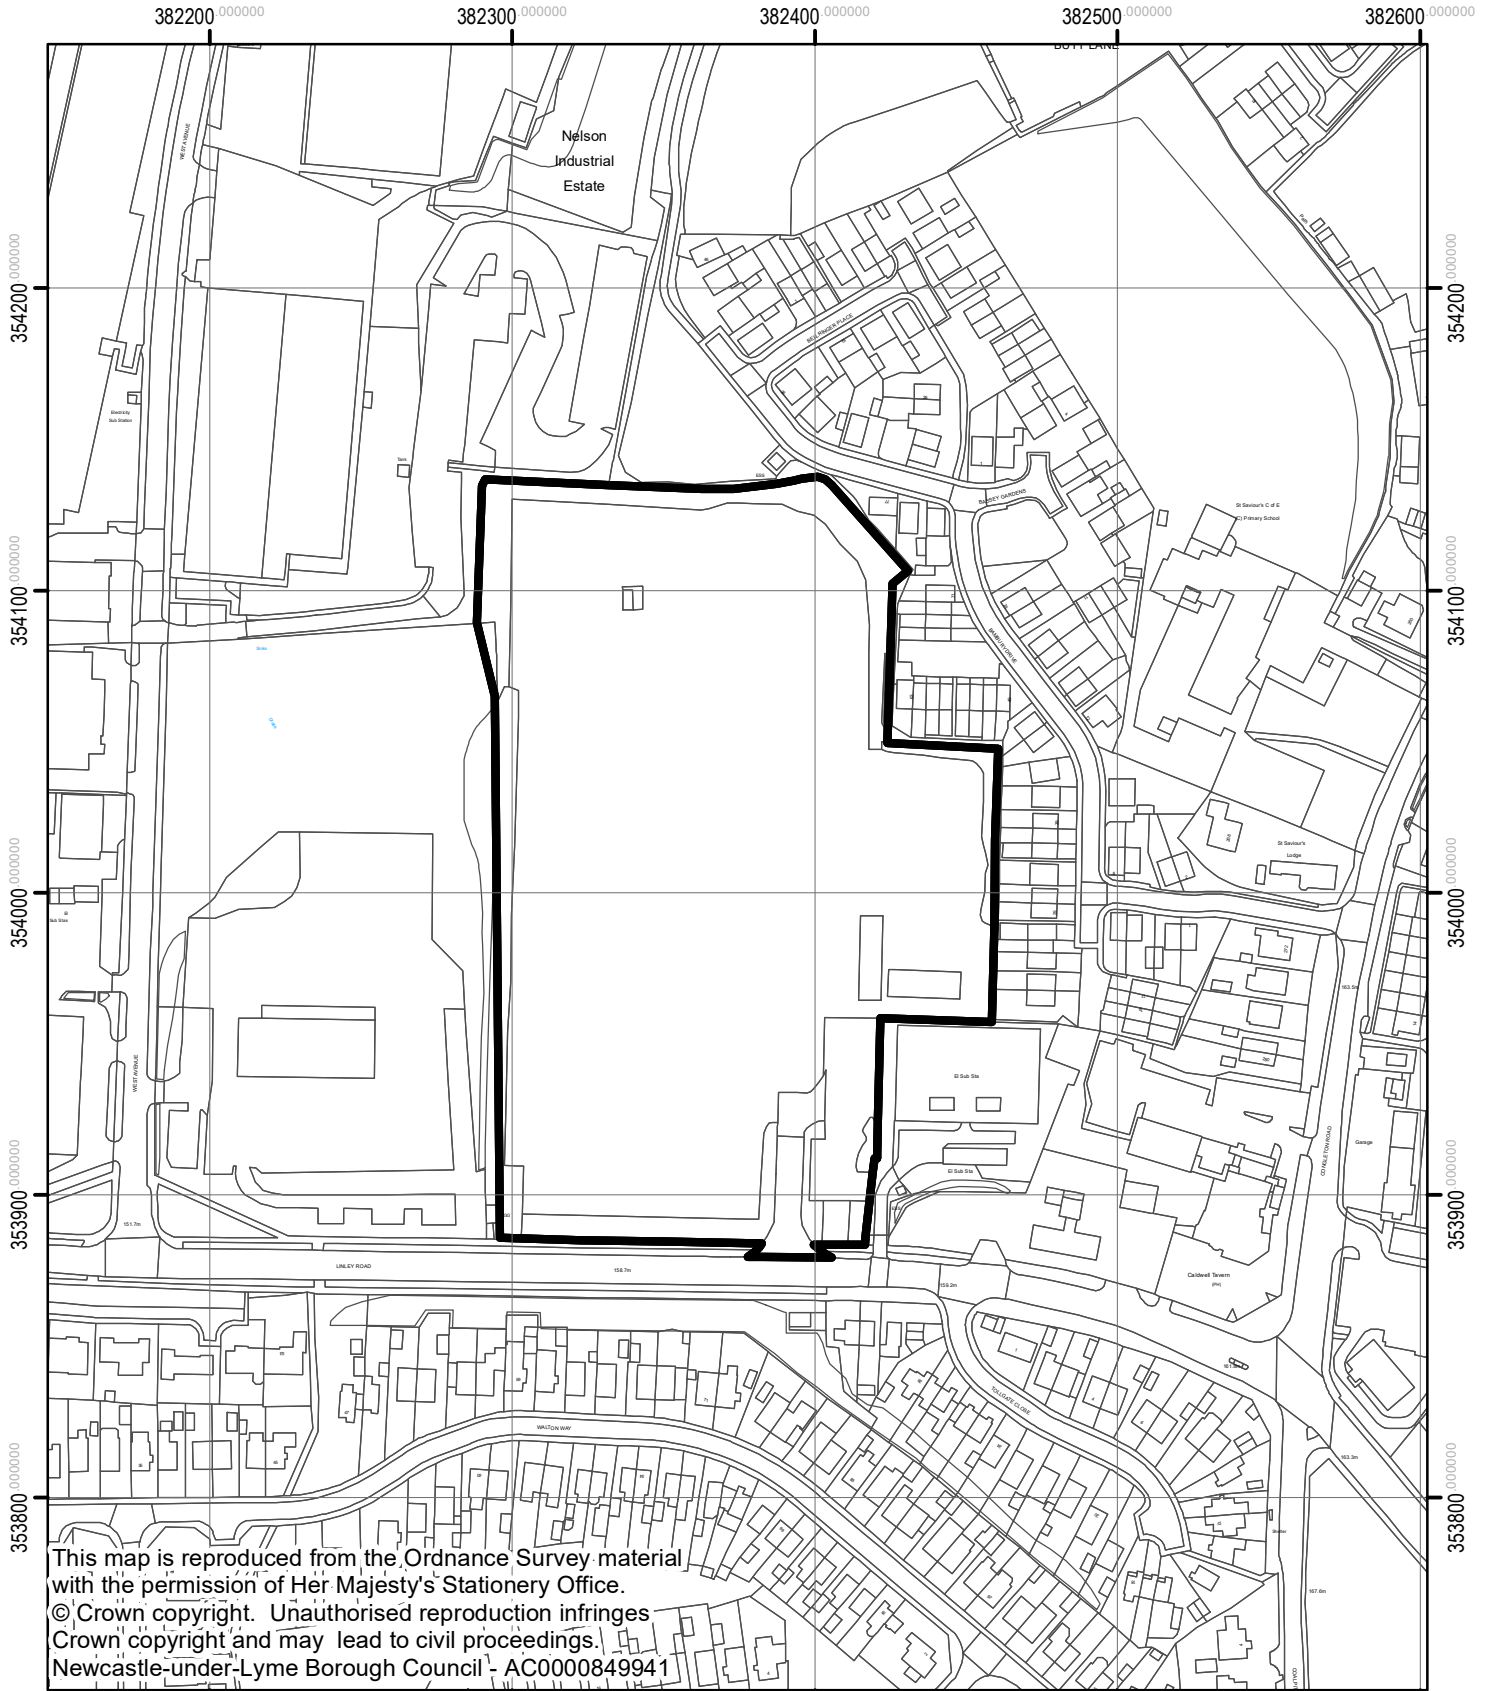

24/00776/FUL
Vehicle Storage Land, Linley Road,
Talke

This map is reproduced from the Ordnance Survey material with the permission of Her Majesty's Stationery Office.
© Crown copyright. Unauthorised reproduction infringes Crown copyright and may lead to civil proceedings.
Newcastle-under-Lyme Borough Council - AC0000849941