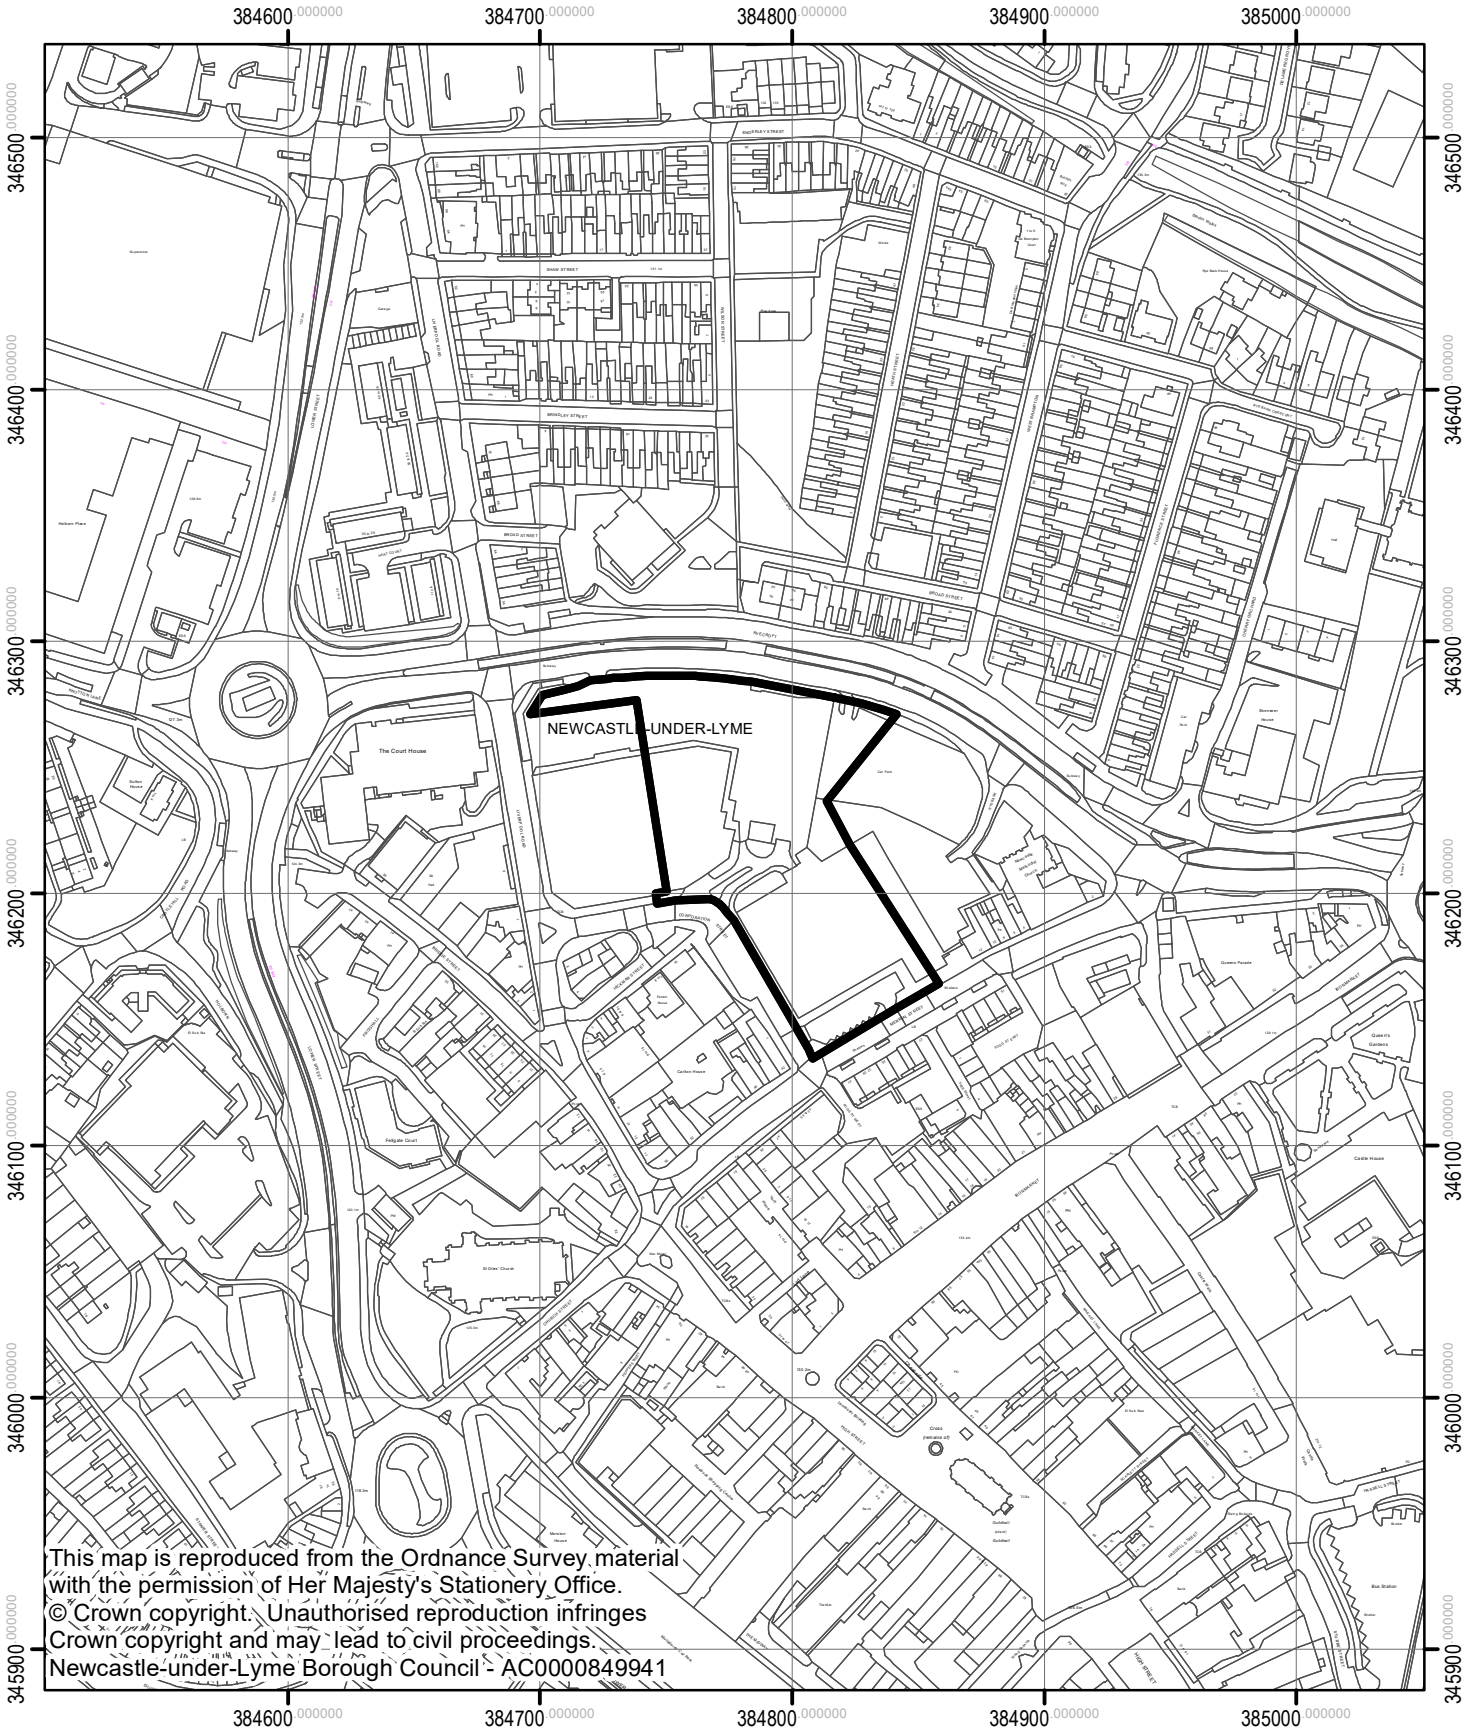

24/00840/FUL
Former Civic Offices,
Merial Street, Newcastle

This map is reproduced from the Ordnance Survey material with the permission of Her Majesty's Stationery Office.
© Crown copyright. Unauthorised reproduction infringes Crown copyright and may lead to civil proceedings.
Newcastle-under-Lyme Borough Council - AC0000849941