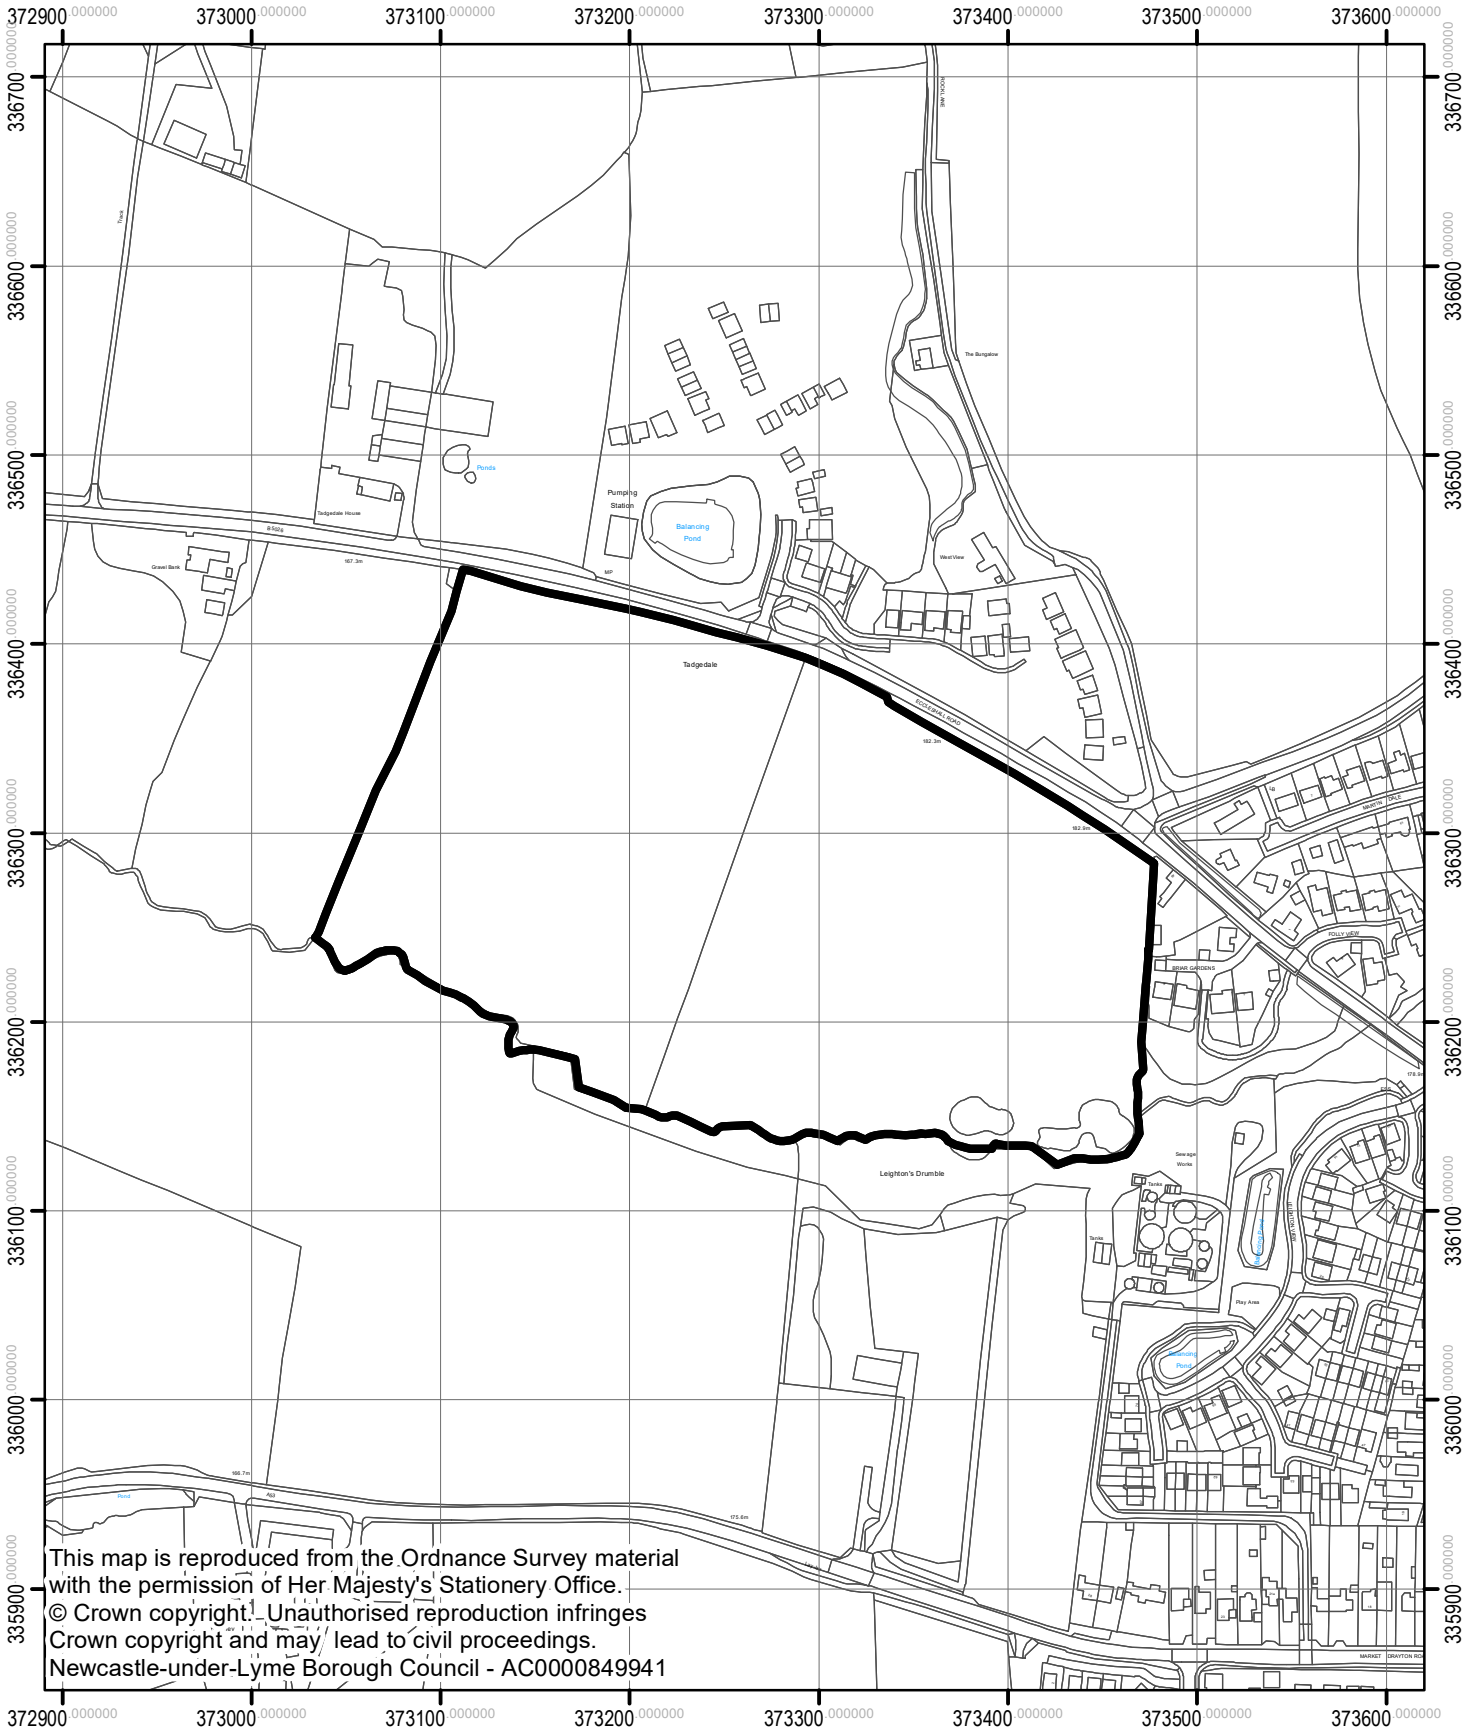

24/00162/OUT
Land south of
Eccleshall Road

This map is reproduced from the Ordnance Survey material with the permission of Her Majesty's Stationery Office.
© Crown copyright. Unauthorised reproduction infringes Crown copyright and may lead to civil proceedings.
Newcastle-under-Lyme Borough Council - AC0000849941

Newcastle Borough Council

1:4,000