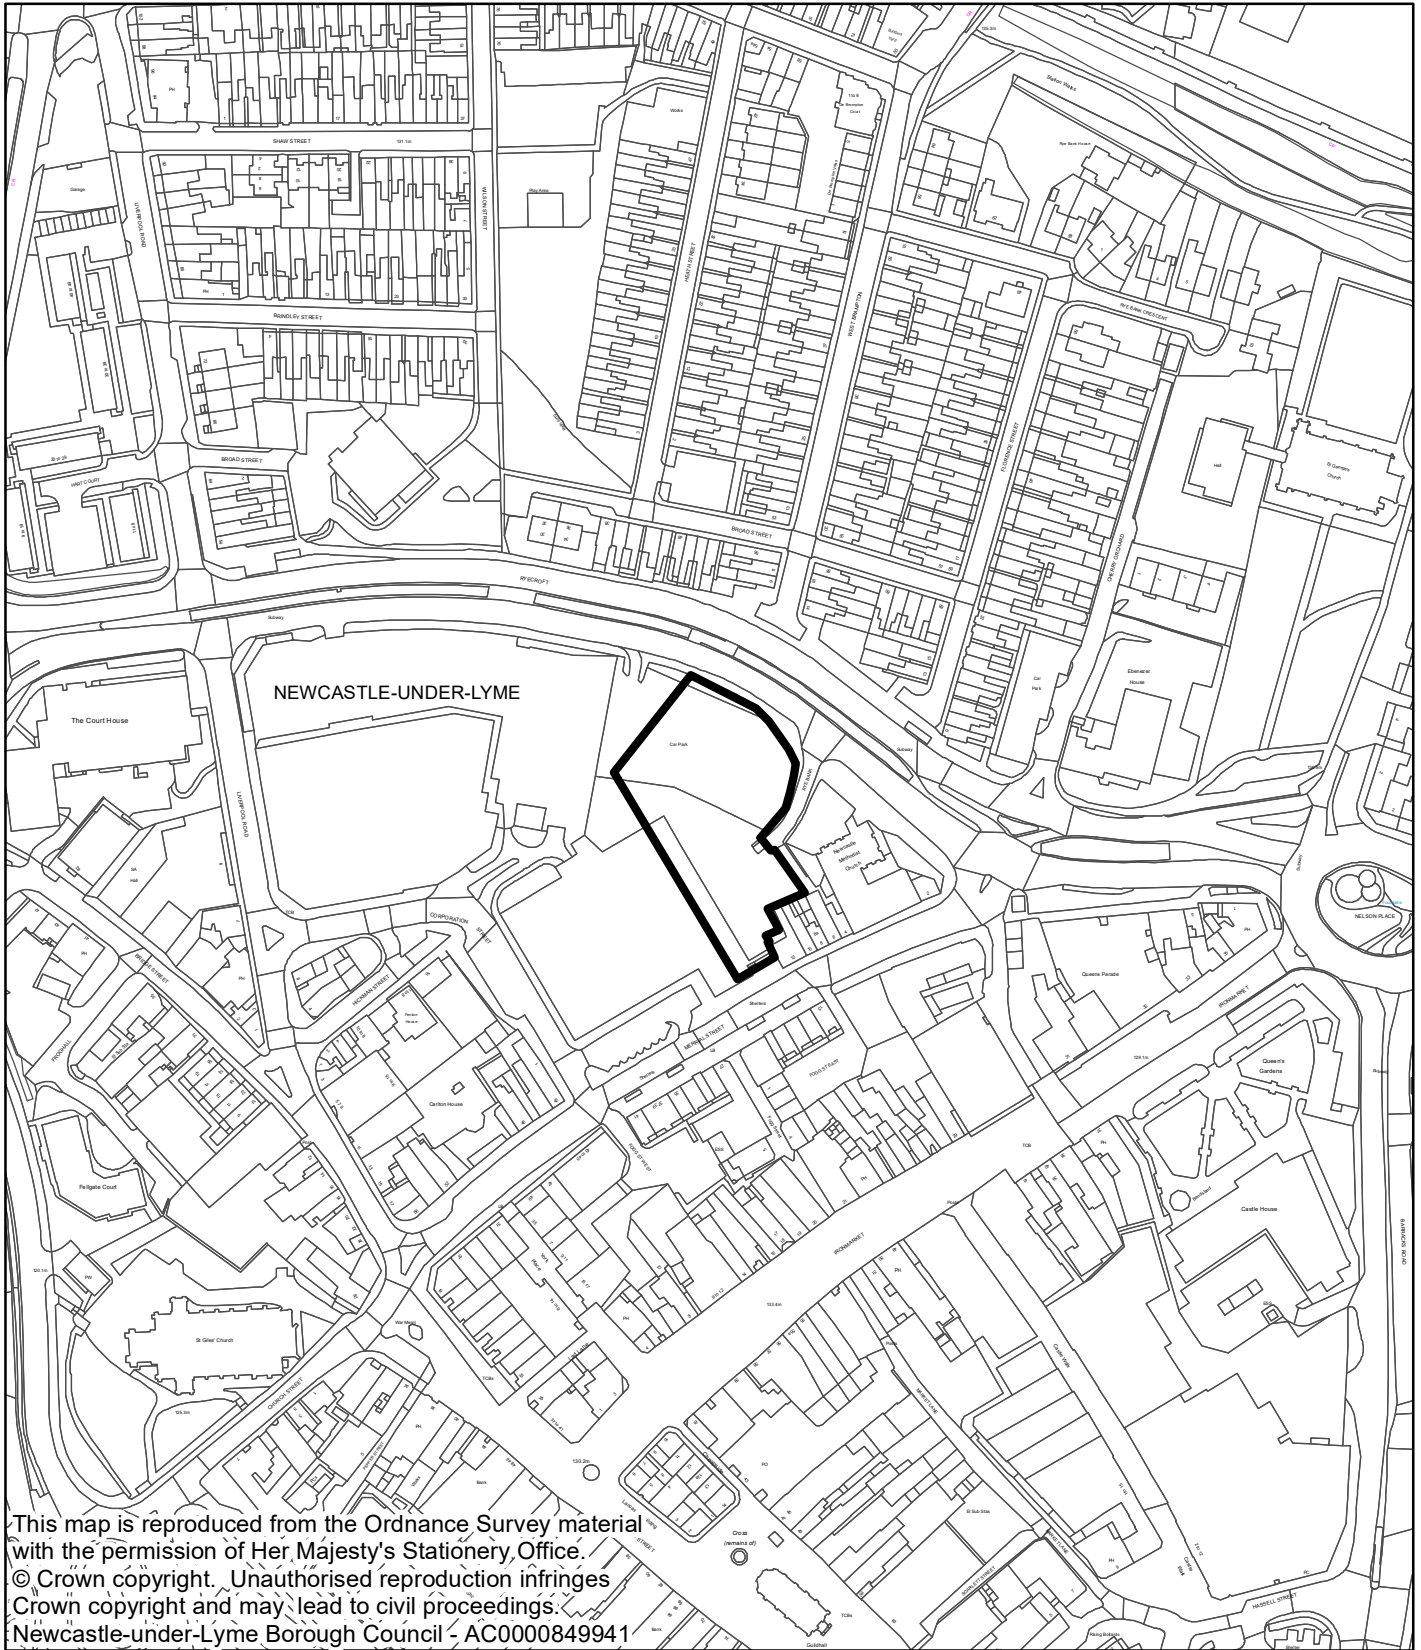

**Land At Merrial Street  
Newcastle Under Lyme  
Staffordshire**

This map is reproduced from the Ordnance Survey material with the permission of Her Majesty's Stationery Office. © Crown copyright. Unauthorised reproduction infringes Crown copyright and may lead to civil proceedings. Newcastle-under-Lyme Borough Council - AC0000849941