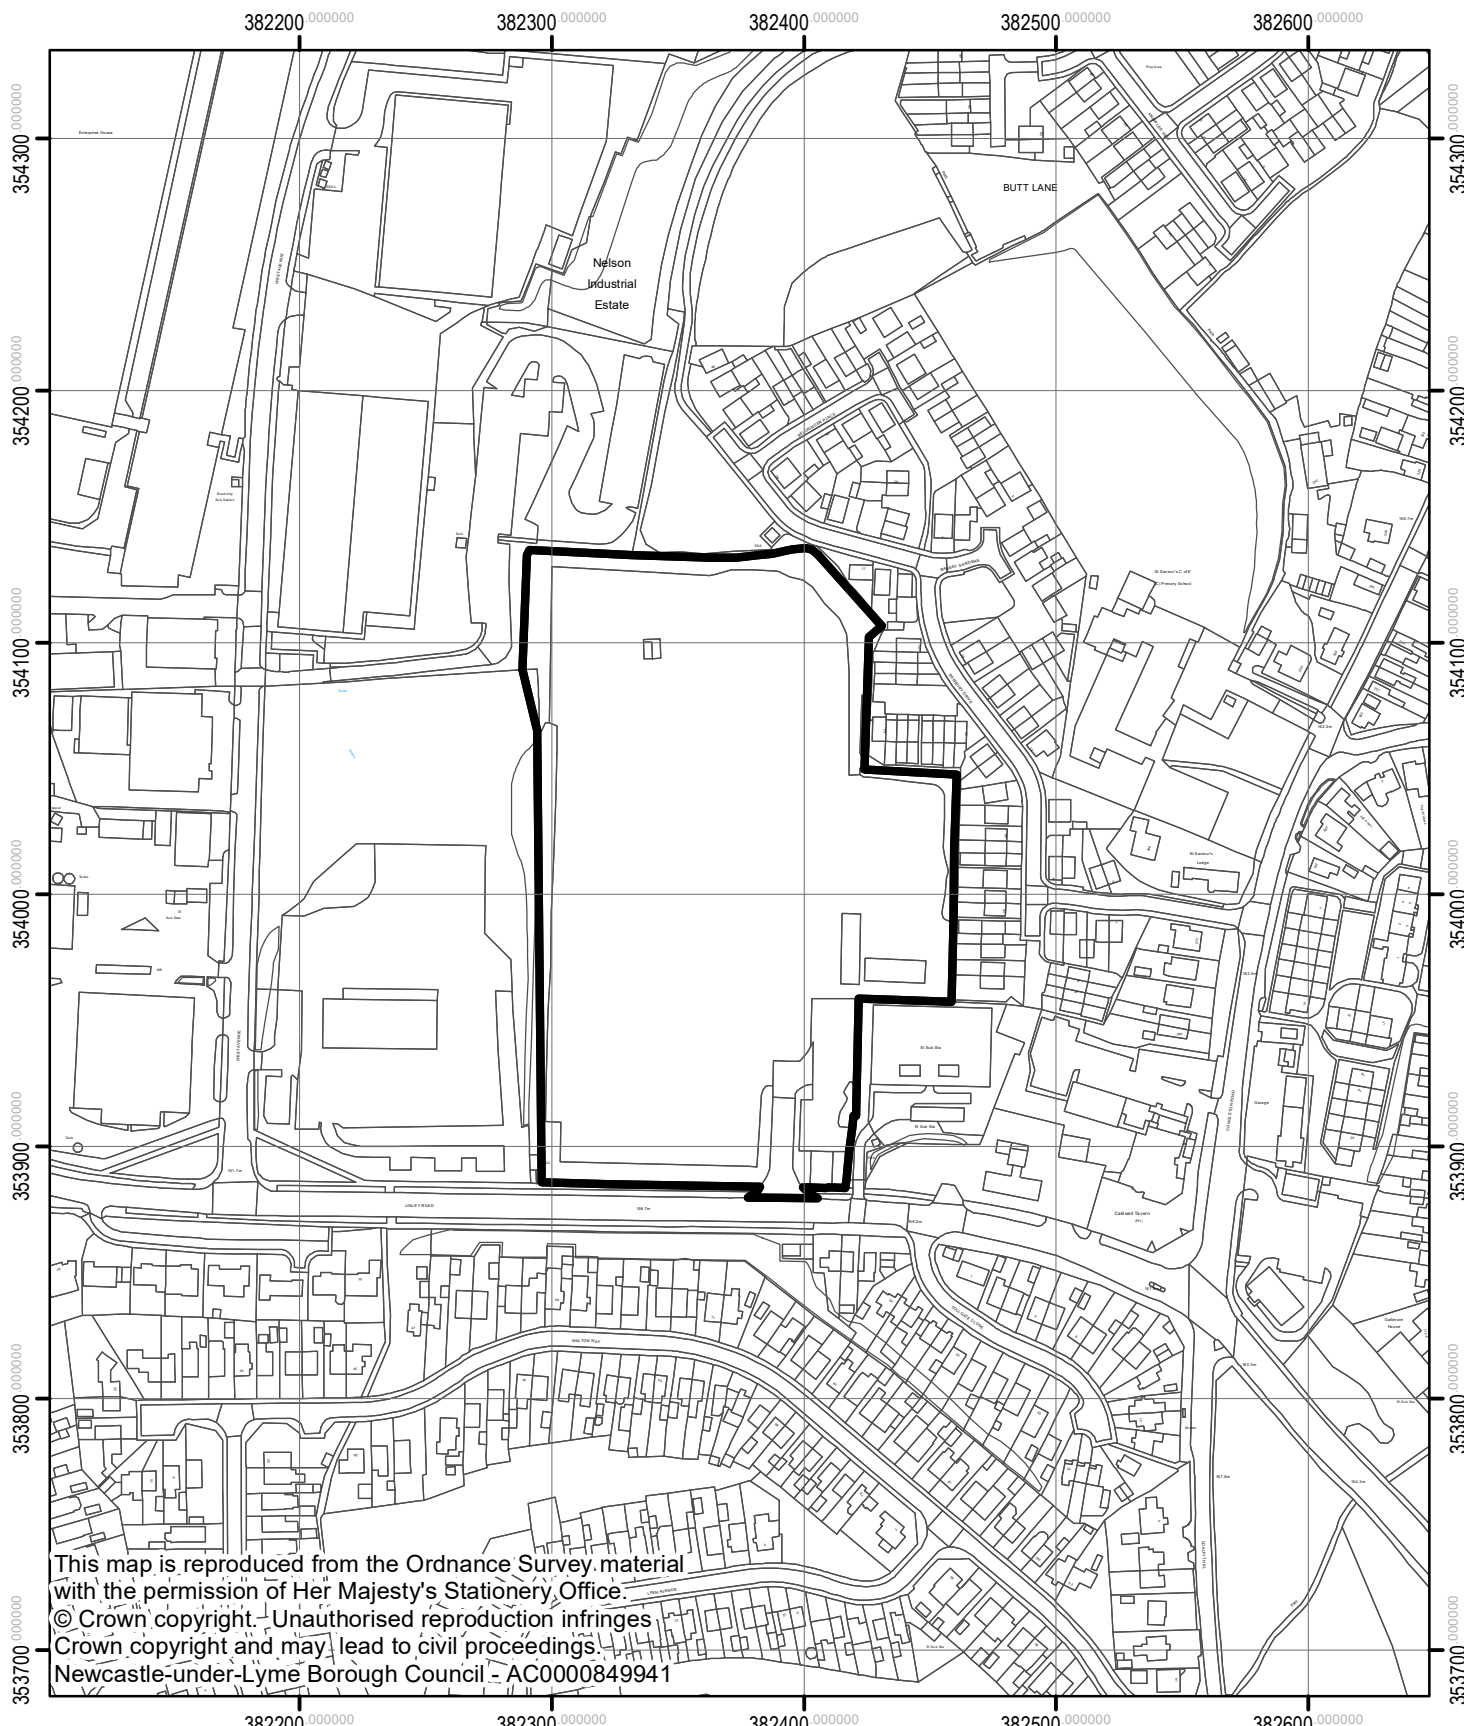

24/00307/FUL Vehicle Storage Land, Linley Road

This map is reproduced from the Ordnance Survey material with the permission of Her Majesty's Stationery Office.
© Crown copyright. Unauthorised reproduction infringes Crown copyright and may lead to civil proceedings.
Newcastle-under-Lyme Borough Council - AC0000849941