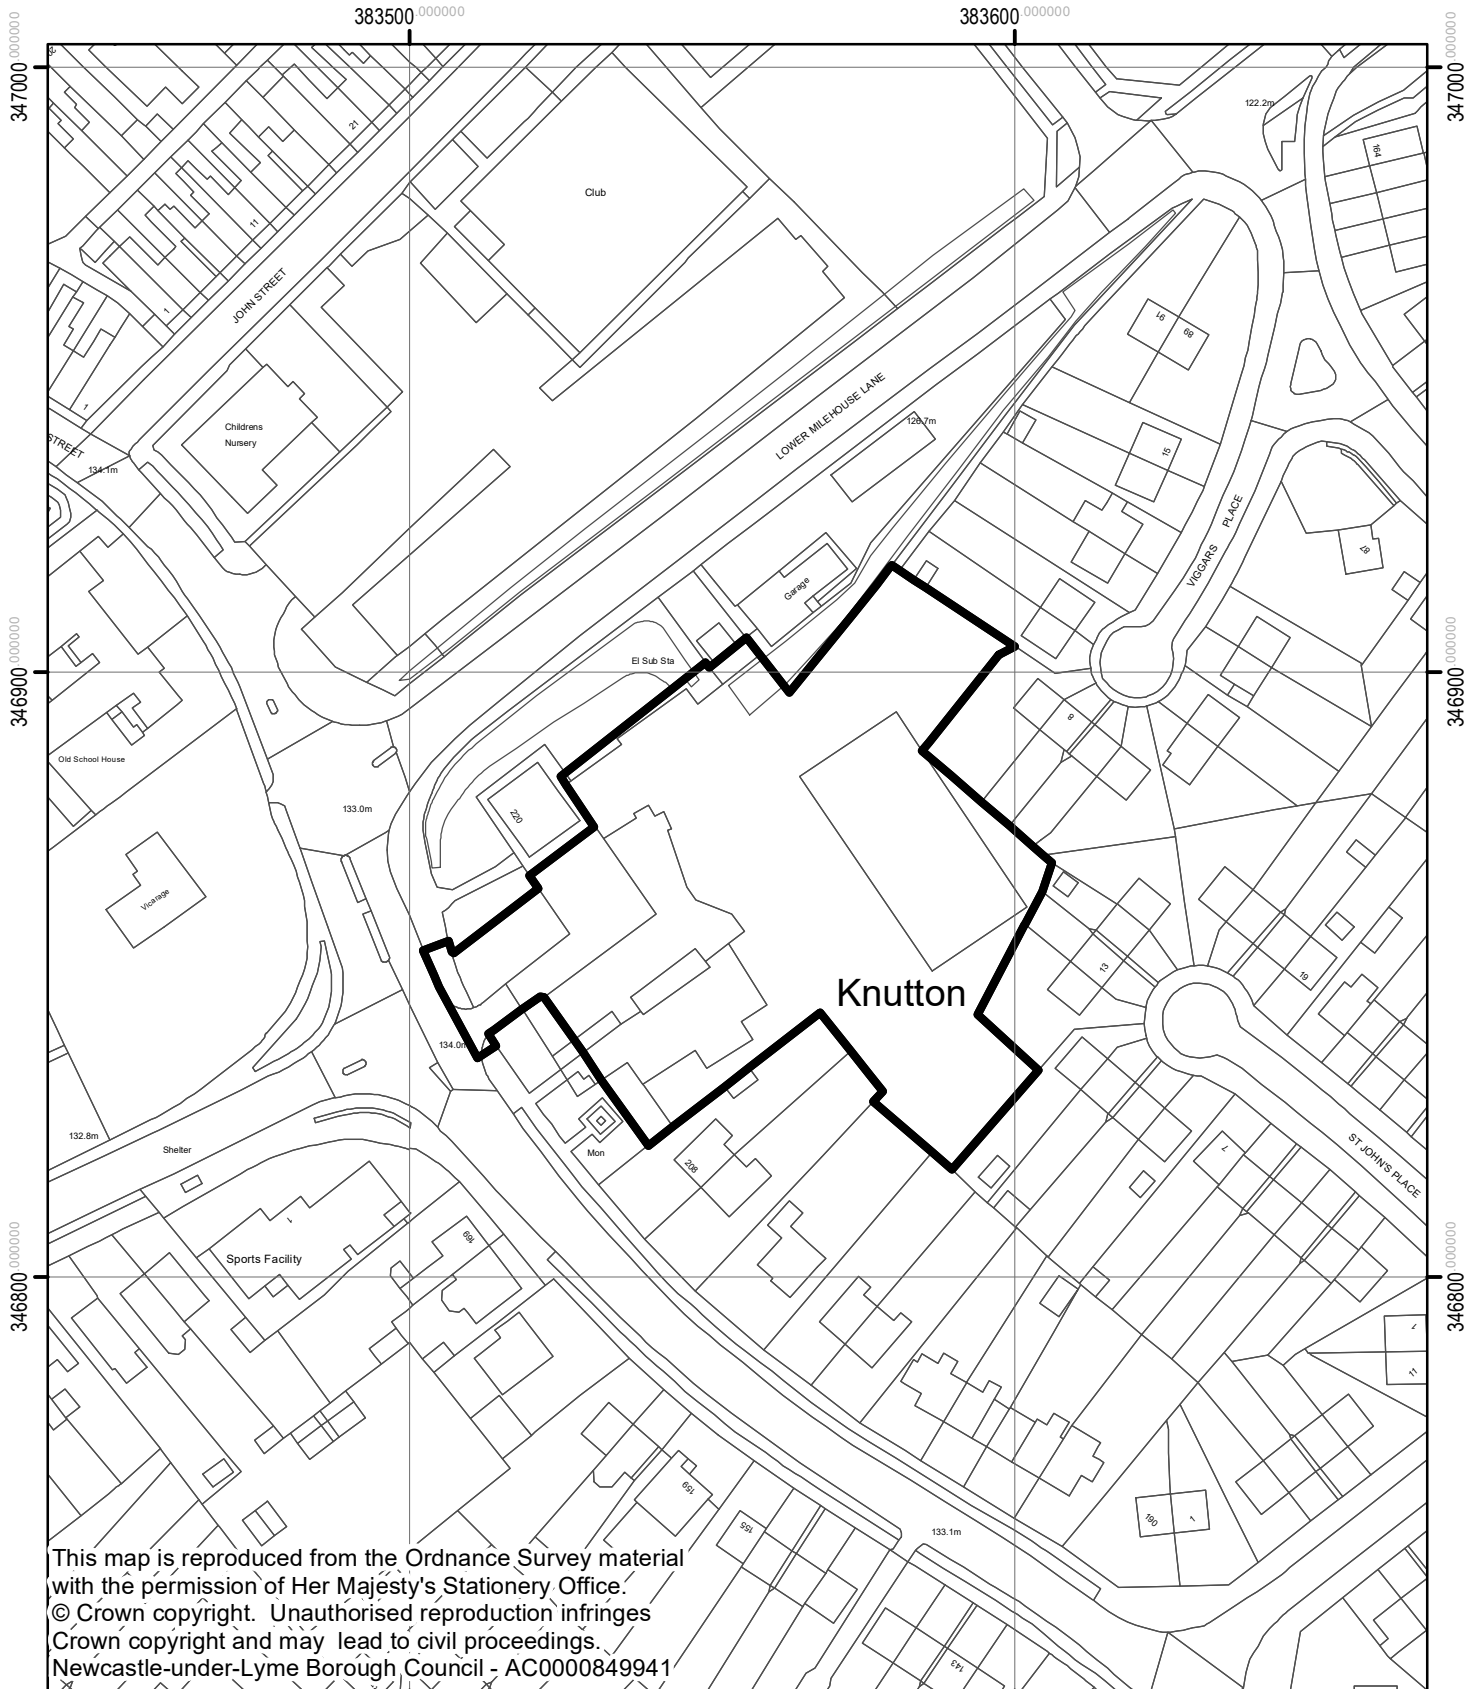

24/00023/FUL Site Of Former Knutton Community Centre

This map is reproduced from the Ordnance Survey material with the permission of Her Majesty's Stationery Office. © Crown copyright. Unauthorised reproduction infringes Crown copyright and may lead to civil proceedings. Newcastle-under-Lyme Borough Council - AC0000849941