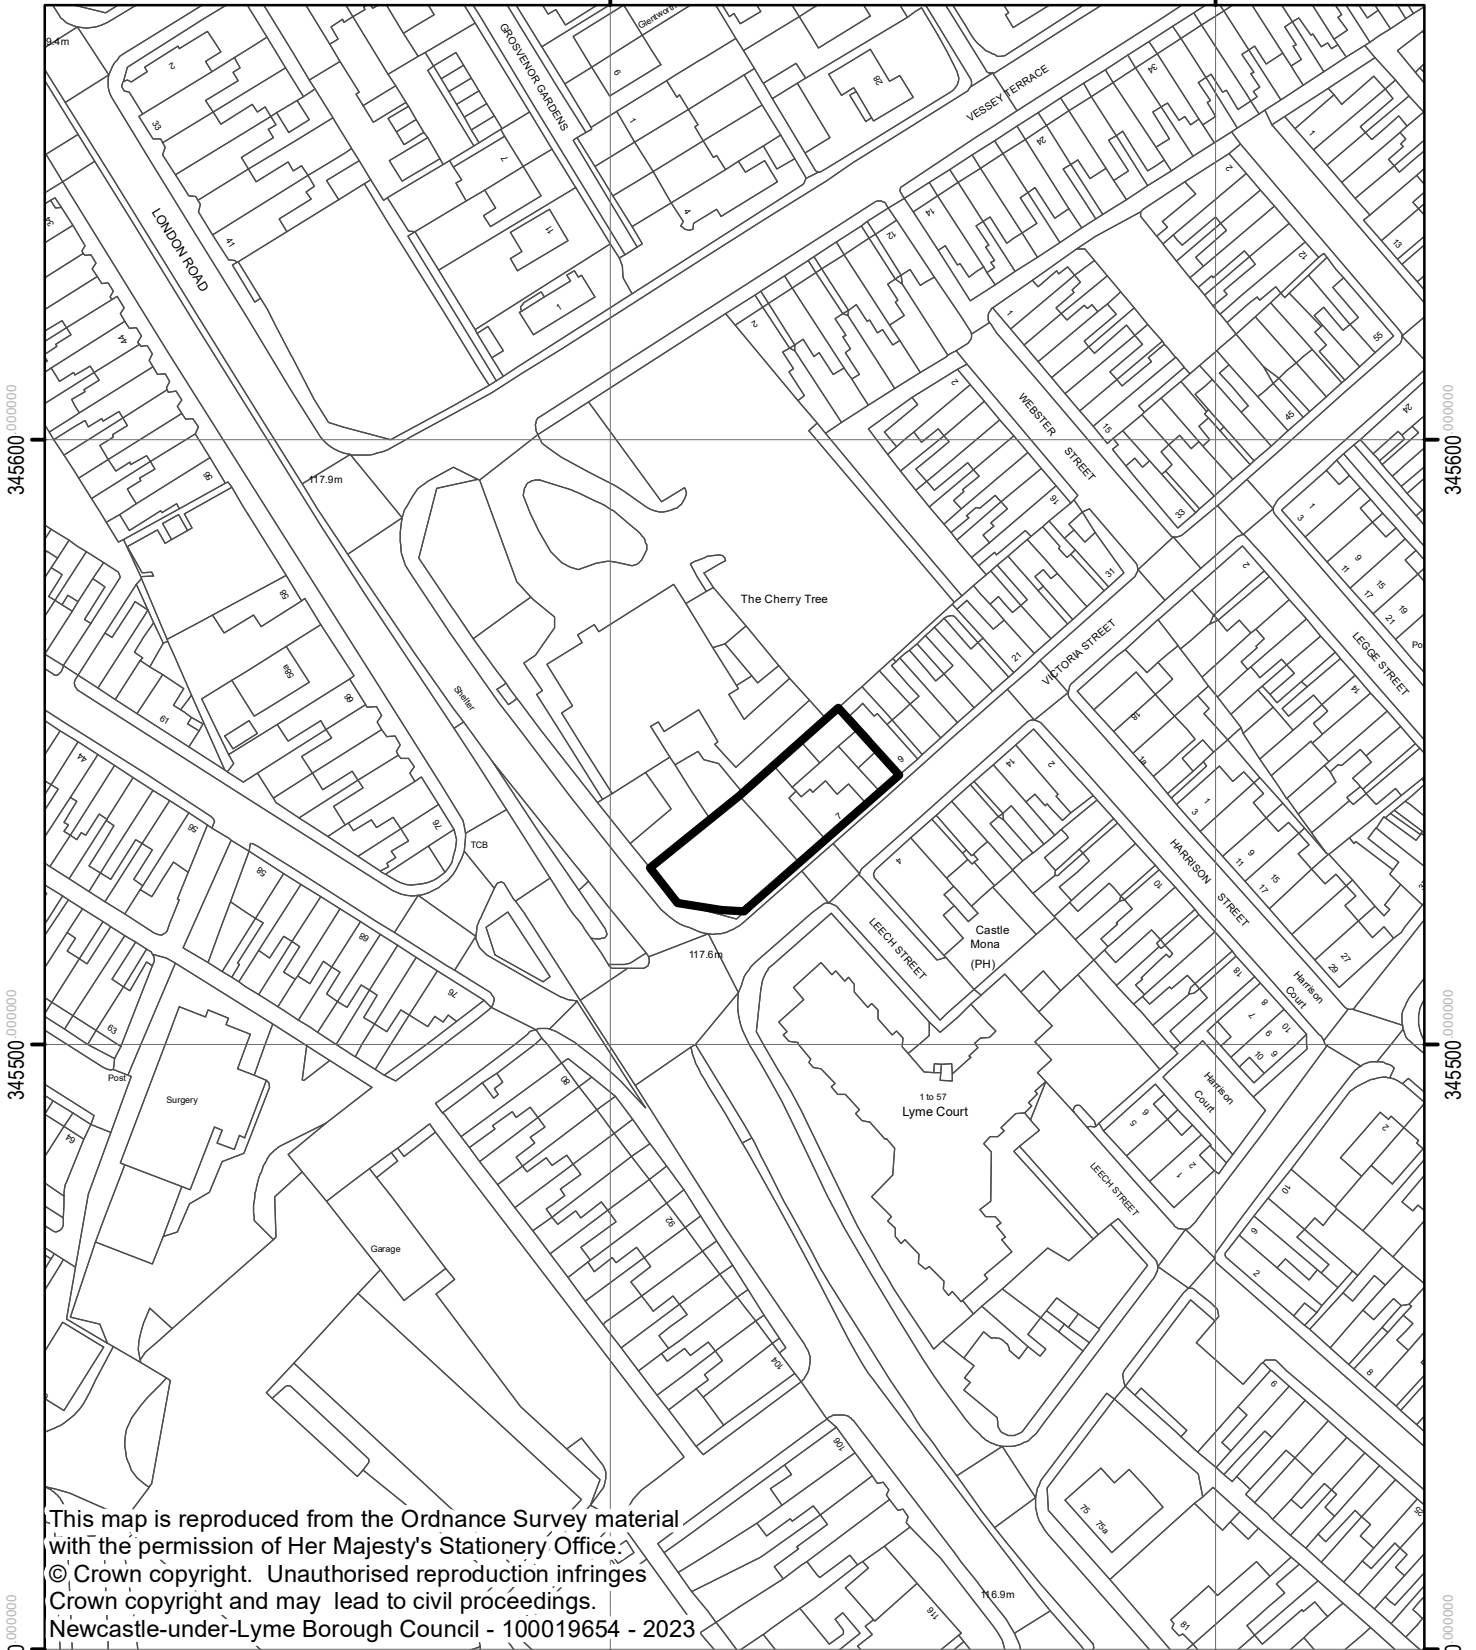

23/00784/FUL  
7 Victoria Street  
Newcastle Under Lyme  
Staffordshire  
ST5 1NU

385200 000000

385300 000000

This map is reproduced from the Ordnance Survey material with the permission of Her Majesty's Stationery Office. © Crown copyright. Unauthorised reproduction infringes Crown copyright and may lead to civil proceedings. Newcastle-under-Lyme Borough Council - 100019654 - 2023