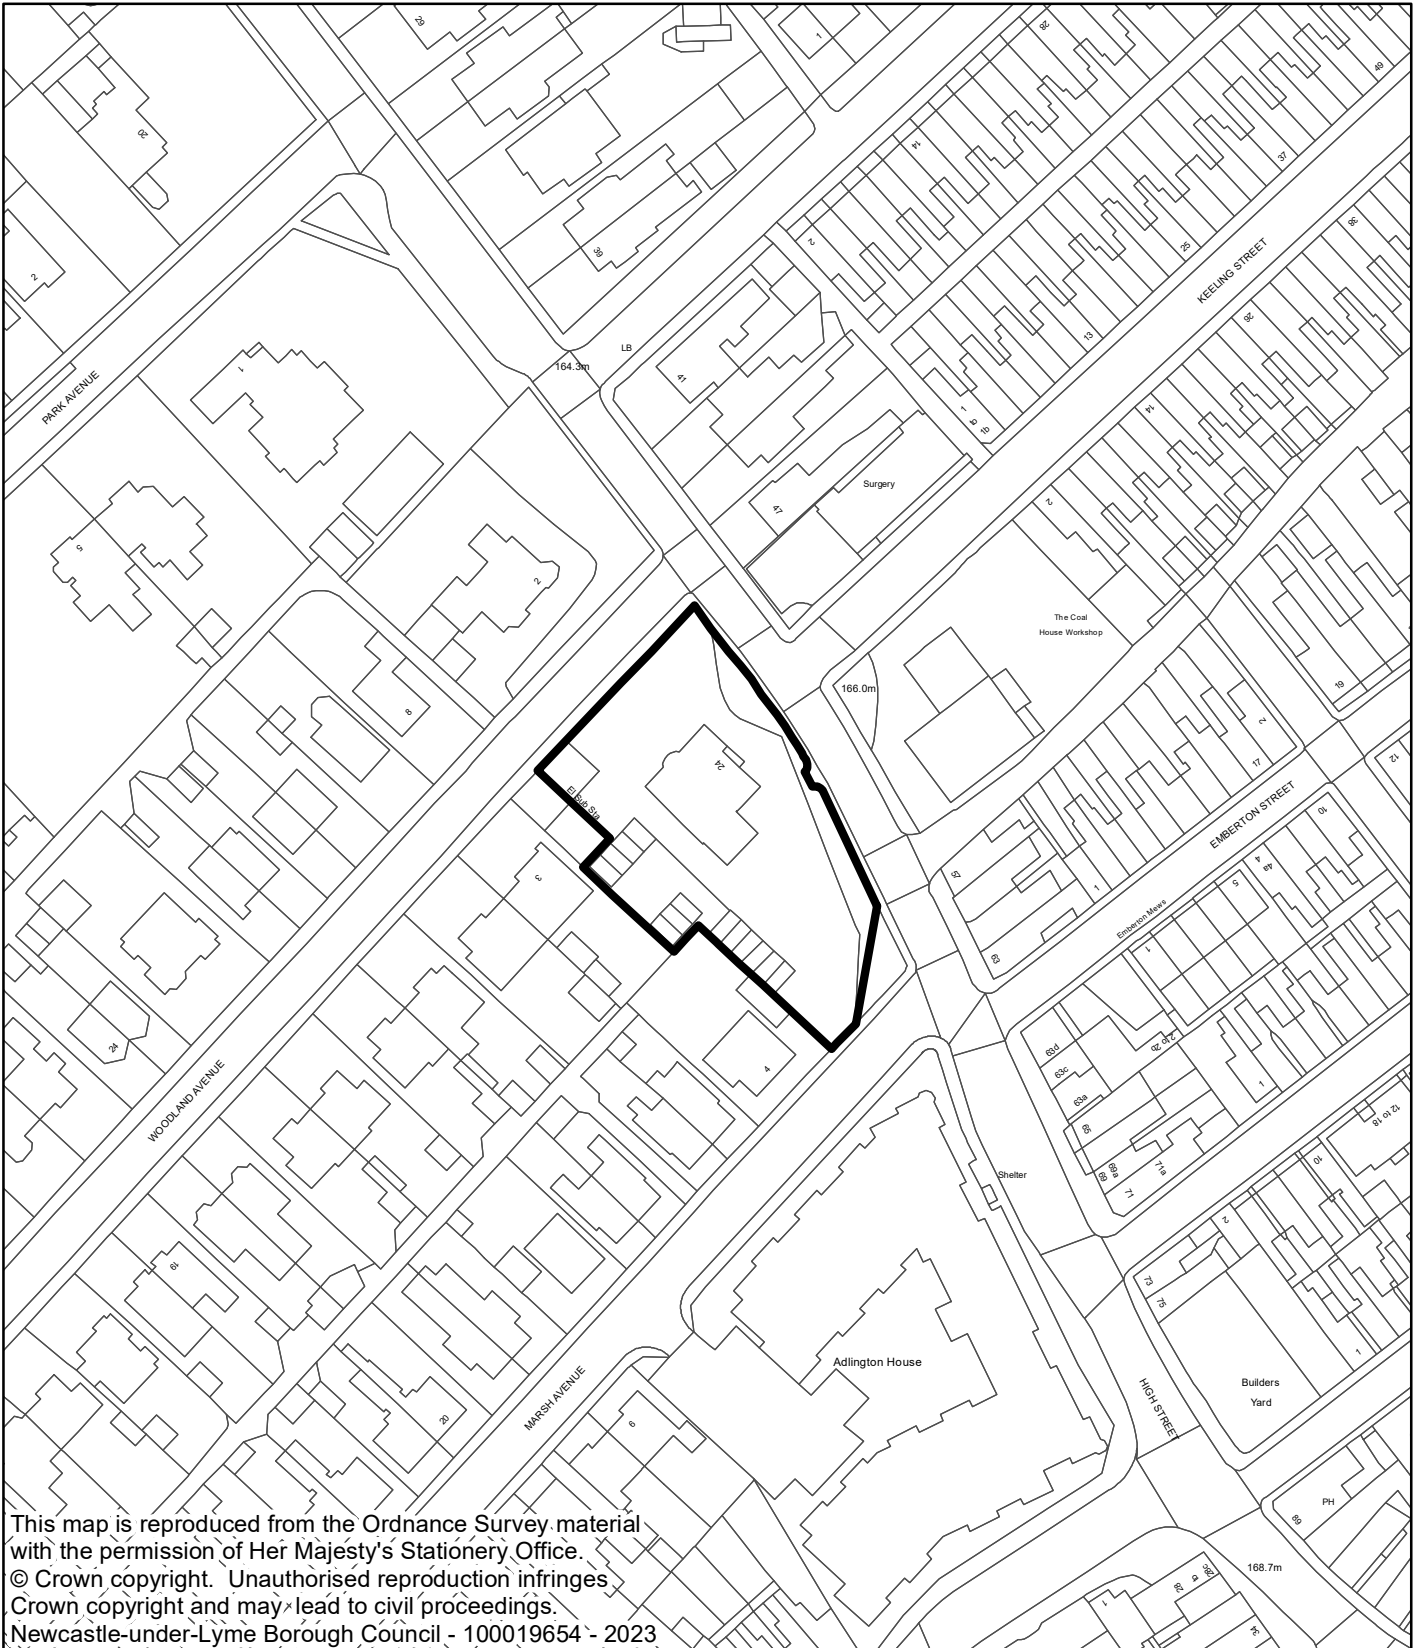

24/00244/FUL

Renford House
24 High Street
Wolstanton

This map is reproduced from the Ordnance Survey material with the permission of Her Majesty's Stationery Office. © Crown copyright. Unauthorised reproduction infringes Crown copyright and may lead to civil proceedings. Newcastle-under-Lyme Borough Council - 100019654 - 2023