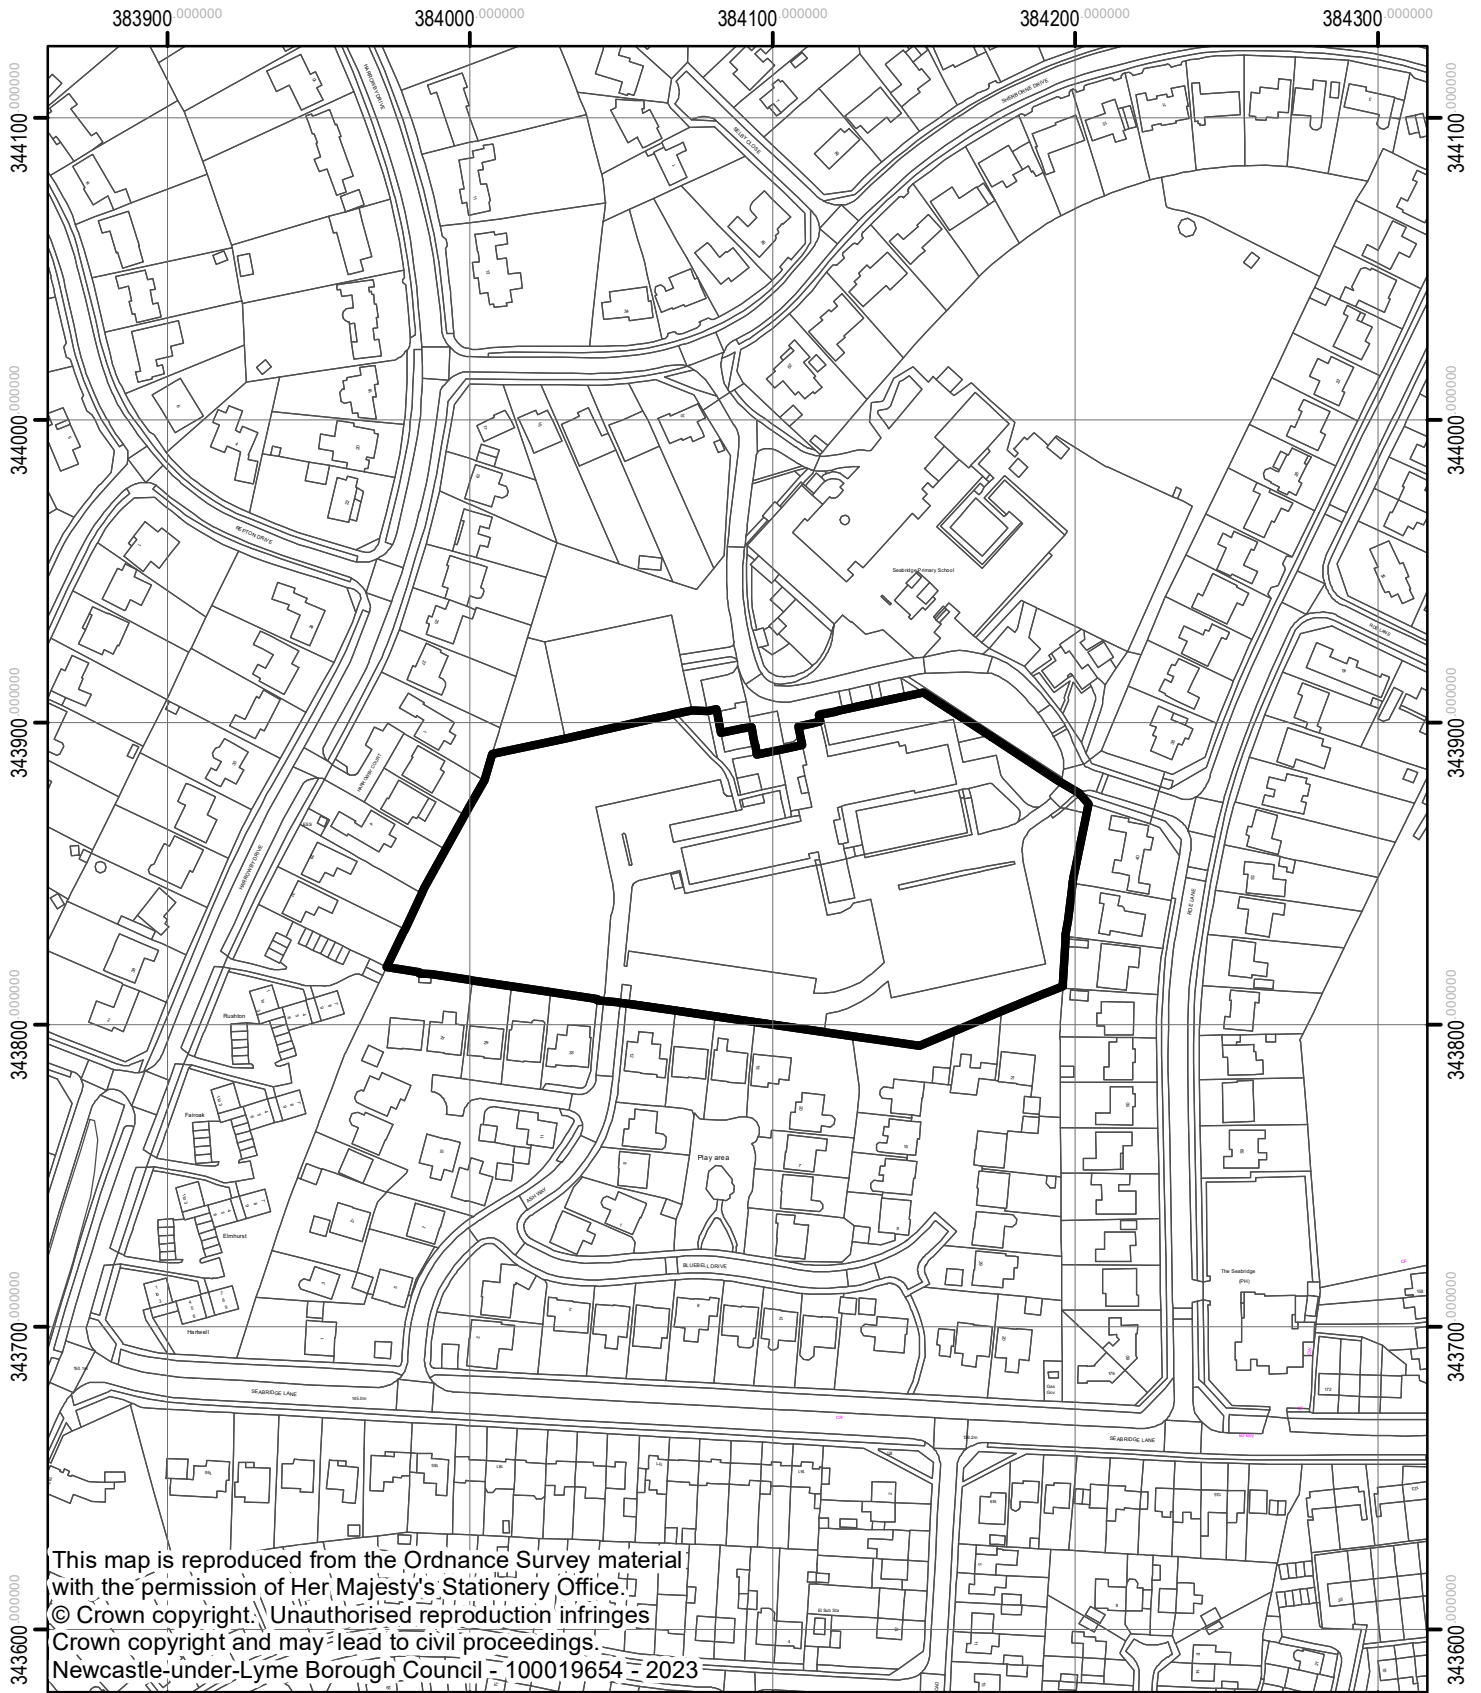

23/00659/REM
Seabridge Community Education Centre
Roe Lane
Newcastle Under Lyme

Newcastle Borough Council

1:2,500