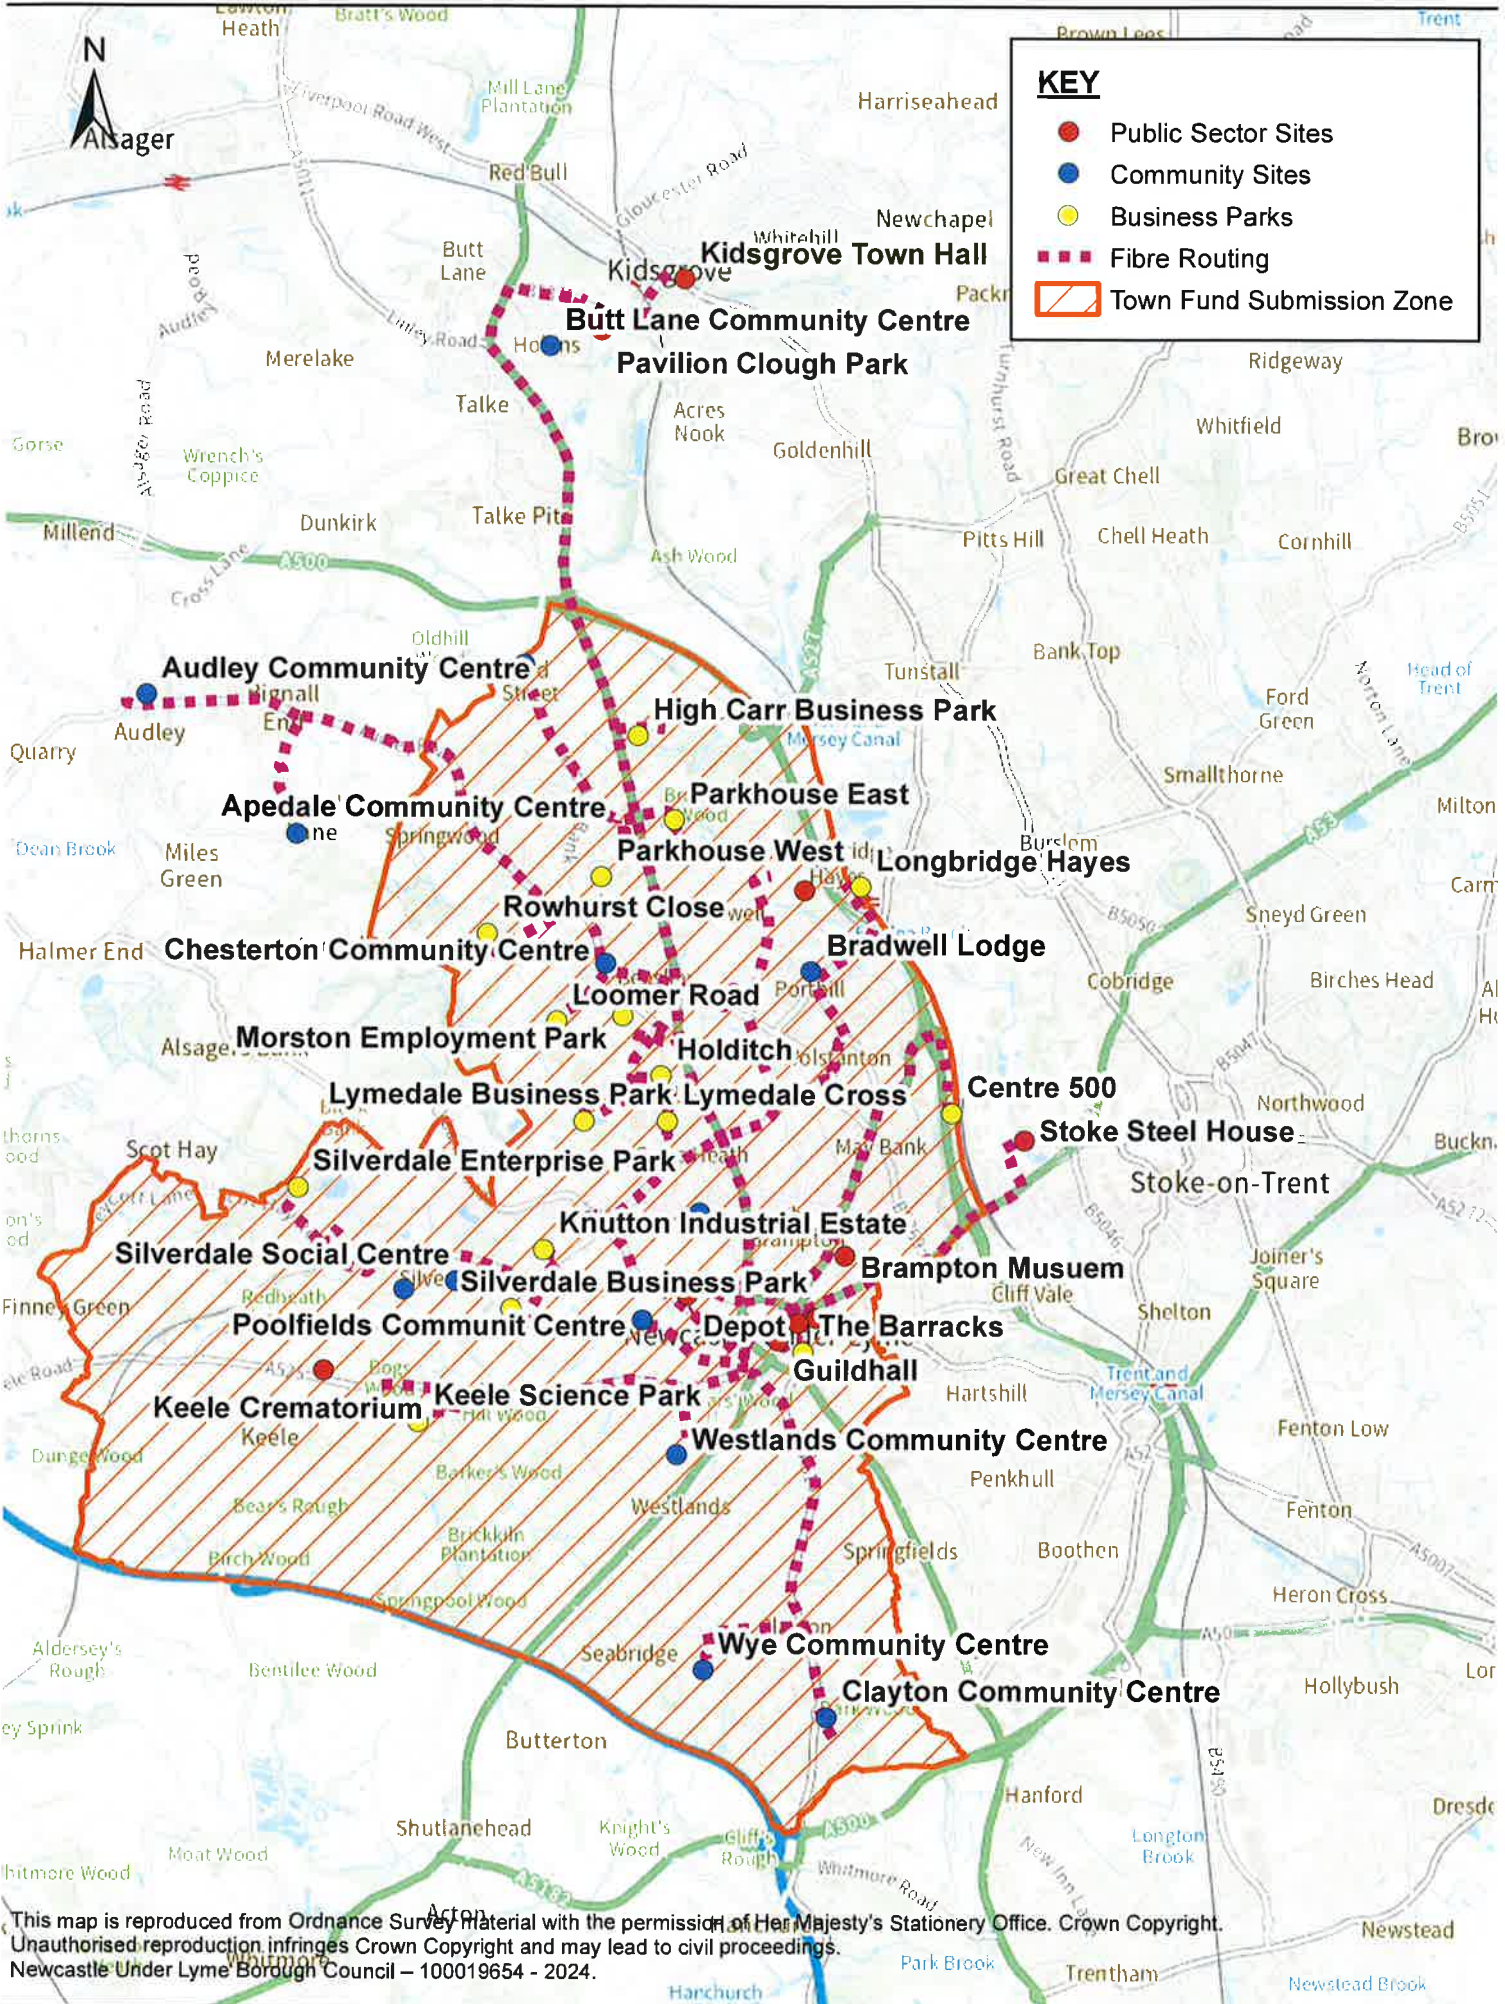

This map is reproduced from Ordnance Survey material with the permission of Her Majesty's Stationery Office. Crown Copyright. Unauthorised reproduction infringes Crown Copyright and may lead to civil proceedings. Newcastle Under Lyme Borough Council 01100019654 - 2024.

This map is reproduced from Ordnance Survey material with the permission of Her Majesty's Stationery Office. Crown Copyright. Unauthorised reproduction infringes Crown Copyright and may lead to civil proceedings. Newcastle-under-Lyme Borough Council - 100019654 - 2024

This map is reproduced from Ordnance Survey material with the permission of Her Majesty's Stationery Office. Crown Copyright. Unauthorised reproduction infringes Crown Copyright and may lead to civil proceedings. Newcastle Under Lyme Borough Council – 100019654 | 2024

This map is reproduced from Ordnance Survey material with the permission of Her Majesty's Stationery Office. Crown Copyright. Unauthorised reproduction infringes Crown Copyright and may lead to civil proceedings. Newcastle Under Lyme Borough Council – 100019654 - 2024.