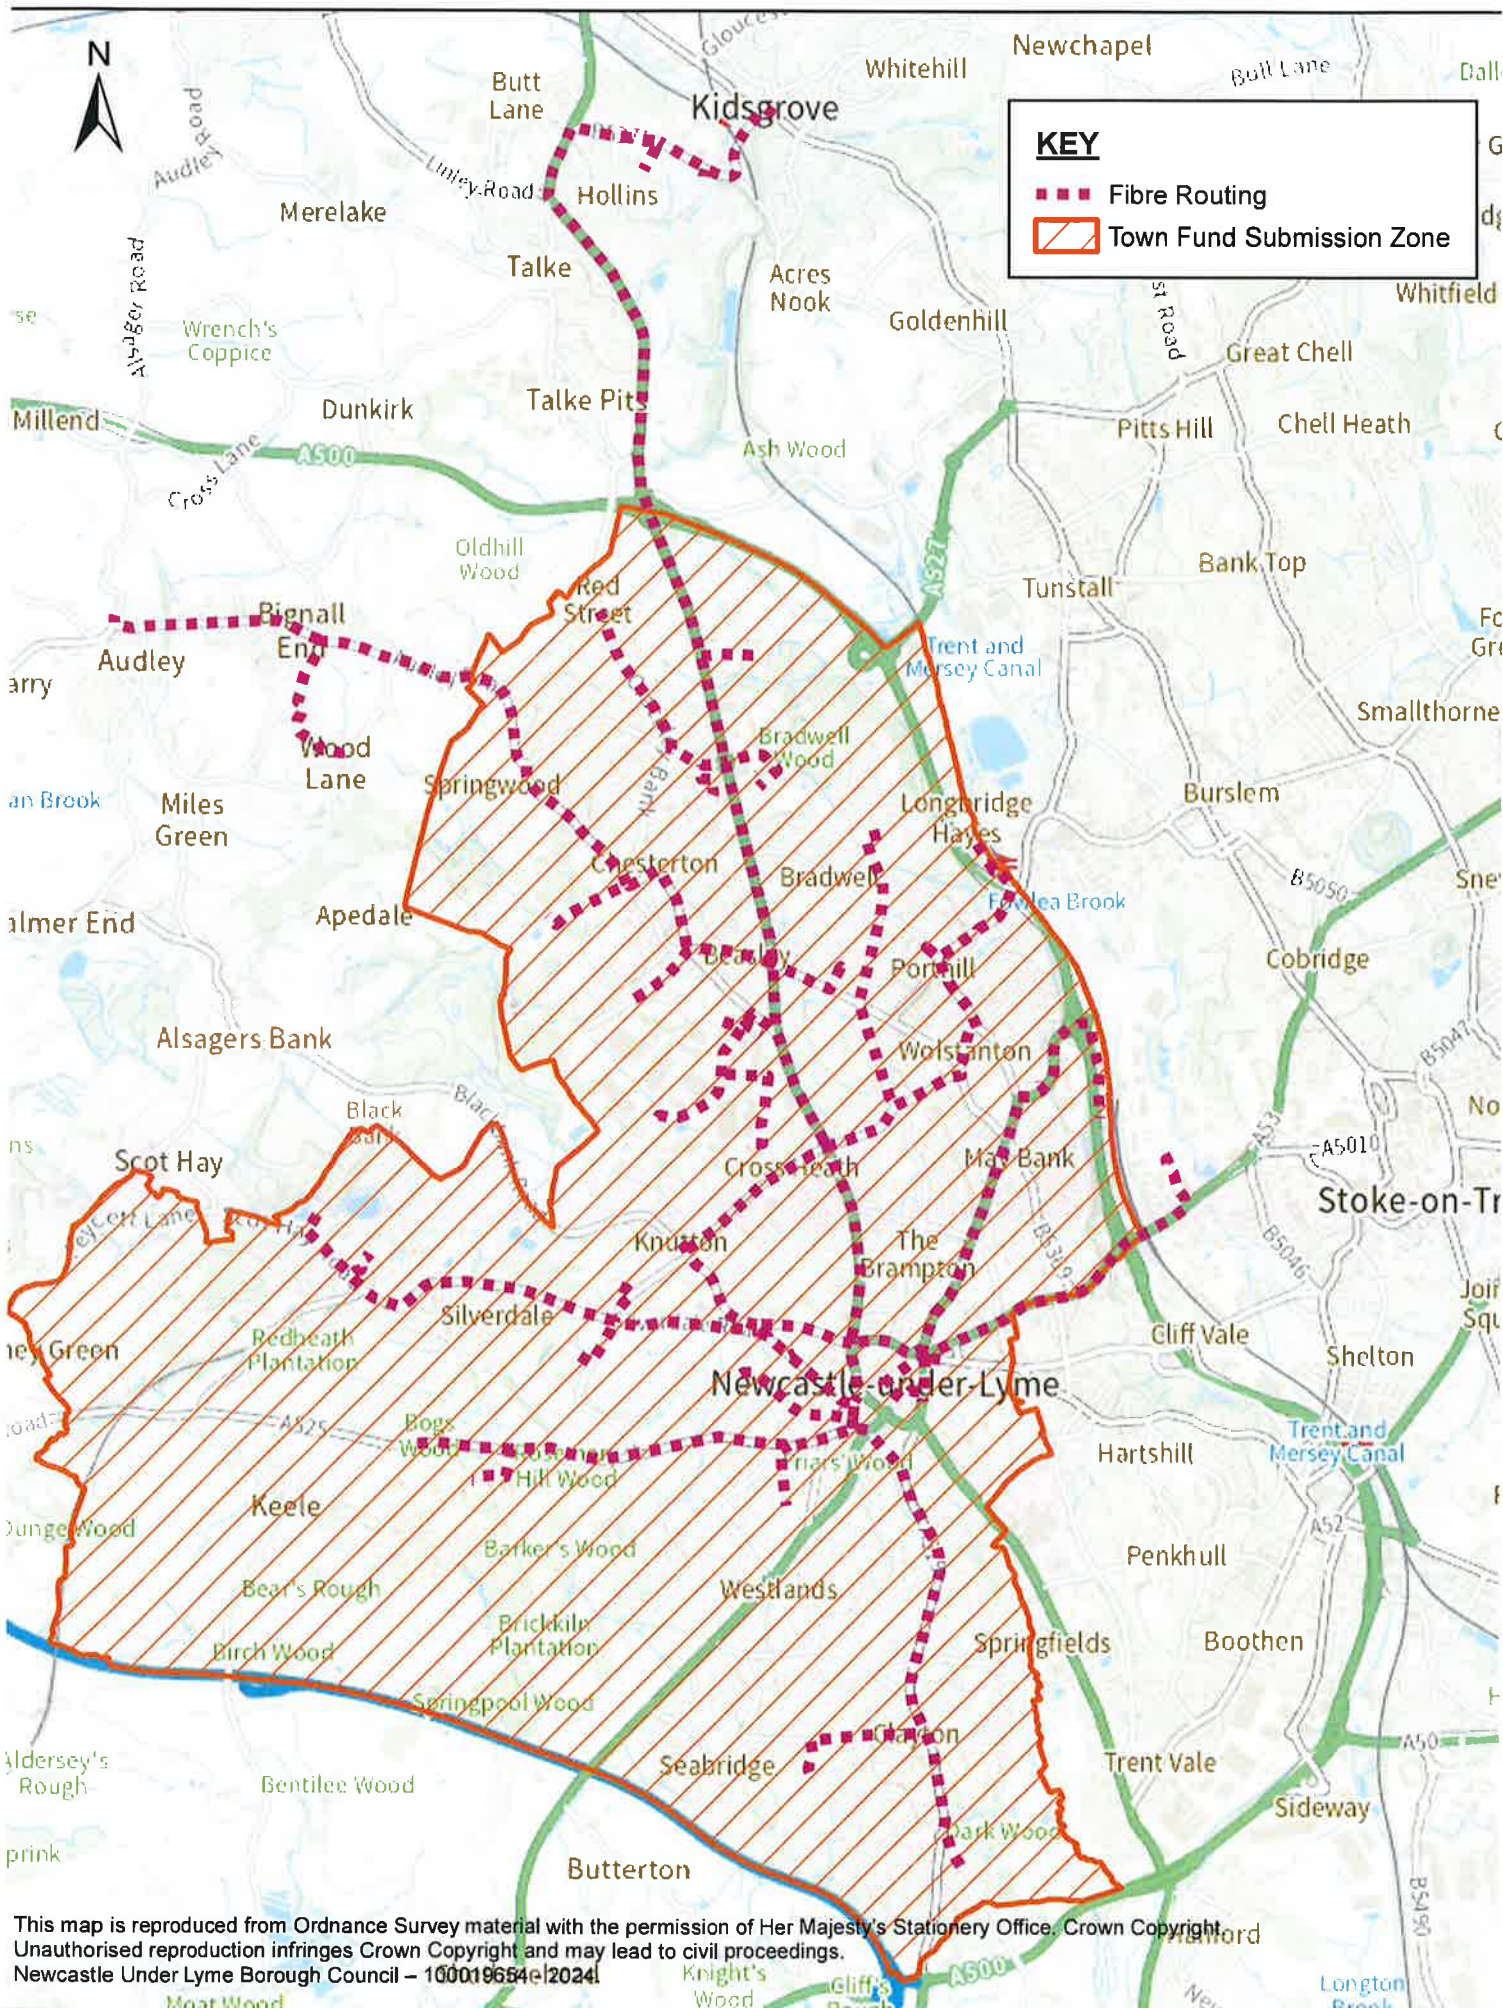

This map is reproduced from Ordnance Survey material with the permission of Her Majesty's Stationery Office. Crown Copyright. Unauthorised reproduction infringes Crown Copyright and may lead to civil proceedings. Newcastle Under Lyme Borough Council 01100019654 - 2024.

This map is reproduced from Ordnance Survey material with the permission of Her Majesty's Stationery Office. Crown Copyright. Unauthorised reproduction infringes Crown Copyright and may lead to civil proceedings. Newcastle-under-Lyme Borough Council - 100019654 - 2024

This map is reproduced from Ordnance Survey material with the permission of Her Majesty's Stationery Office. Crown Copyright. Unauthorised reproduction infringes Crown Copyright and may lead to civil proceedings. Newcastle Under Lyme Borough Council – 100019654 | 2024