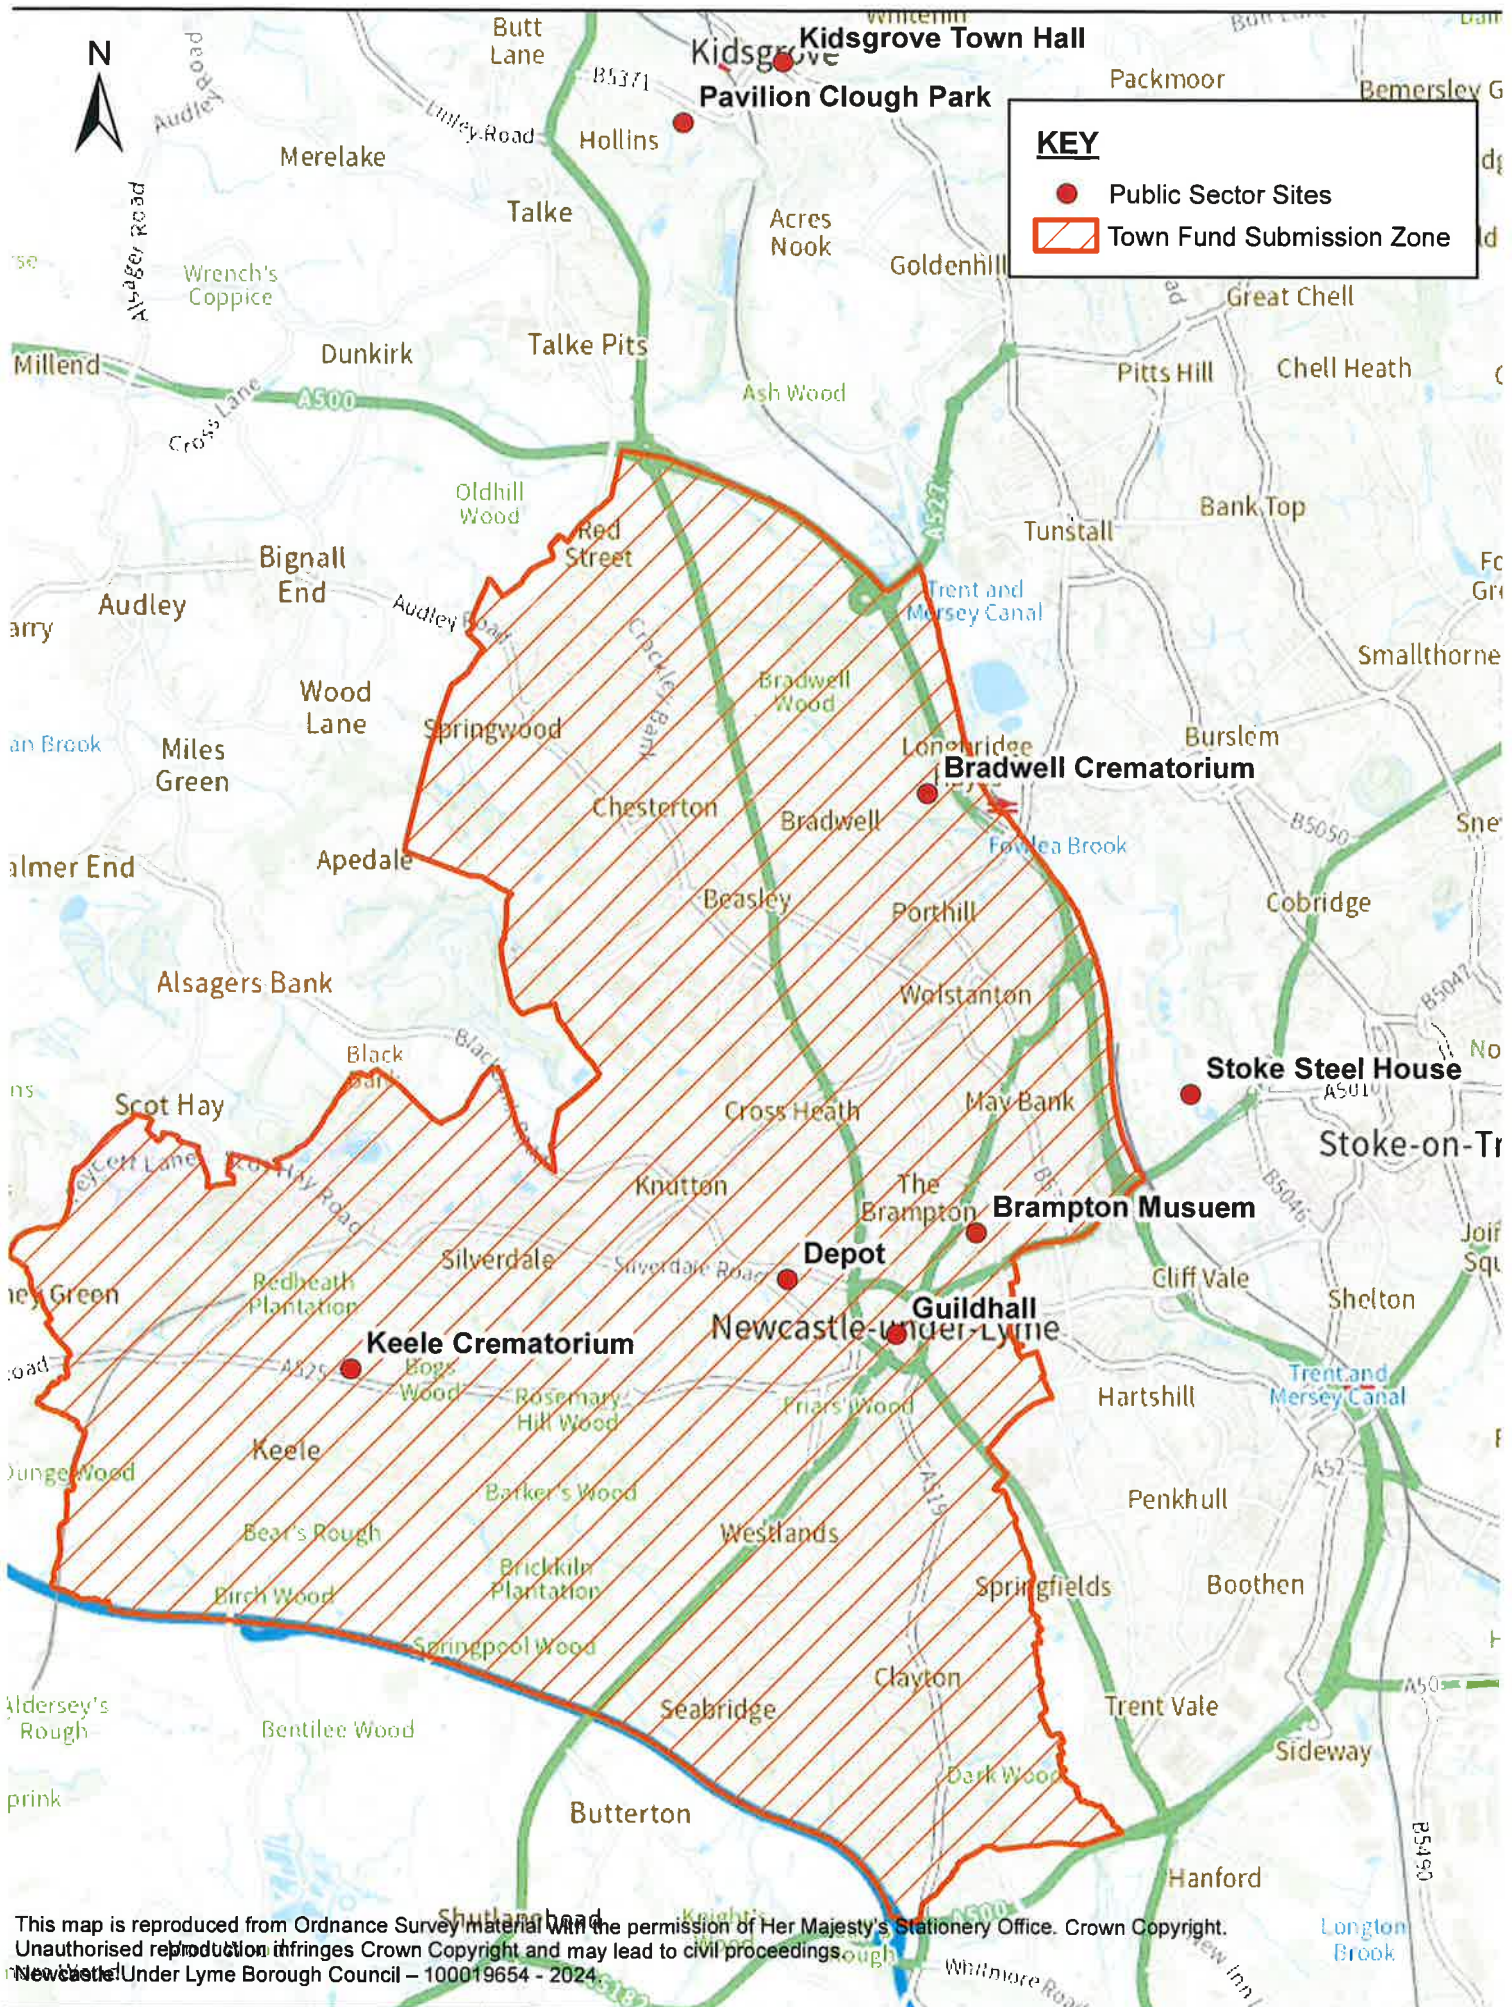

This map is reproduced from Ordnance Survey material with the permission of Her Majesty's Stationery Office. Crown Copyright. Unauthorised reproduction infringes Crown Copyright and may lead to civil proceedings. Newcastle Under Lyme Borough Council 01100019654 - 2024.

This map is reproduced from Ordnance Survey material with the permission of Her Majesty's Stationery Office. Crown Copyright. Unauthorised reproduction infringes Crown Copyright and may lead to civil proceedings. Newcastle-under-Lyme Borough Council - 100019654 - 2024