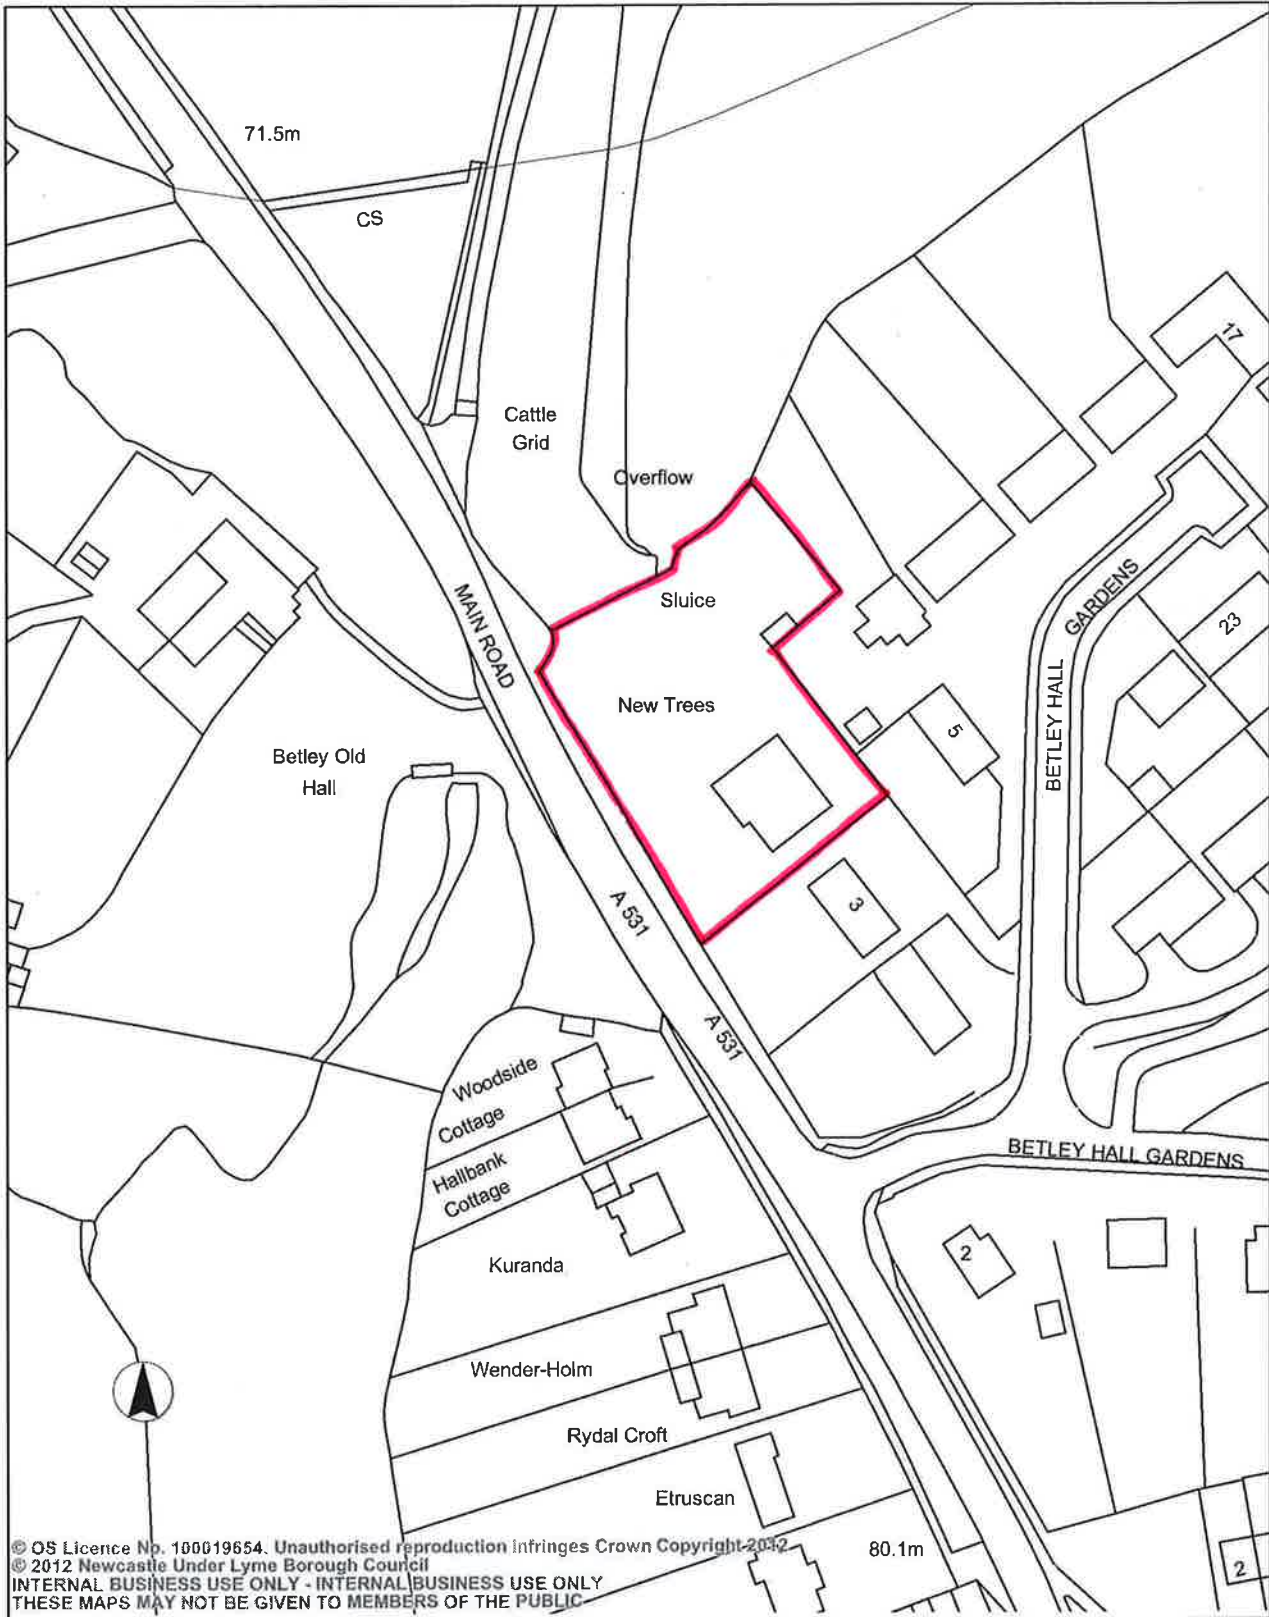

TellUS 2 - Provided by

12/00335/FUL
Yew Trees, Main Road, Betley.

Customer Services

© OS Licence No. 100019654. Unauthorised reproduction infringes Crown Copyright 2012
 © 2012 Newcastle Under Lyme Borough Council
 INTERNAL BUSINESS USE ONLY - INTERNAL BUSINESS USE ONLY
 THESE MAPS MAY NOT BE GIVEN TO MEMBERS OF THE PUBLIC

Newcastle Under Lyme Borough Council
 Civic Offices
 Merial Street
 Newcastle Under Lyme
 ST5 2AG

Plan Produced 12.7.2012
 Scale 1:1,250