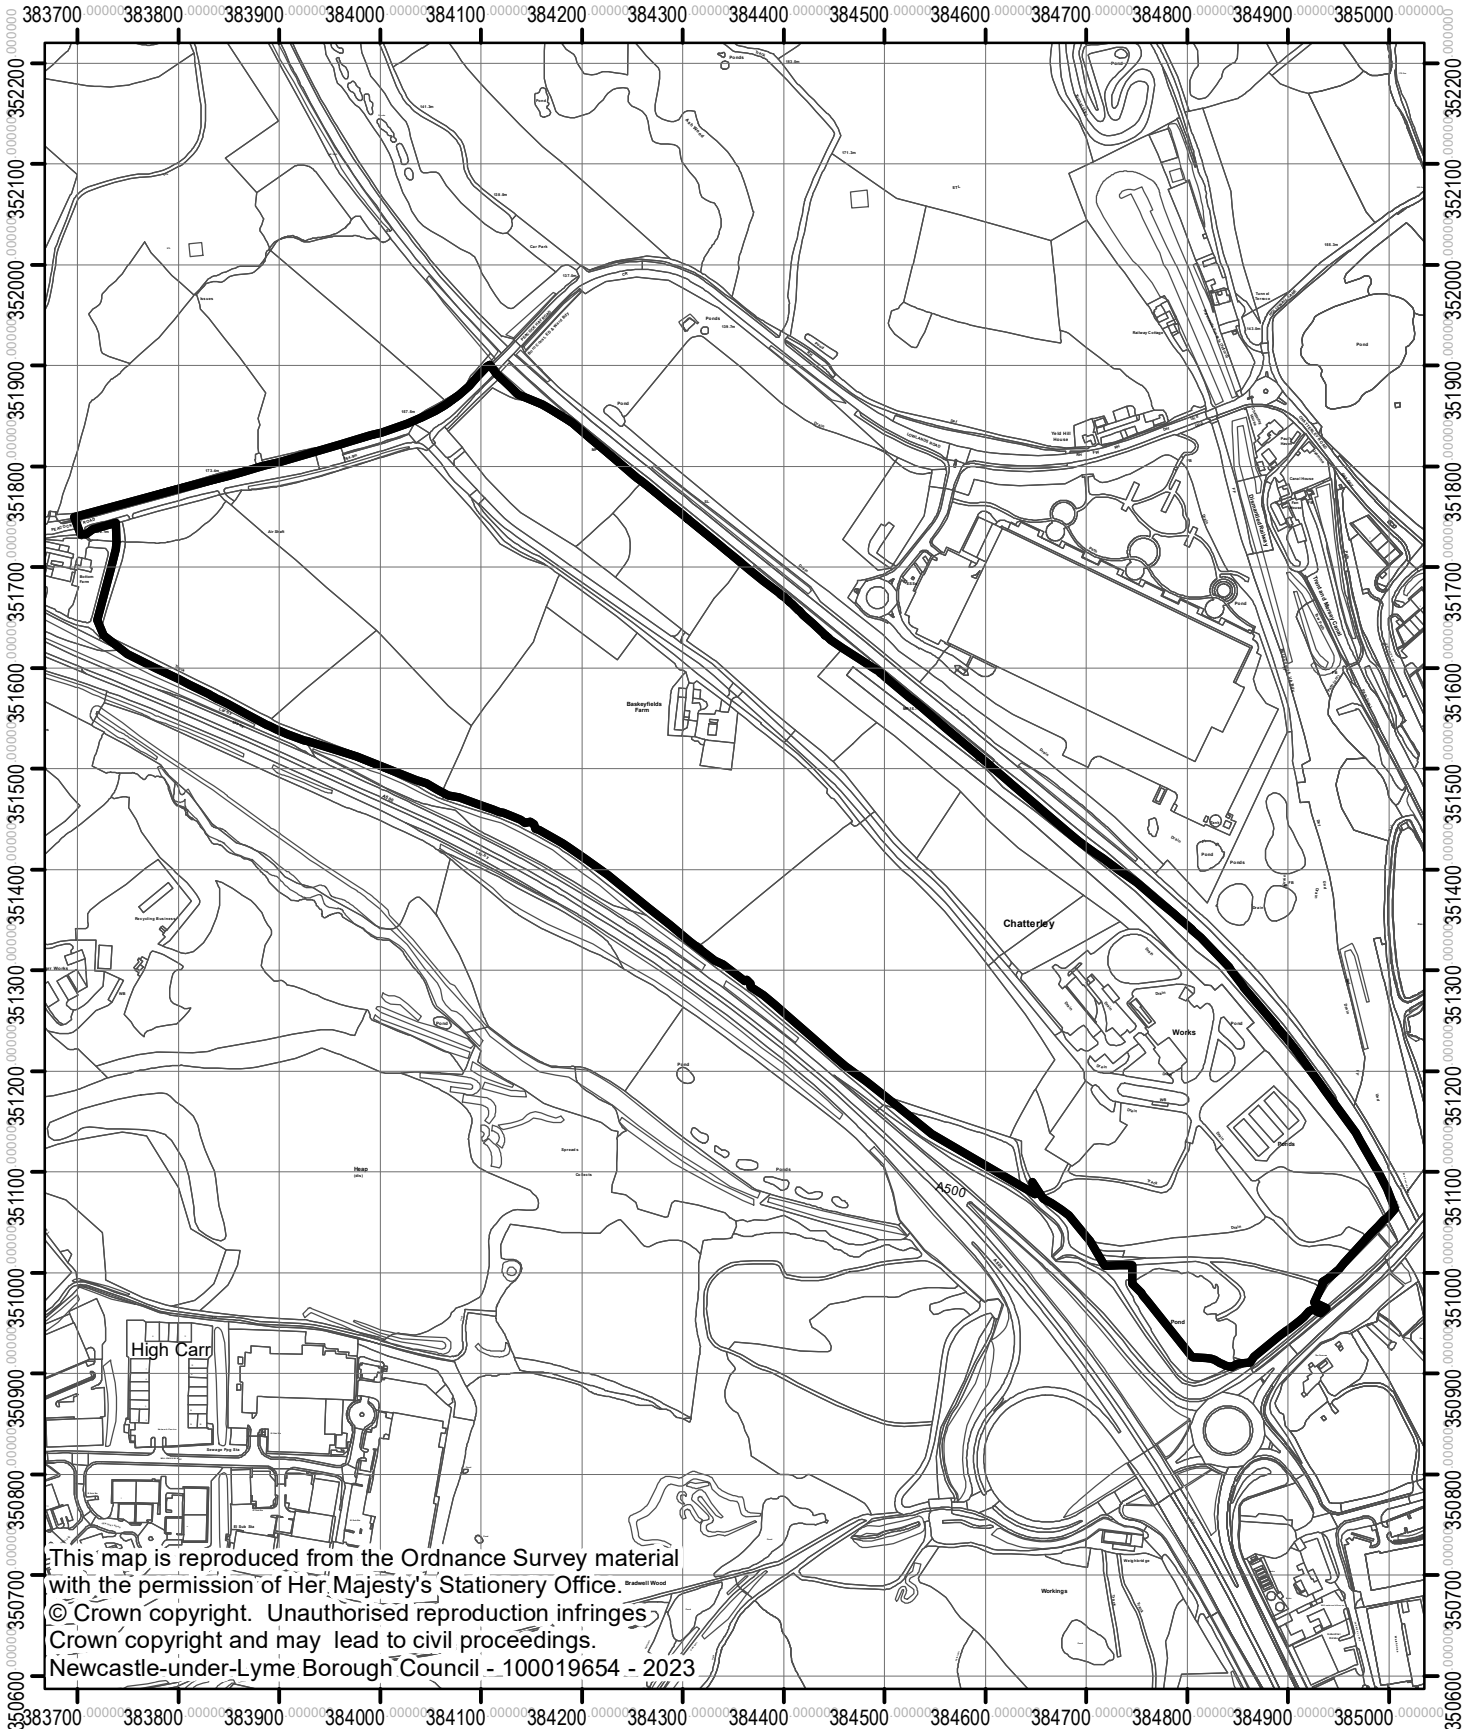

23/00678/REM
Chatterley Valley Development Site
Peacock Hay Road
ST6 4QH

This map is reproduced from the Ordnance Survey material with the permission of Her Majesty's Stationery Office. © Crown copyright. Unauthorised reproduction infringes Crown copyright and may lead to civil proceedings. Newcastle-under-Lyme Borough Council - 100019654 - 2023