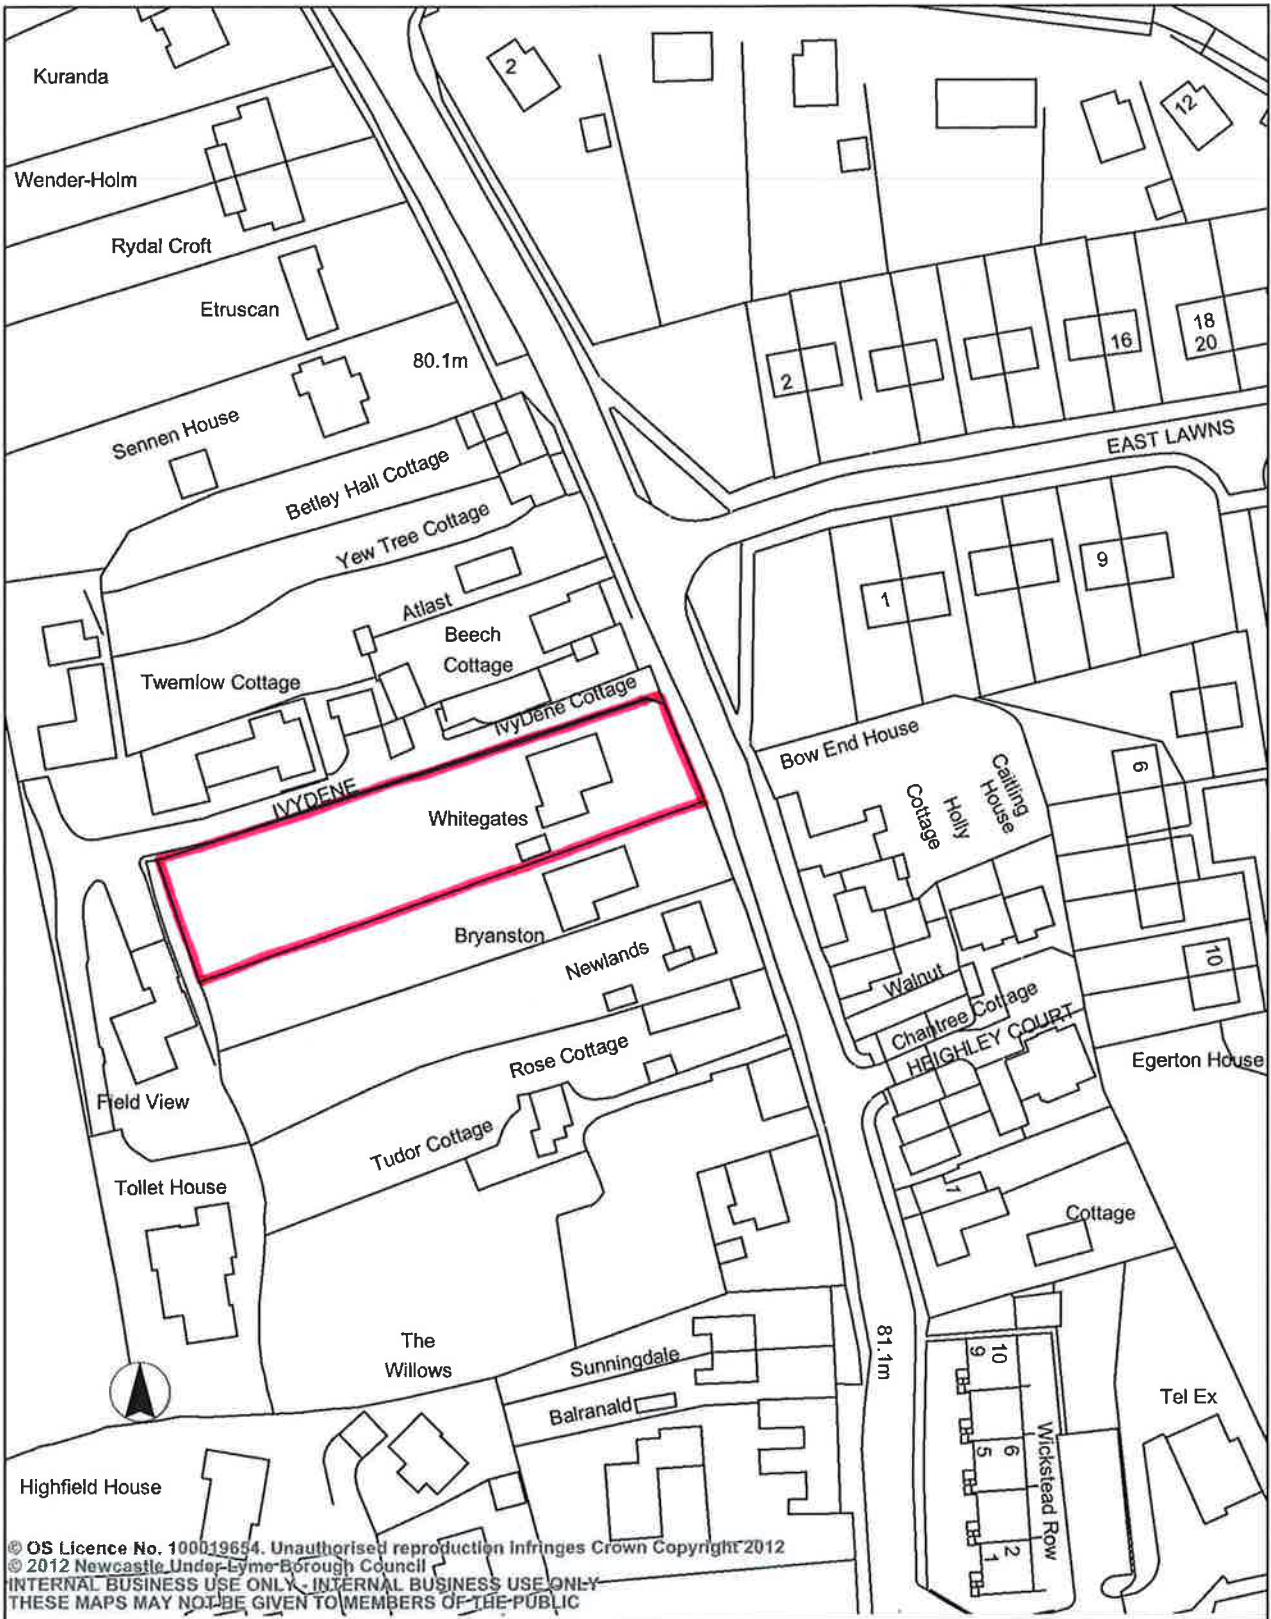

12/00344/FUL
Whitegates, Main Road, Betley. **Customer Services**

© OS Licence No. 100019654. Unauthorised reproduction infringes Crown Copyright 2012
 © 2012 Newcastle Under Lyme Borough Council
 INTERNAL BUSINESS USE ONLY - INTERNAL BUSINESS USE ONLY
 THESE MAPS MAY NOT BE GIVEN TO MEMBERS OF THE PUBLIC

Newcastle Under Lyme Borough Council
 Civic Offices
 Merrial Street
 Newcastle Under Lyme
 ST5 2AG

Plan Produced 6.7.2012
 Scale 1:1,250