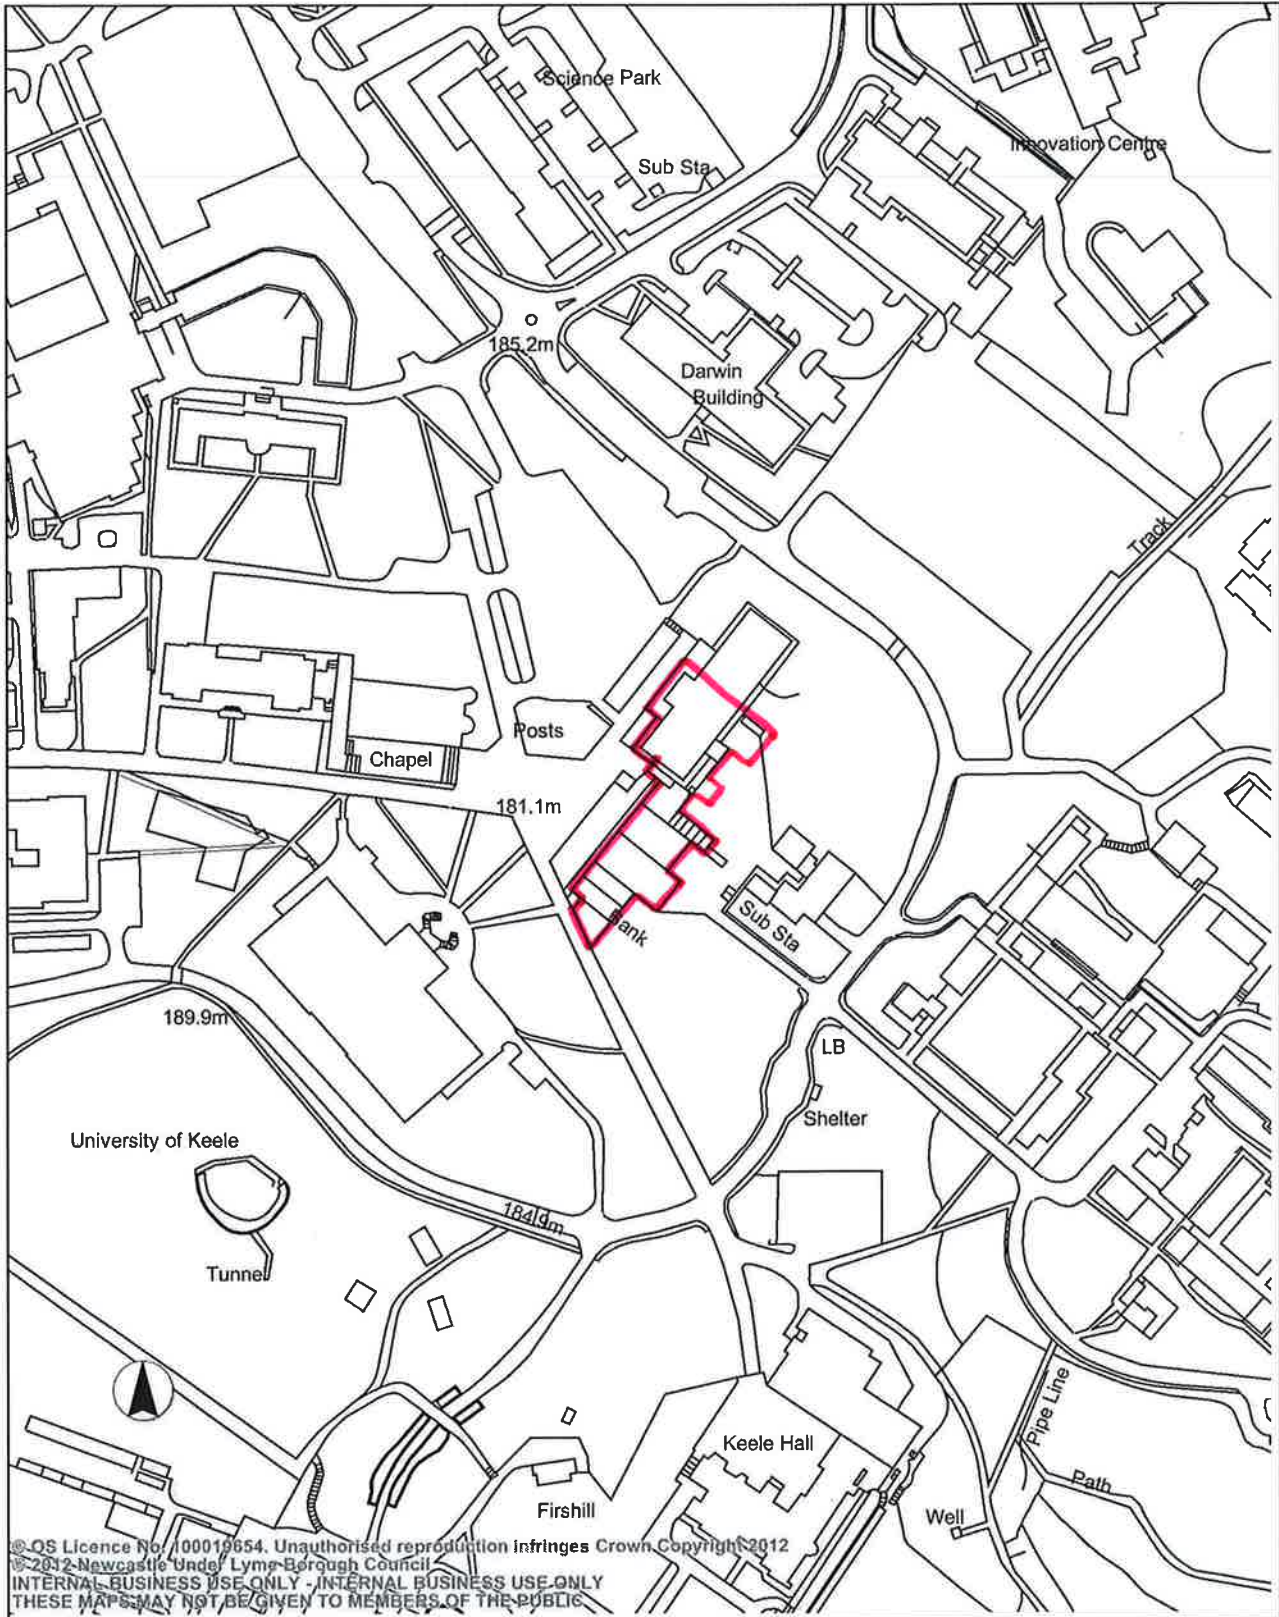

12/00312/FUL
Students Union, Keele University. **Customer Services**

TellUS 2 - Provided by

Newcastle Under Lyme Borough Council
Civic Offices
Merial Street
Newcastle Under Lyme
ST5 2AG

Plan Produced 6.7.2012
Scale 1:2,500