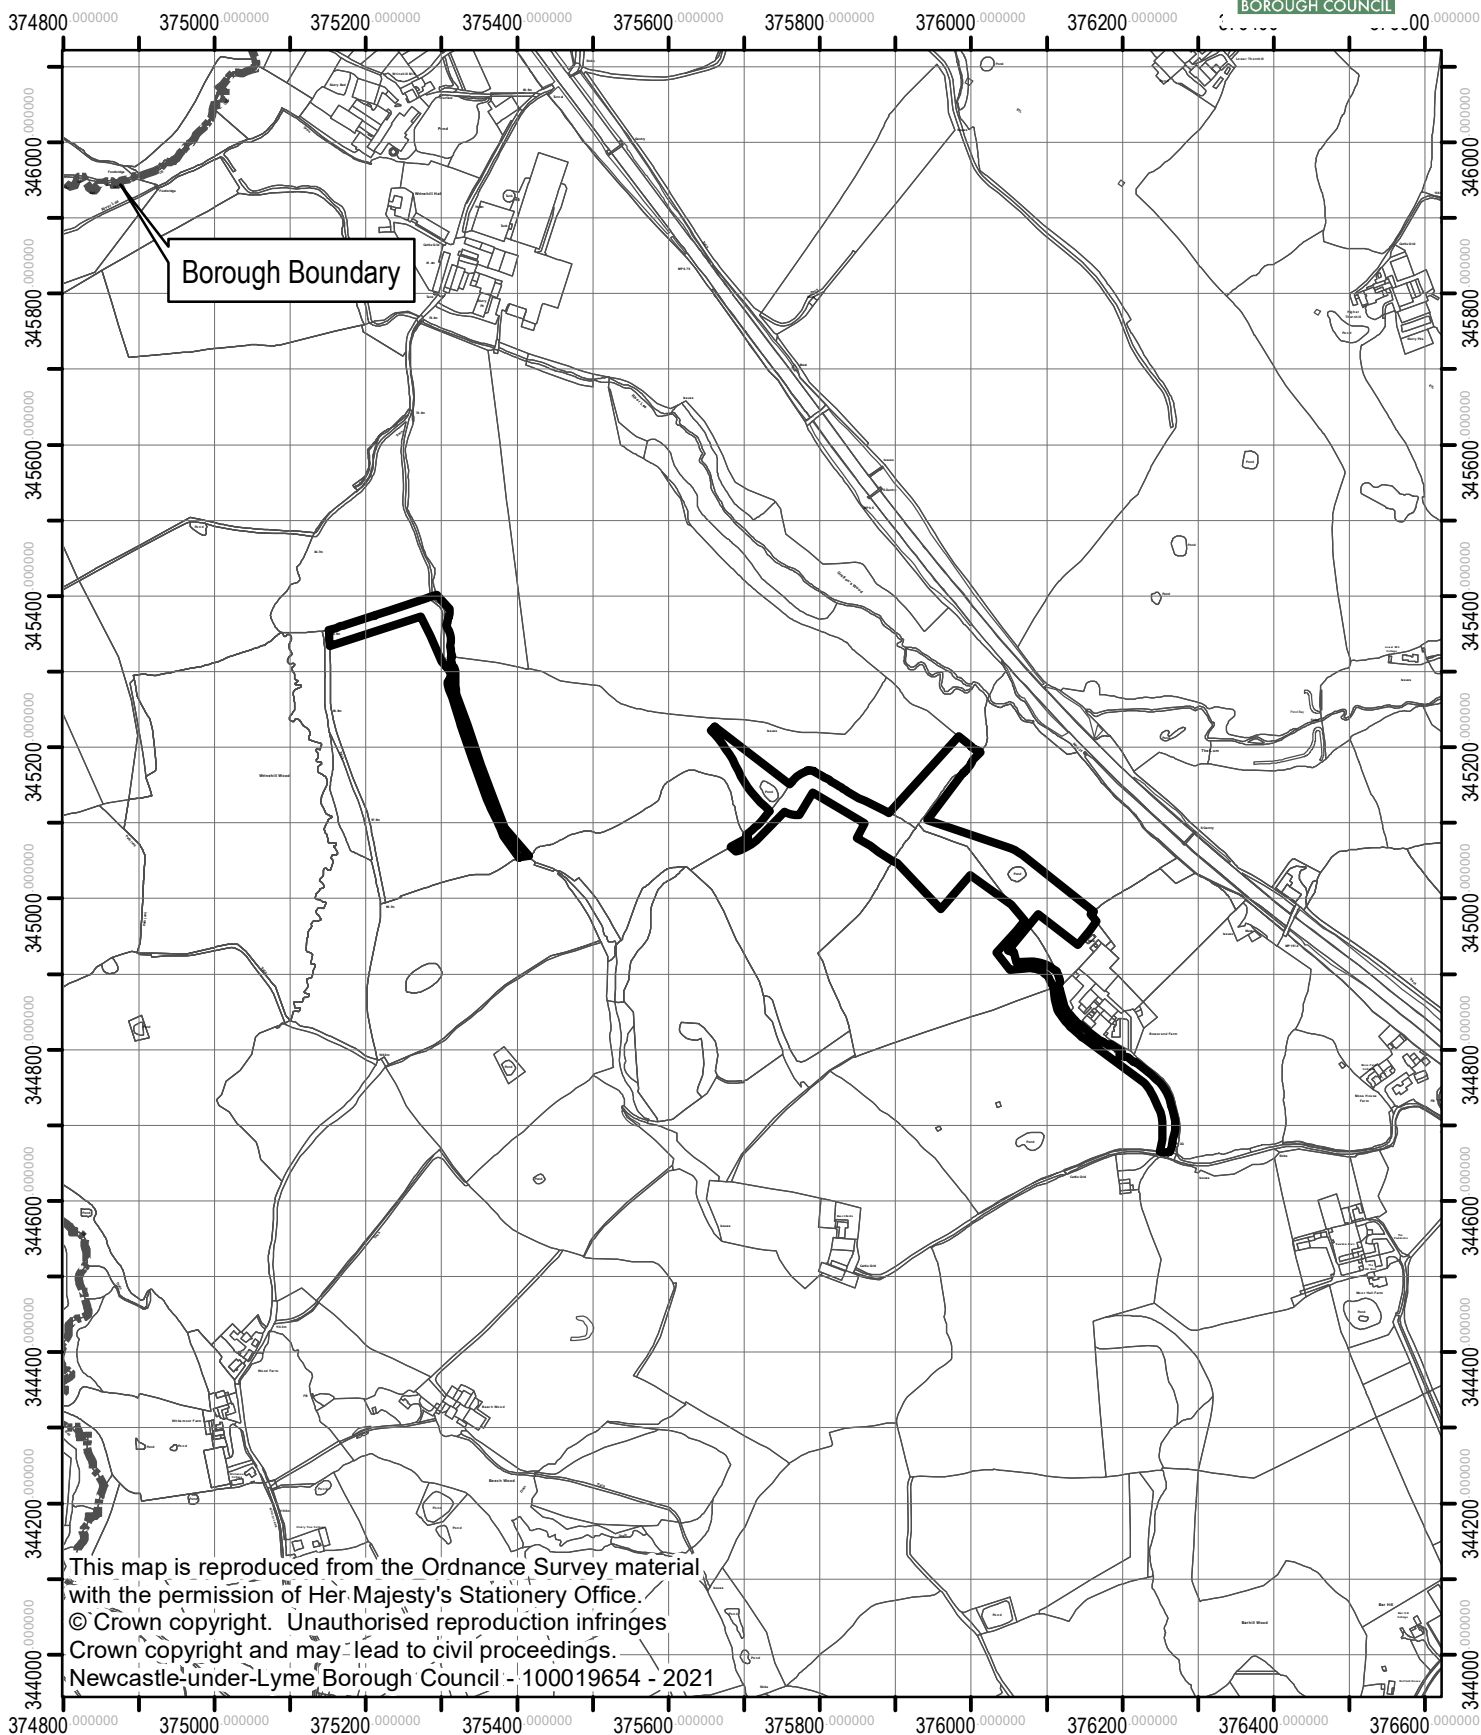

**23/00518/SCH17**  
**Land North West Of Bower End Farm**  
**Bower End Lane, Madeley**

This map is reproduced from the Ordnance Survey material with the permission of Her Majesty's Stationery Office. © Crown copyright. Unauthorised reproduction infringes Crown copyright and may lead to civil proceedings. Newcastle-under-Lyme Borough Council - 100019654 - 2021