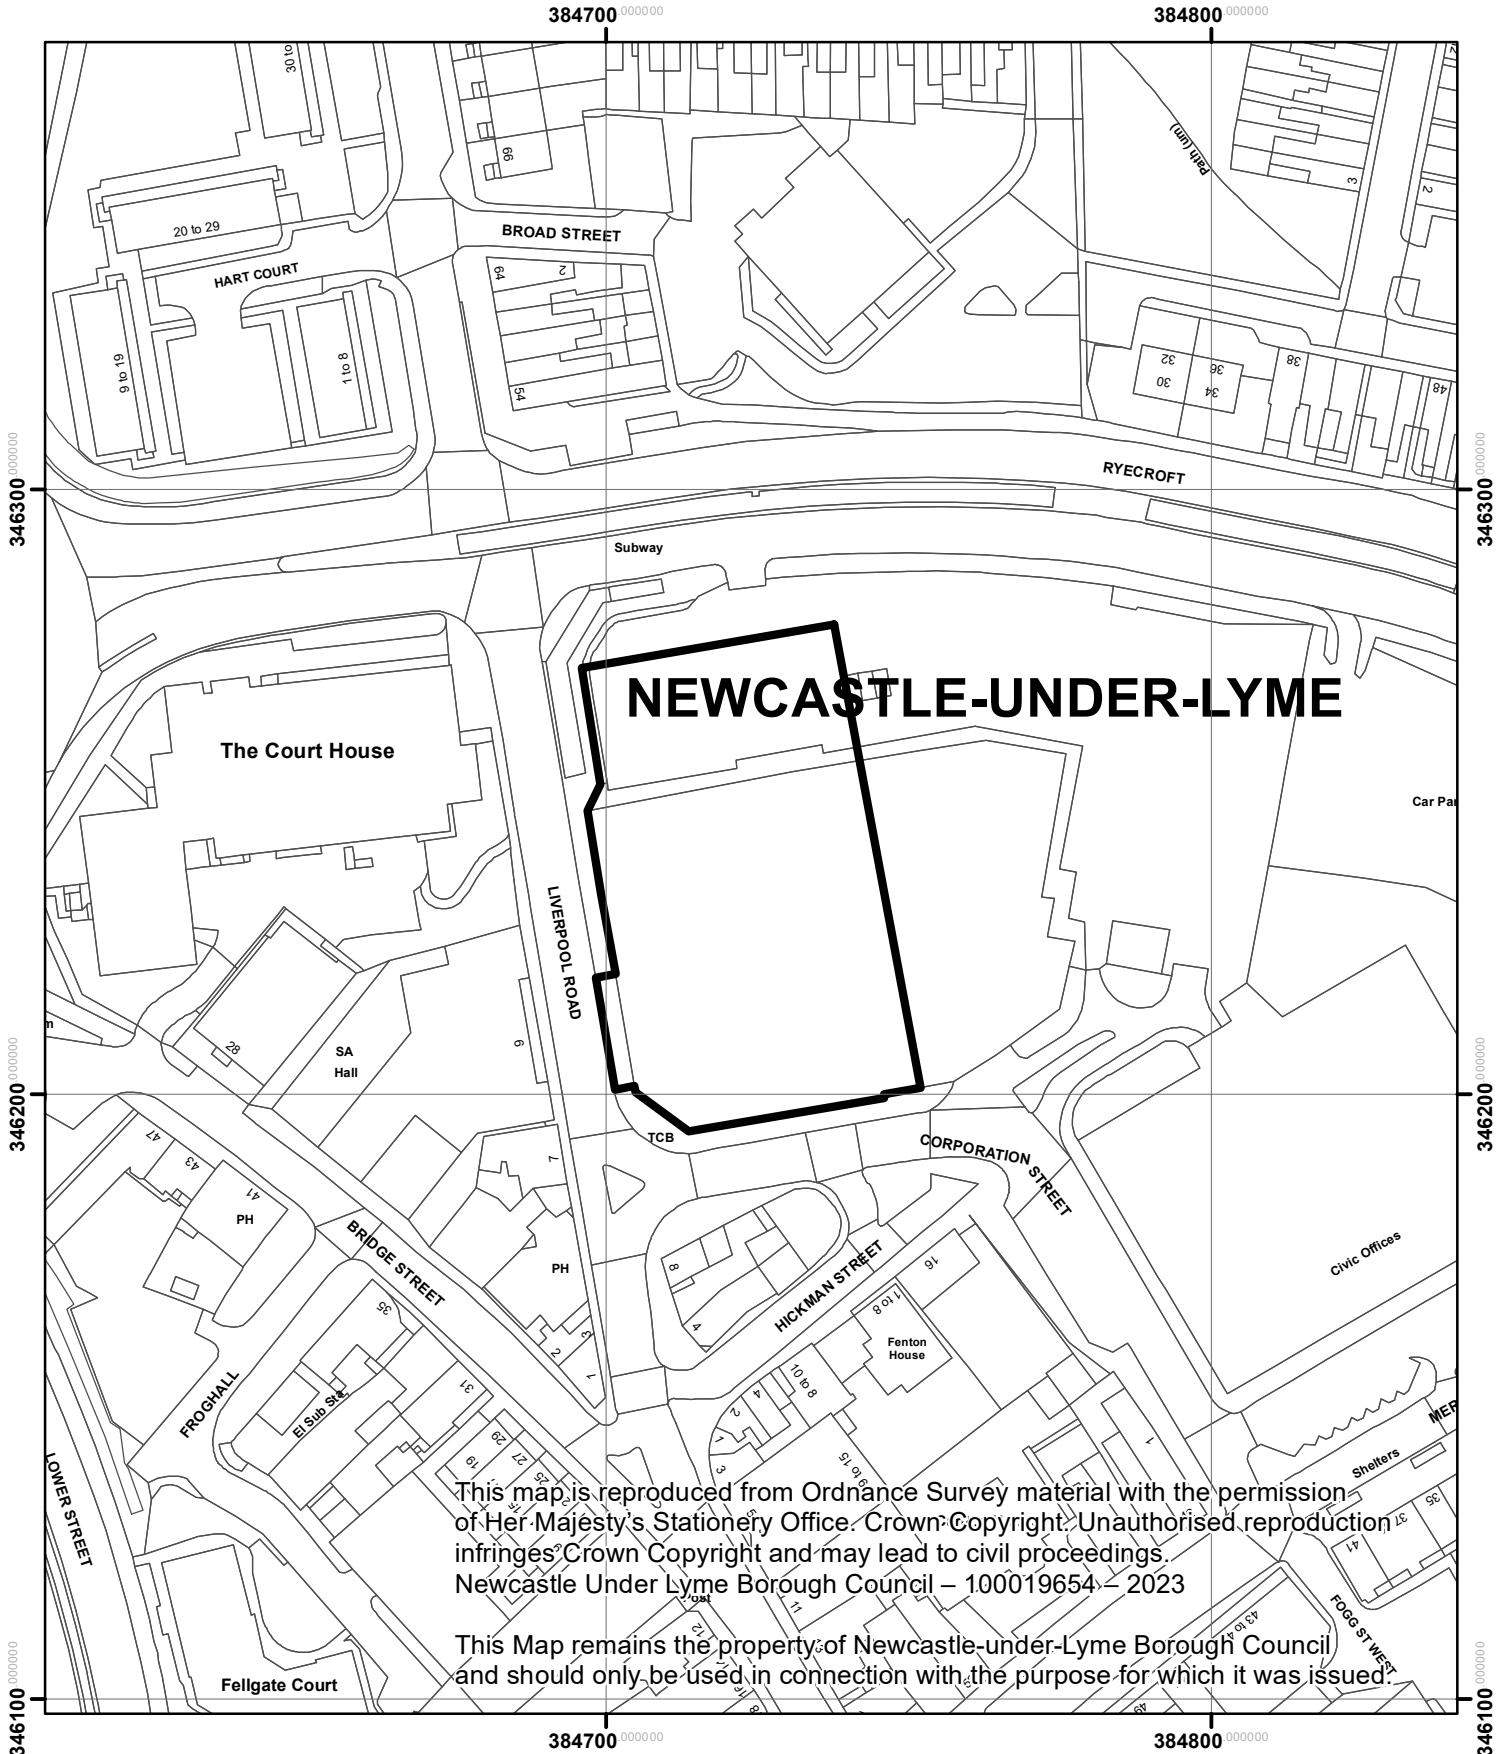

Land to the south of Liverpool Rd, Newcastle -

23/00192/DEEM3

NEWCASTLE-UNDER-LYME

This map is reproduced from Ordnance Survey material with the permission of Her Majesty's Stationery Office. Crown Copyright. Unauthorised reproduction infringes Crown Copyright and may lead to civil proceedings. Newcastle Under Lyme Borough Council – 100019654 – 2023

This Map remains the property of Newcastle-under-Lyme Borough Council and should only be used in connection with the purpose for which it was issued.