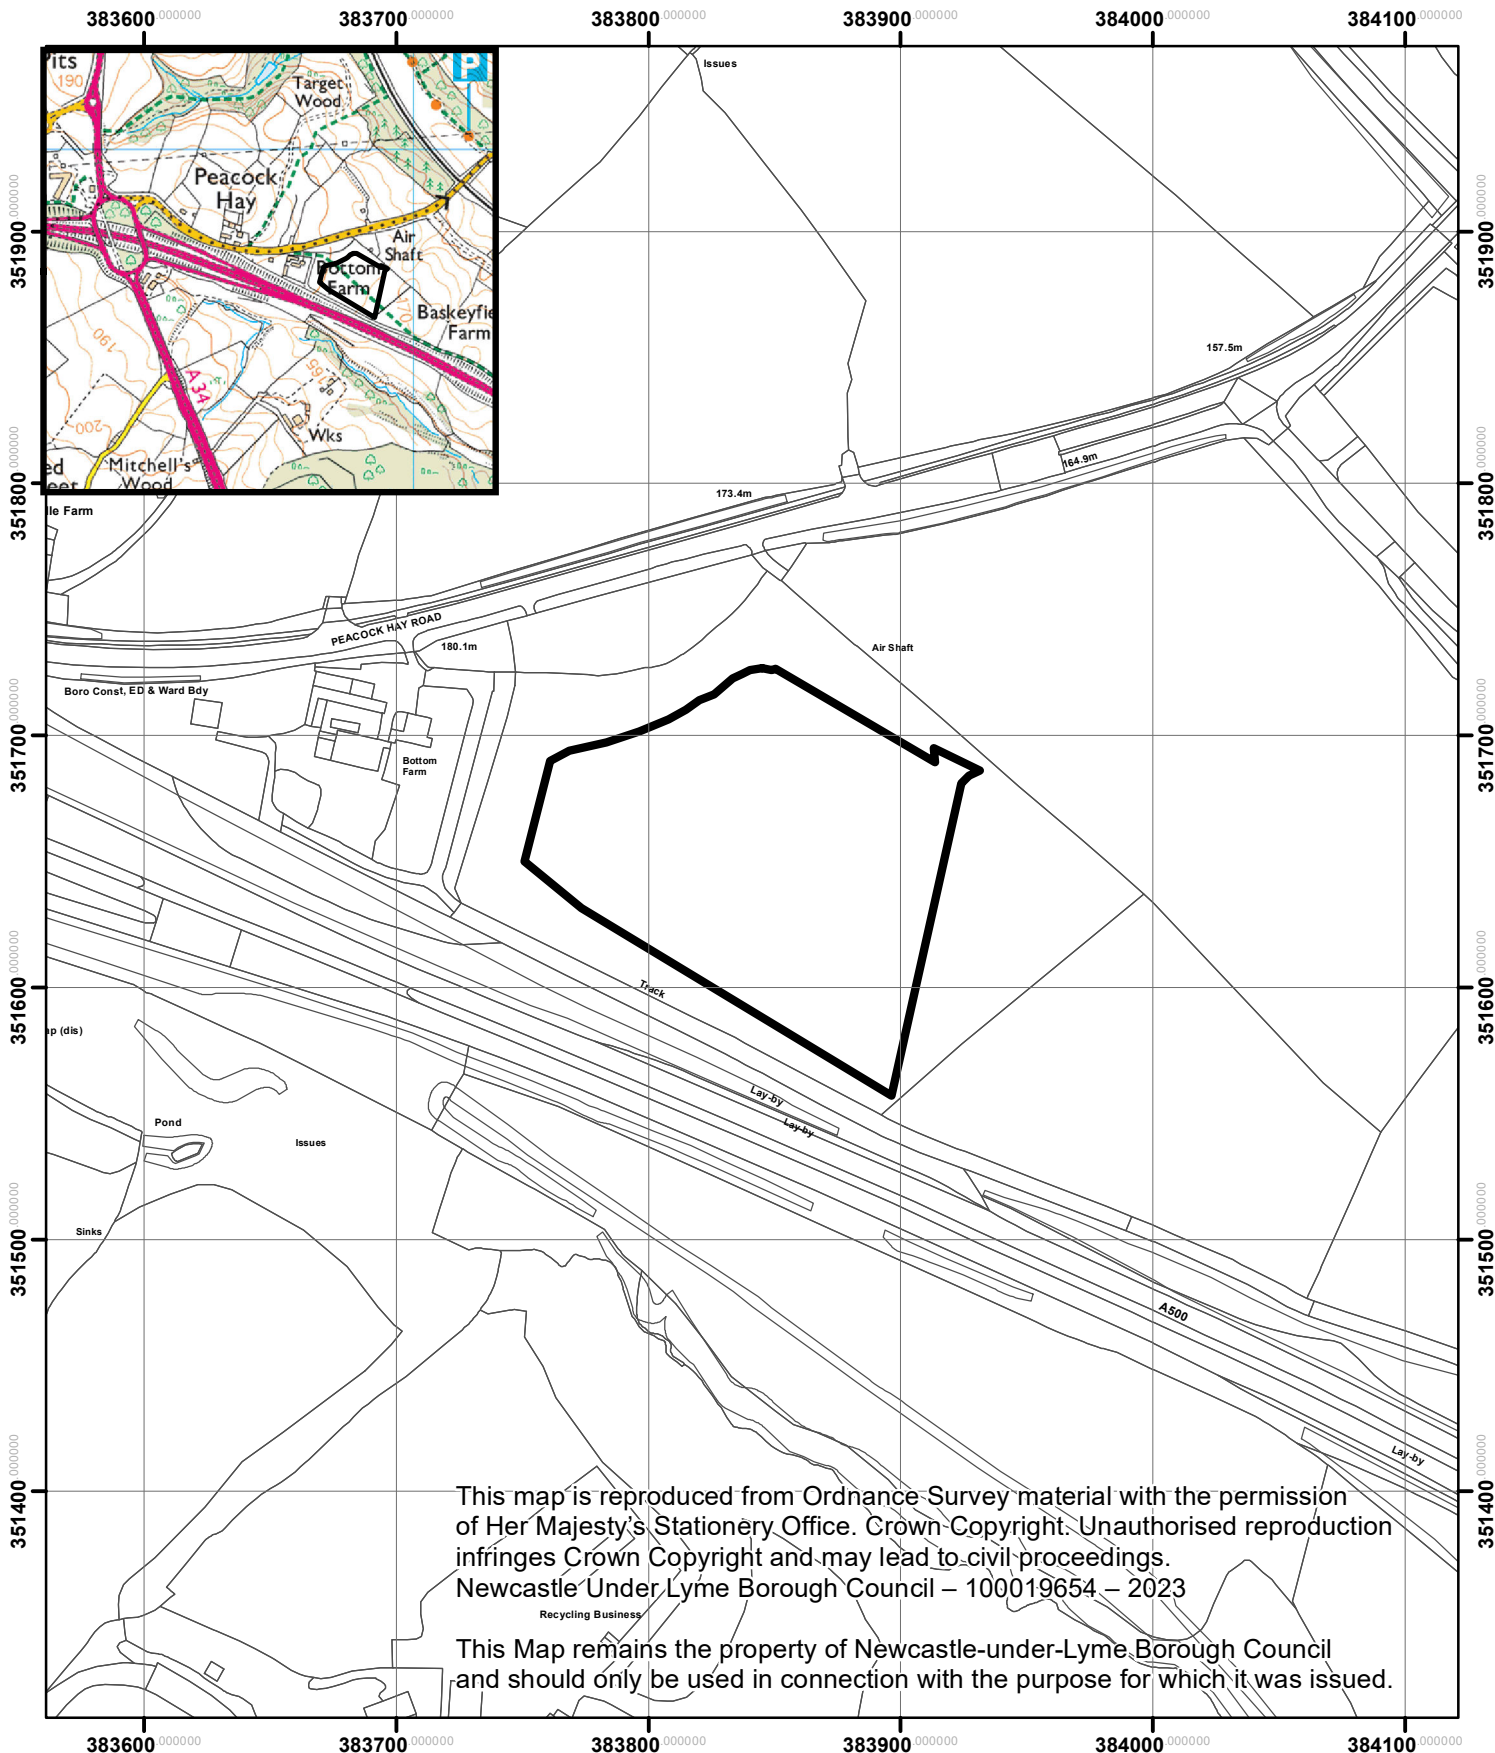

Land south west of Chatterley Valley, Peacock Hay Rd, Talke 23/00220/REM

This map is reproduced from Ordnance Survey material with the permission of Her Majesty's Stationery Office. Crown Copyright. Unauthorised reproduction infringes Crown Copyright and may lead to civil proceedings.
Newcastle Under Lyme Borough Council – 100019654 – 2023

This Map remains the property of Newcastle-under-Lyme Borough Council and should only be used in connection with the purpose for which it was issued.