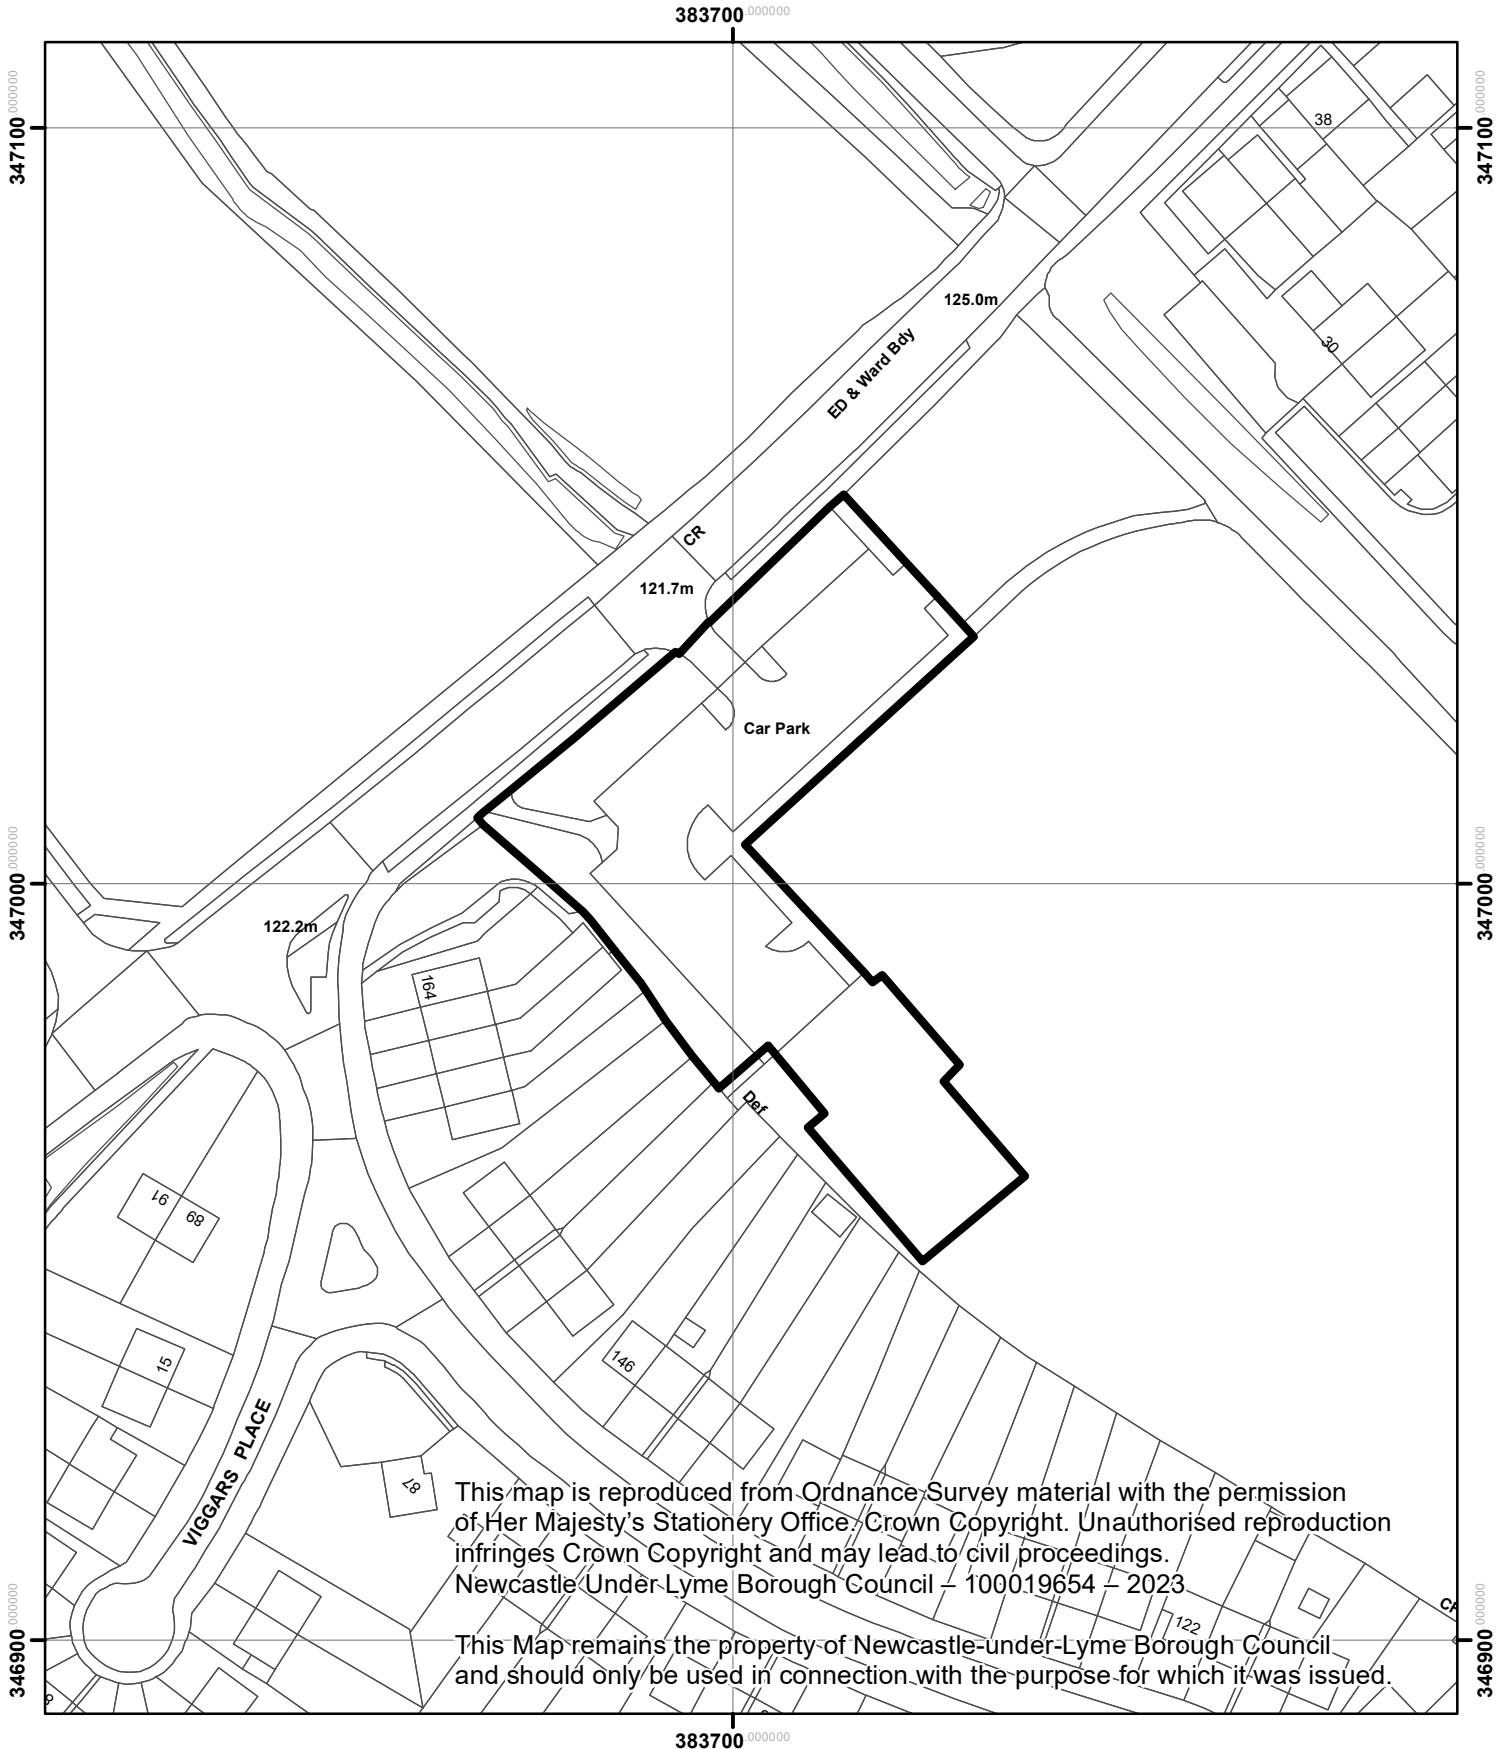

The Wammy, Lower Milehouse Lane, Newcastle Under Lyme

□
23/00142/DEEM3

This map is reproduced from Ordnance Survey material with the permission of Her Majesty's Stationery Office. Crown Copyright. Unauthorised reproduction infringes Crown Copyright and may lead to civil proceedings. Newcastle Under Lyme Borough Council - 100019654 - 2023

This Map remains the property of Newcastle-under-Lyme Borough Council and should only be used in connection with the purpose for which it was issued.