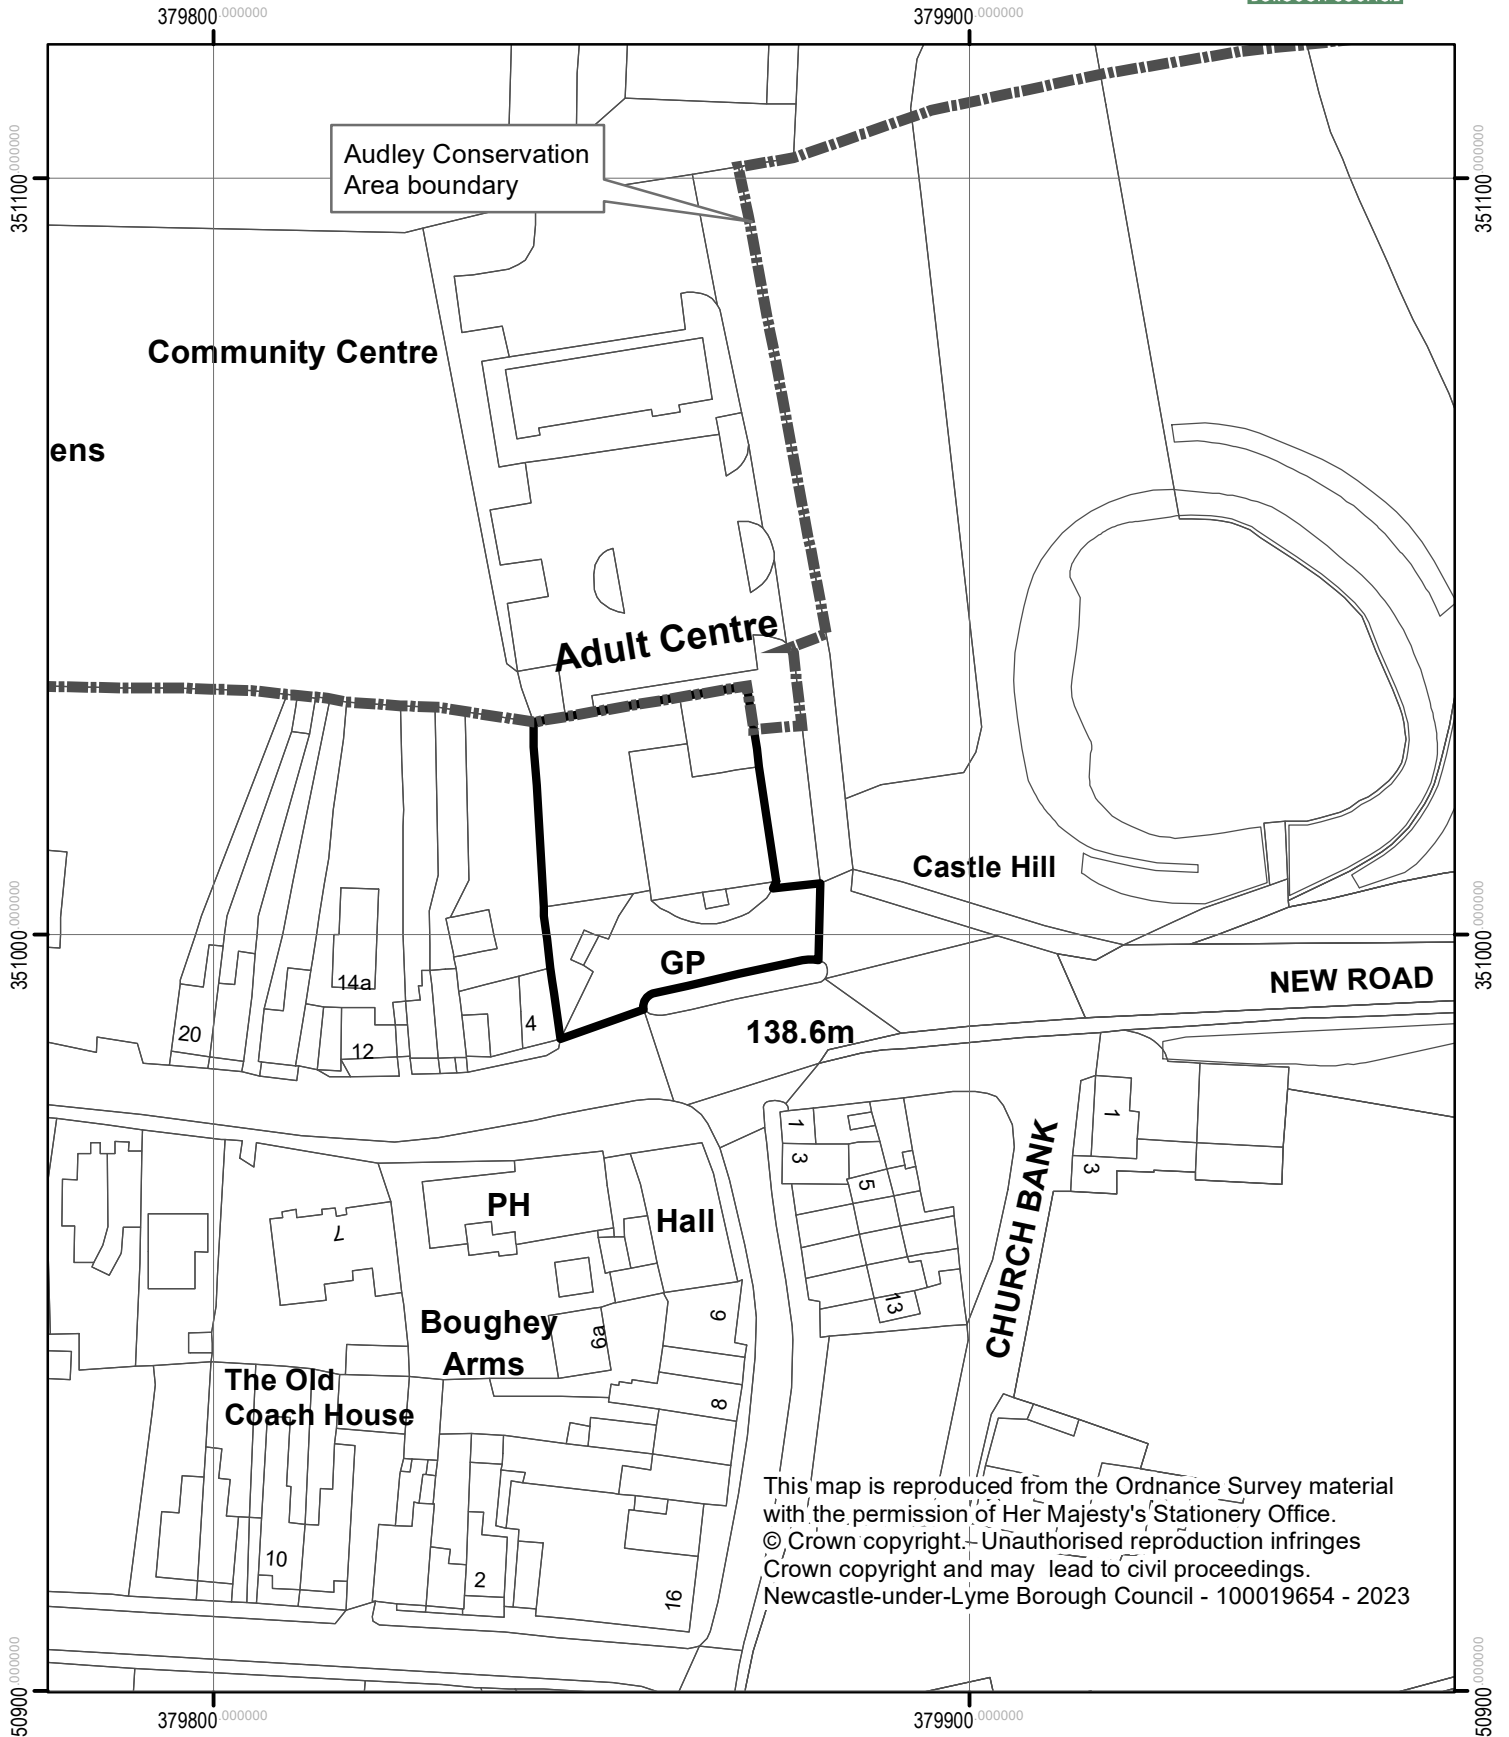

Castle Hill, 2 Nantwich Road, Audley

This map is reproduced from the Ordnance Survey material with the permission of Her Majesty's Stationery Office. © Crown copyright. Unauthorised reproduction infringes Crown copyright and may lead to civil proceedings. Newcastle-under-Lyme Borough Council - 100019654 - 2023