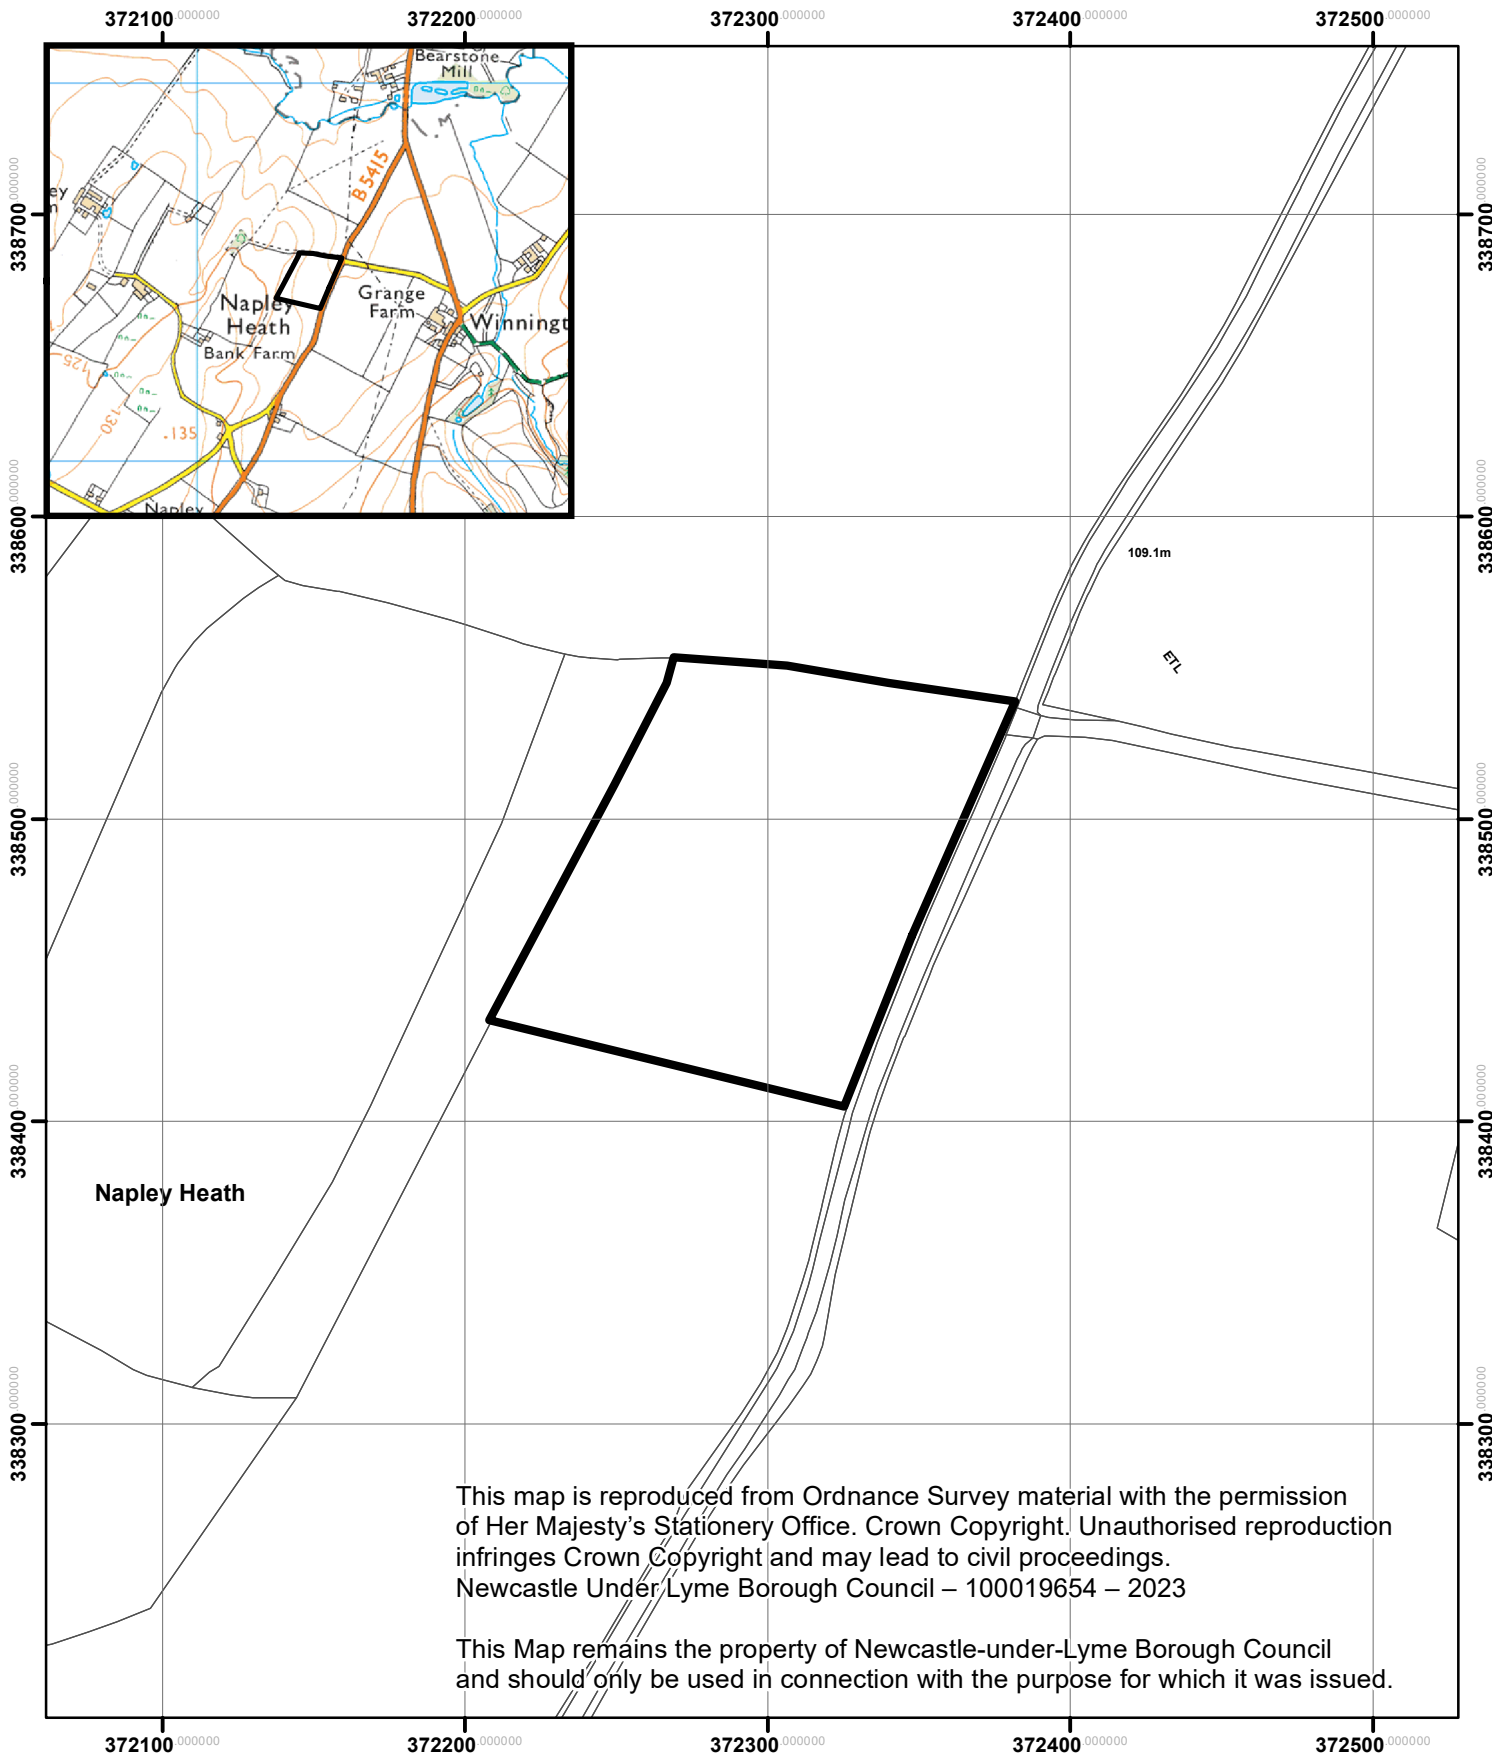

Land At Pool Farm 82 Napley Road Napley

22/00724/FUL

This map is reproduced from Ordnance Survey material with the permission of Her Majesty's Stationery Office. Crown Copyright. Unauthorised reproduction infringes Crown Copyright and may lead to civil proceedings.
Newcastle Under Lyme Borough Council – 100019654 – 2023

This Map remains the property of Newcastle-under-Lyme Borough Council and should only be used in connection with the purpose for which it was issued.

1:2,500