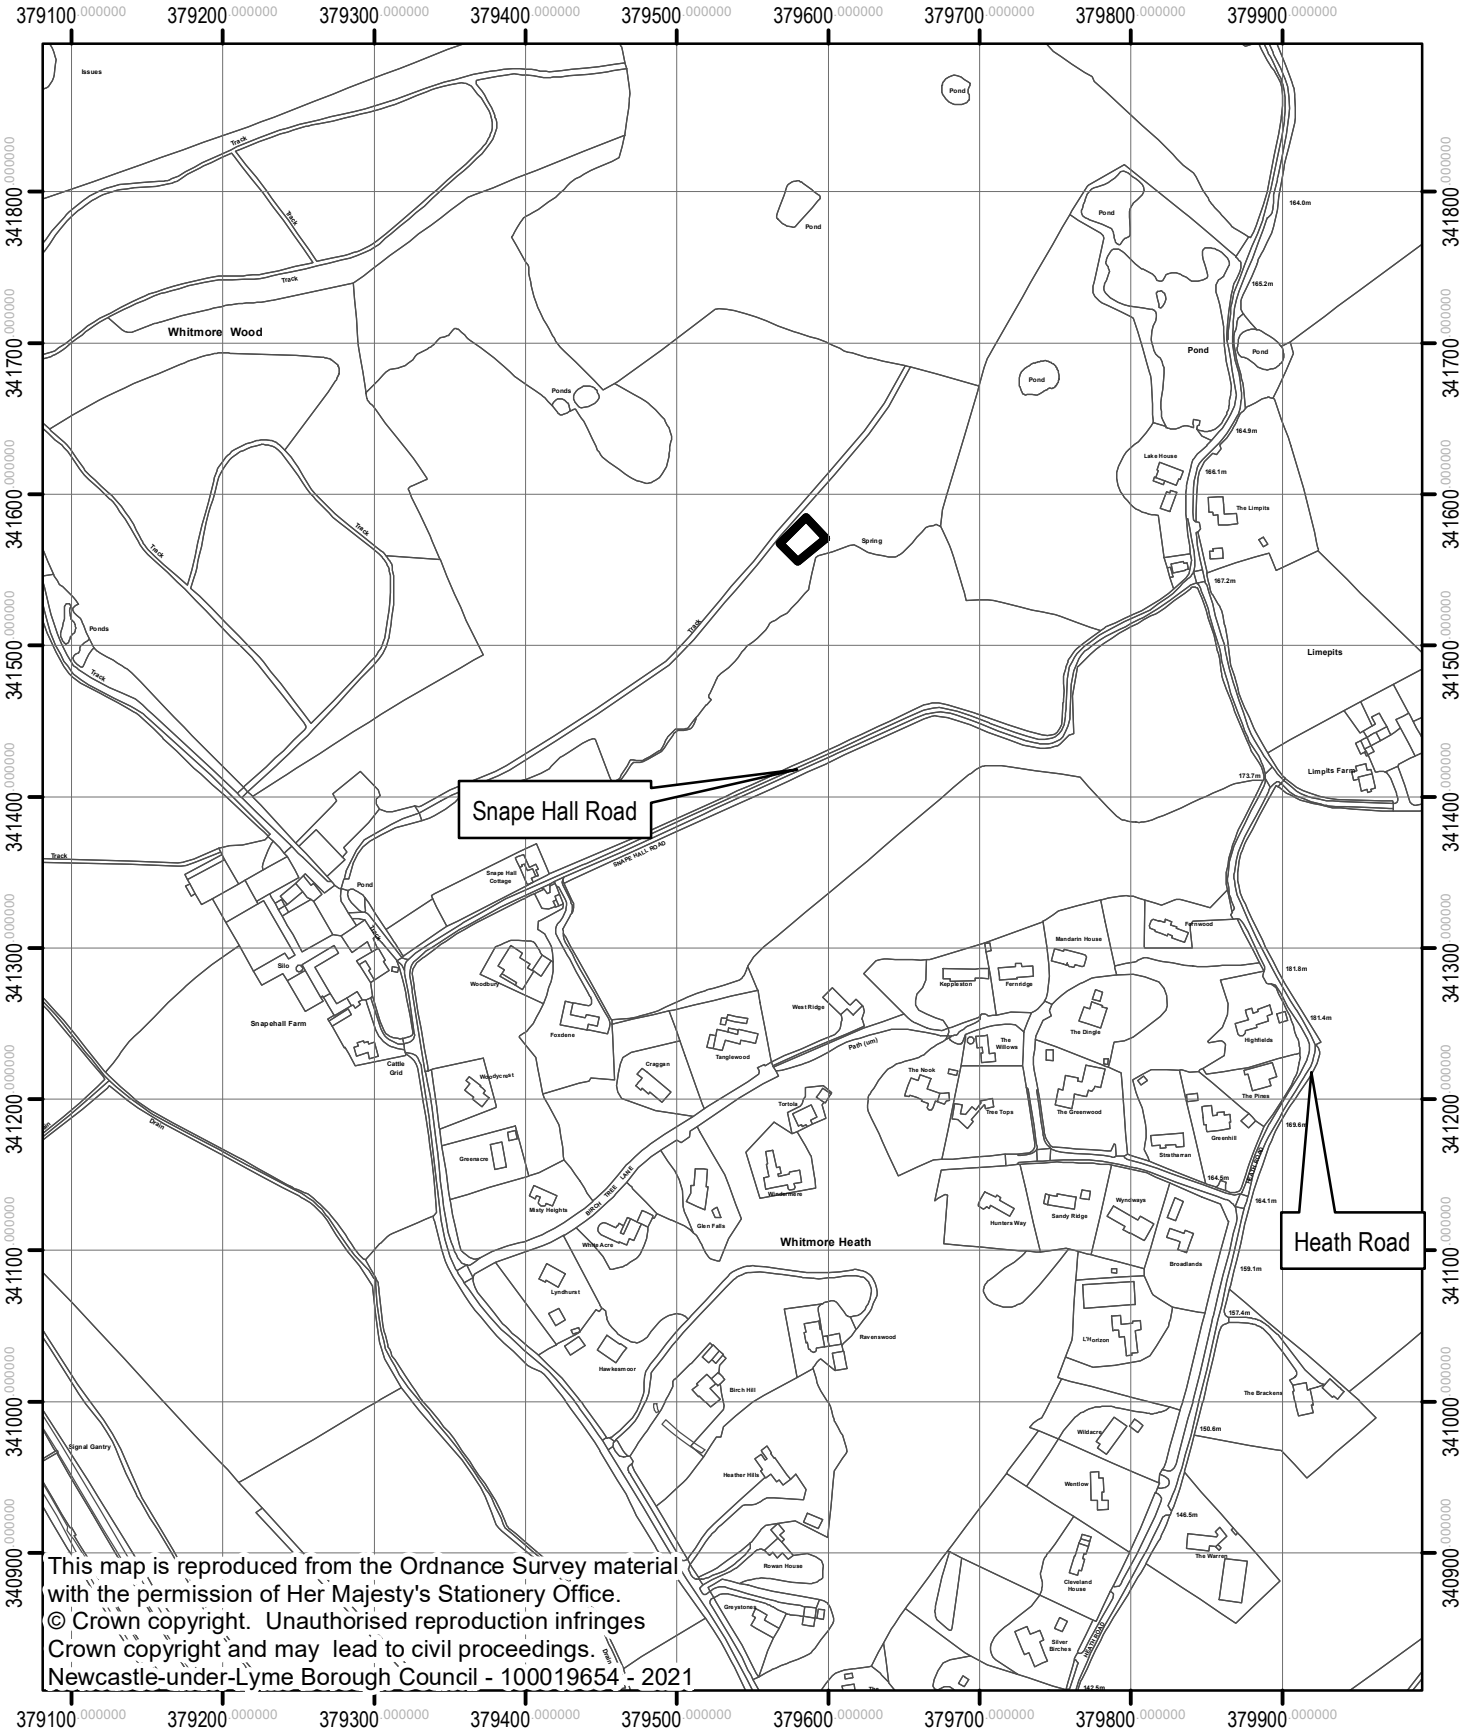

23/00116/SCH17
Land Off
Snape Hall Road
Baldwins Gate

This map is reproduced from the Ordnance Survey material with the permission of Her Majesty's Stationery Office. © Crown copyright. Unauthorised reproduction infringes Crown copyright and may lead to civil proceedings. Newcastle-under-Lyme Borough Council - 100019654 - 2021