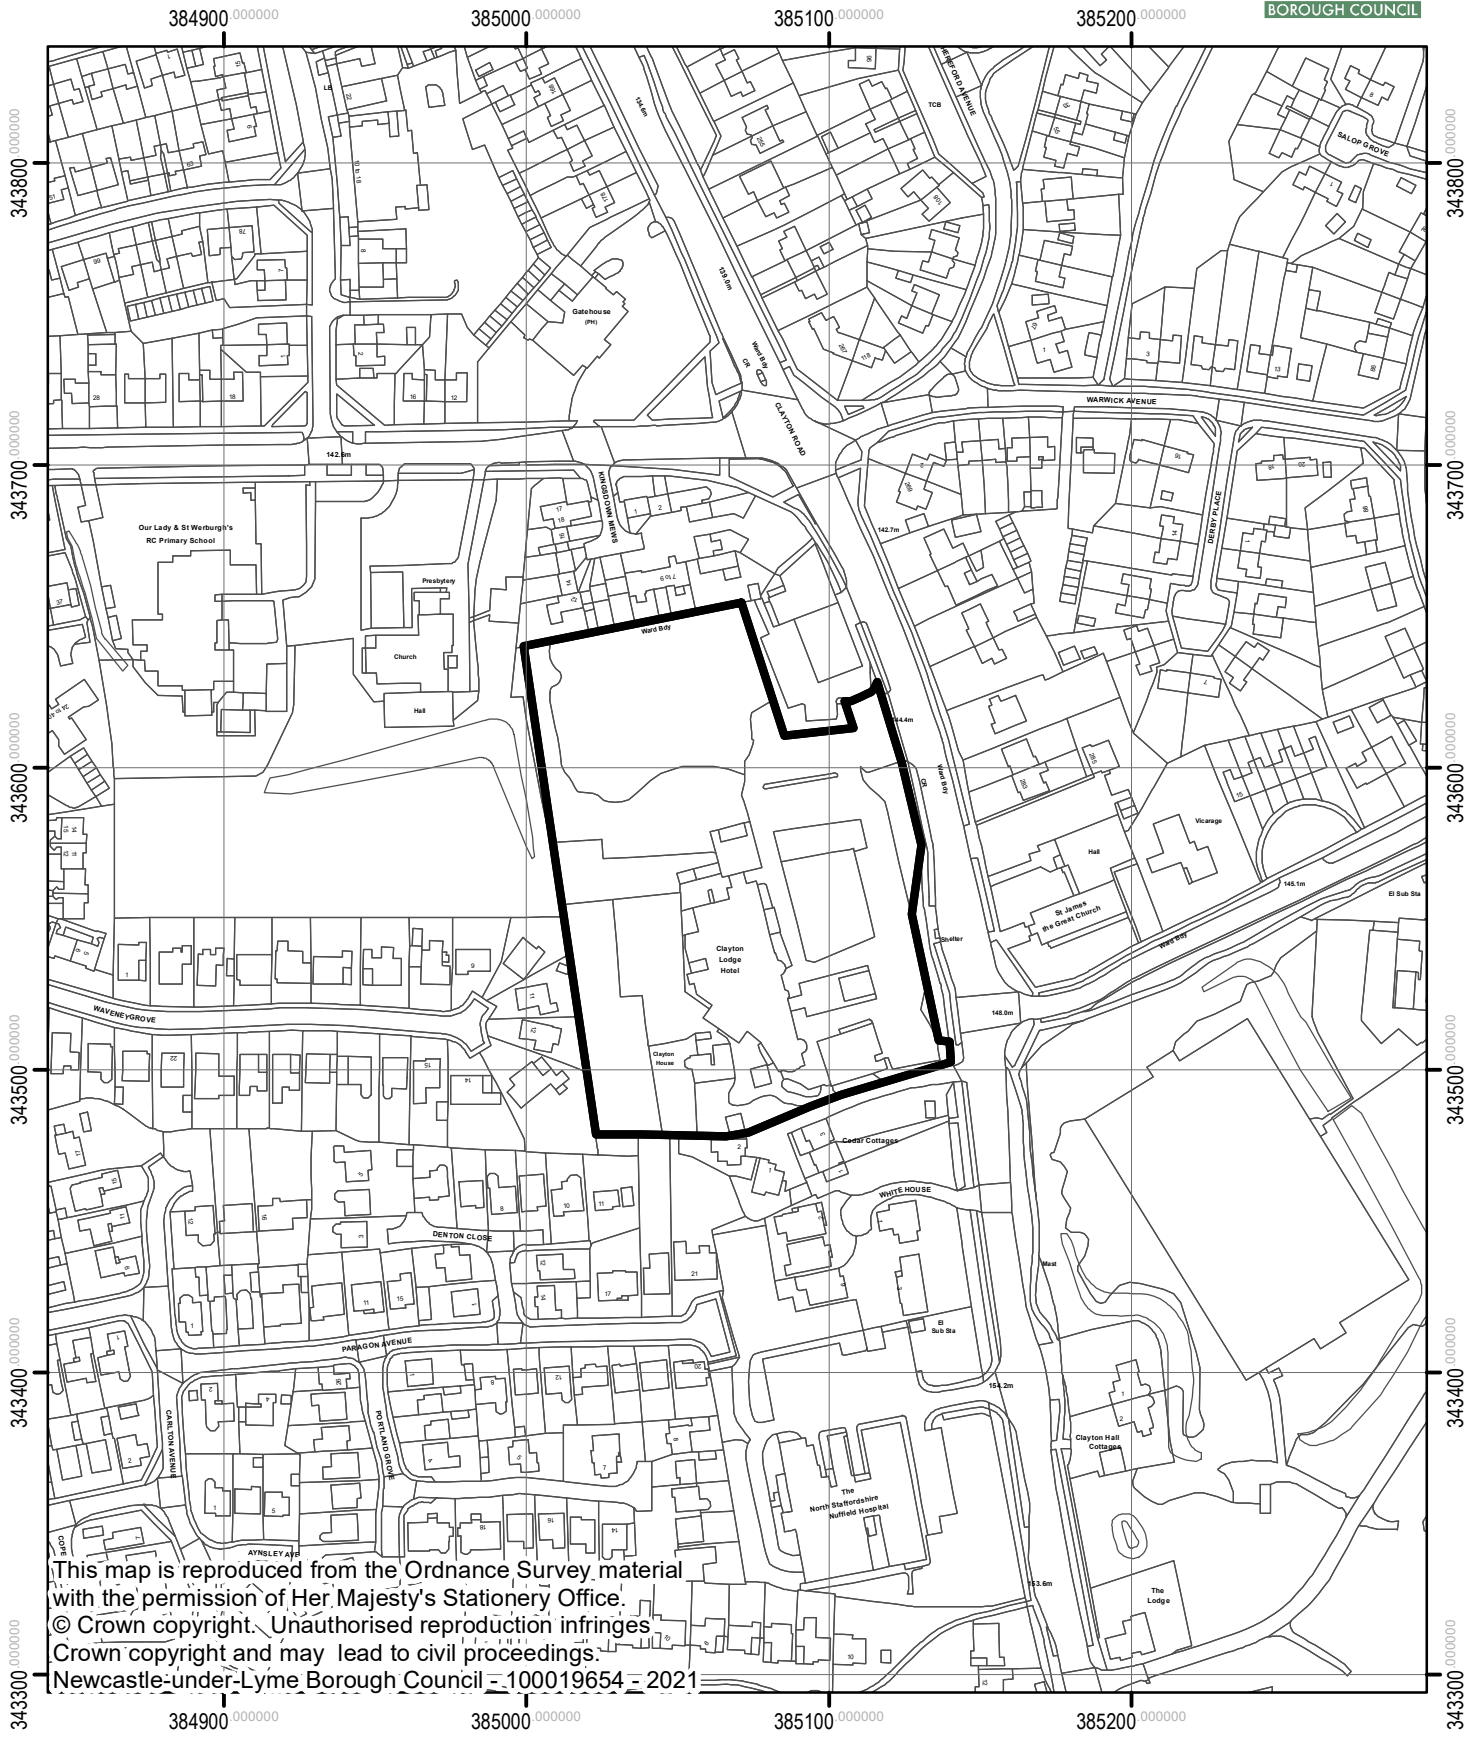

22/00284/FUL Former Clayton Lodge Hotel Clayton Road

This map is reproduced from the Ordnance Survey material with the permission of Her Majesty's Stationery Office. © Crown copyright. Unauthorised reproduction infringes Crown copyright and may lead to civil proceedings. Newcastle-under-Lyme Borough Council - 100019654 - 2021