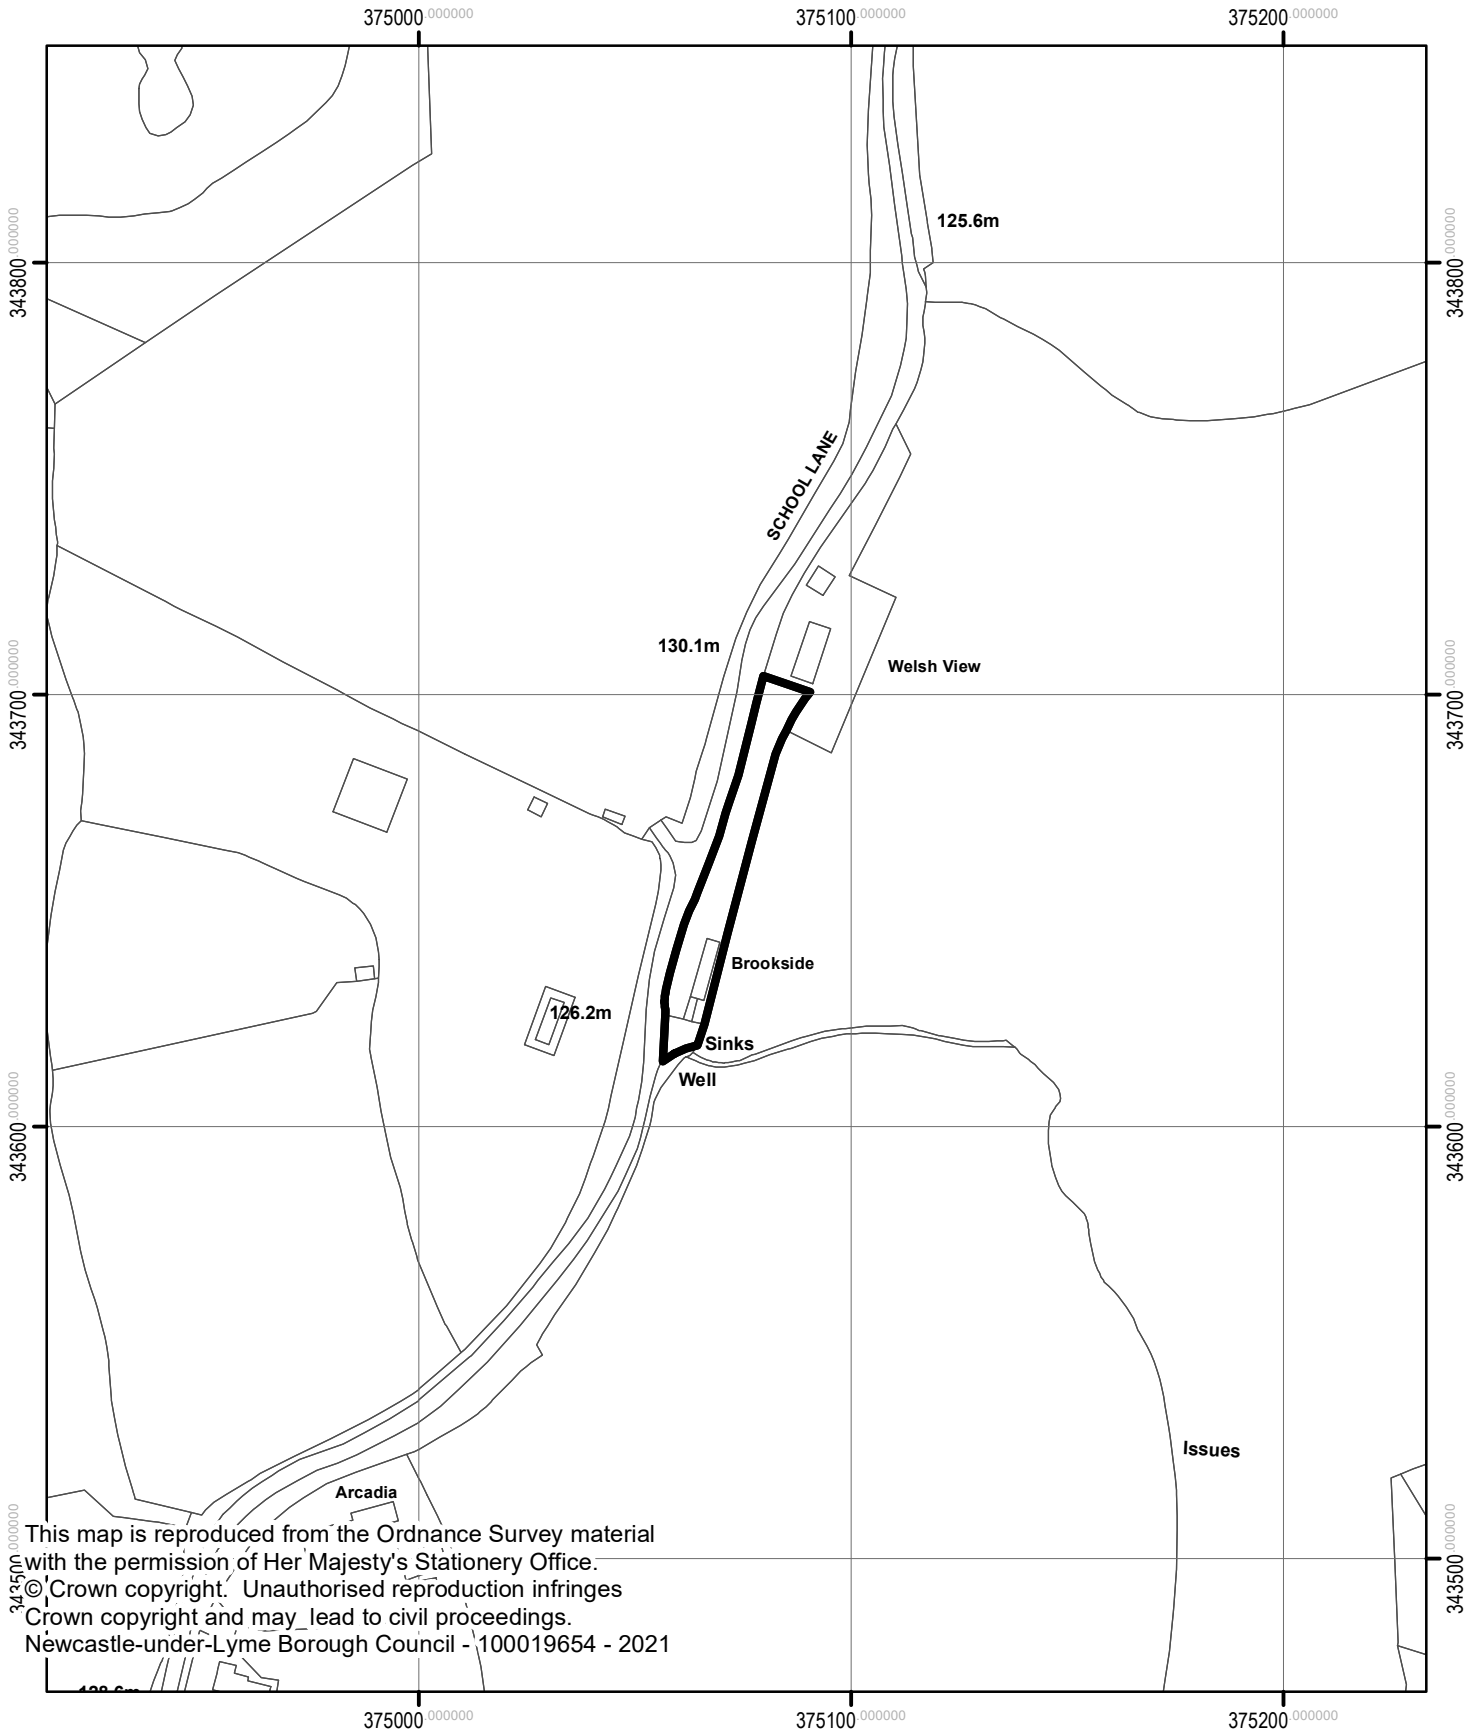

22/01051/FUL
Brookside, School Lane
Onneley

This map is reproduced from the Ordnance Survey material with the permission of Her Majesty's Stationery Office. © Crown copyright. Unauthorised reproduction infringes Crown copyright and may lead to civil proceedings. Newcastle-under-Lyme Borough Council - 100019654 - 2021