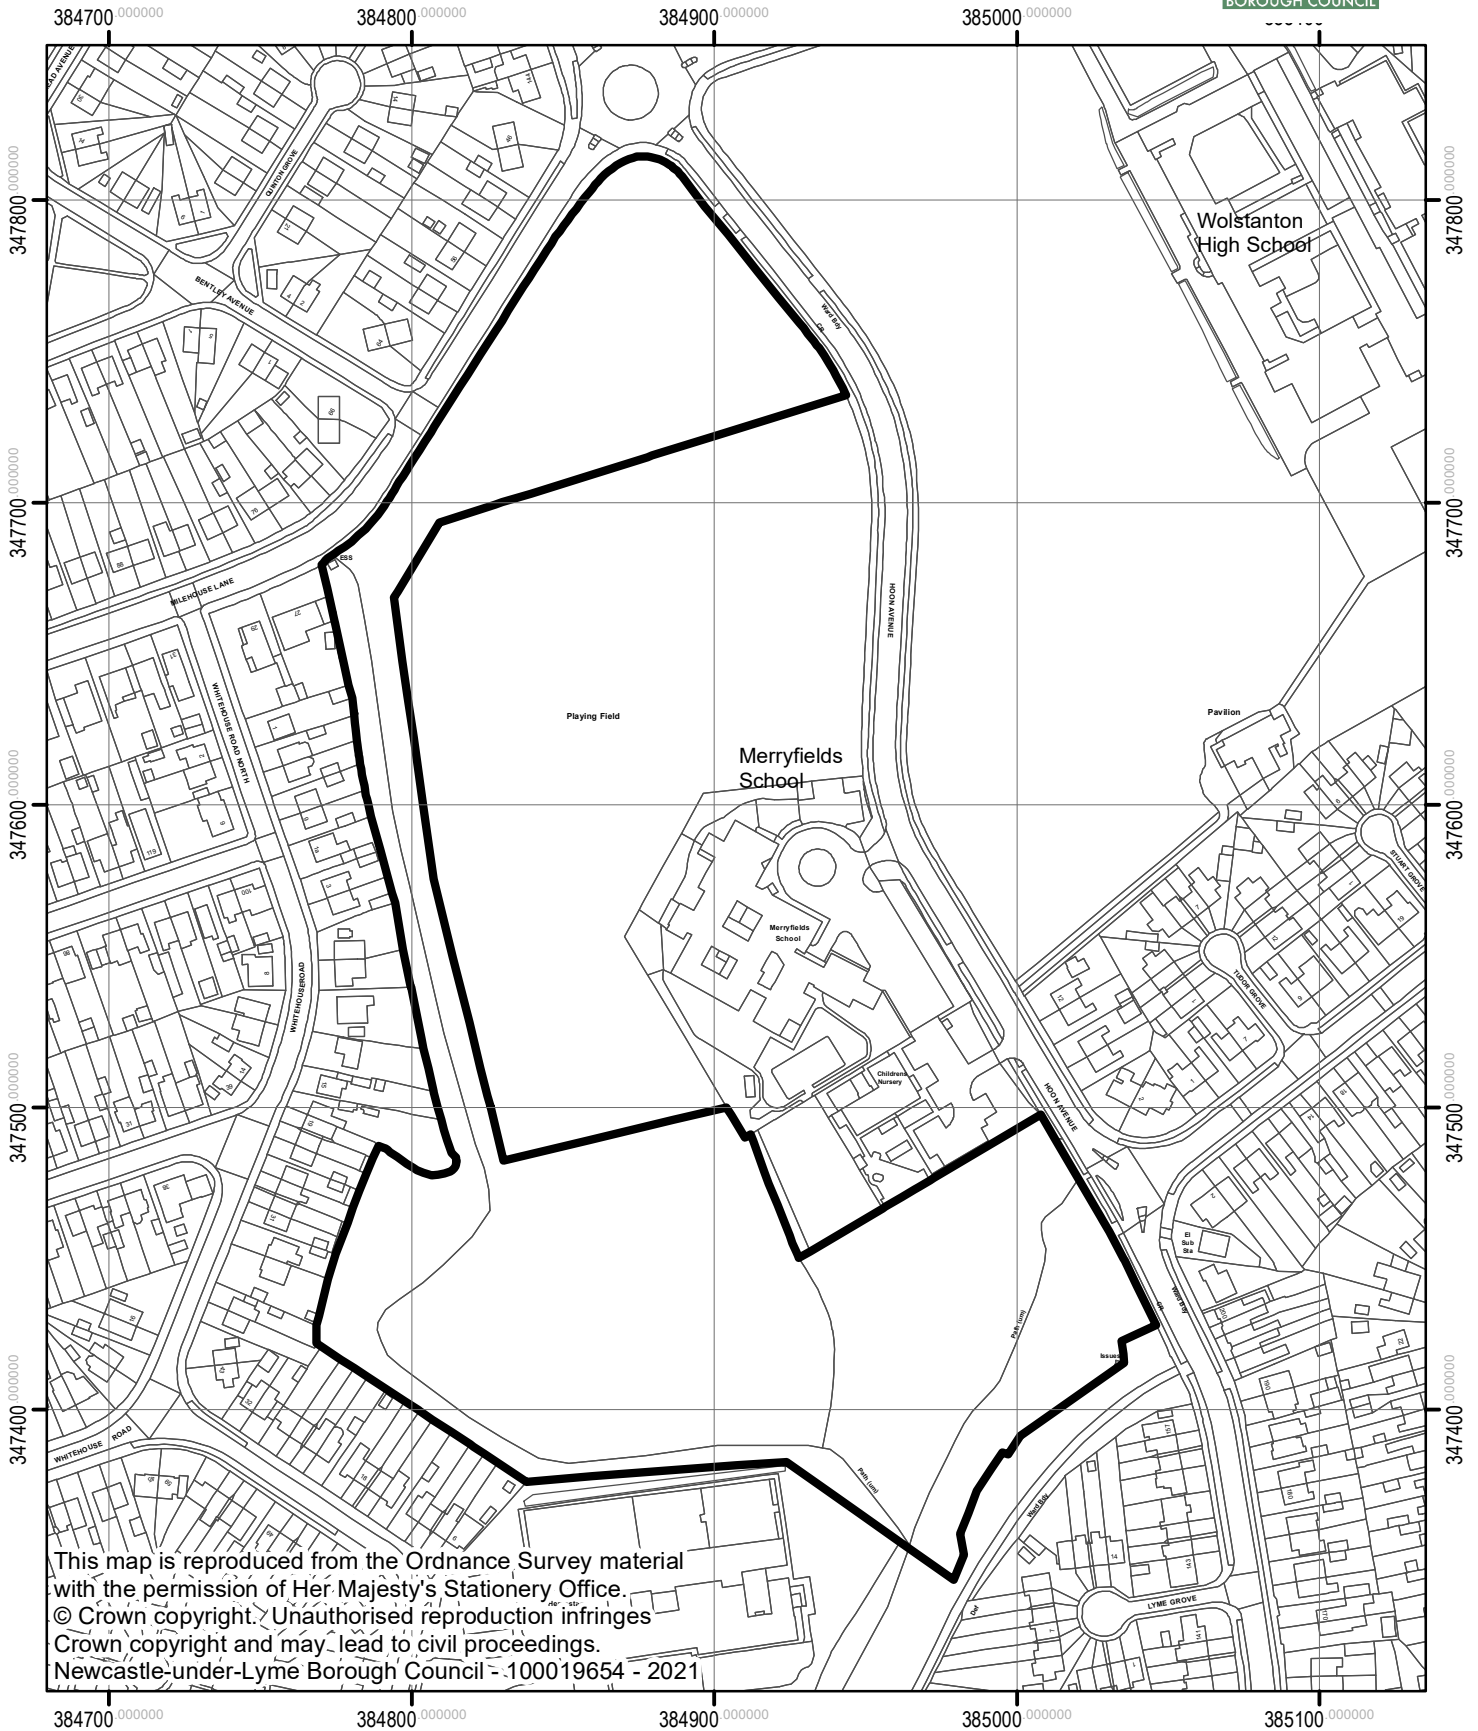

# 20/01078/OUT Land Adjacent Hoon Avenue and Milehouse Lane, Newcastle.

This map is reproduced from the Ordnance Survey material with the permission of Her Majesty's Stationery Office. © Crown copyright. Unauthorised reproduction infringes Crown copyright and may lead to civil proceedings. Newcastle-under-Lyme Borough Council - 100019654 - 2021