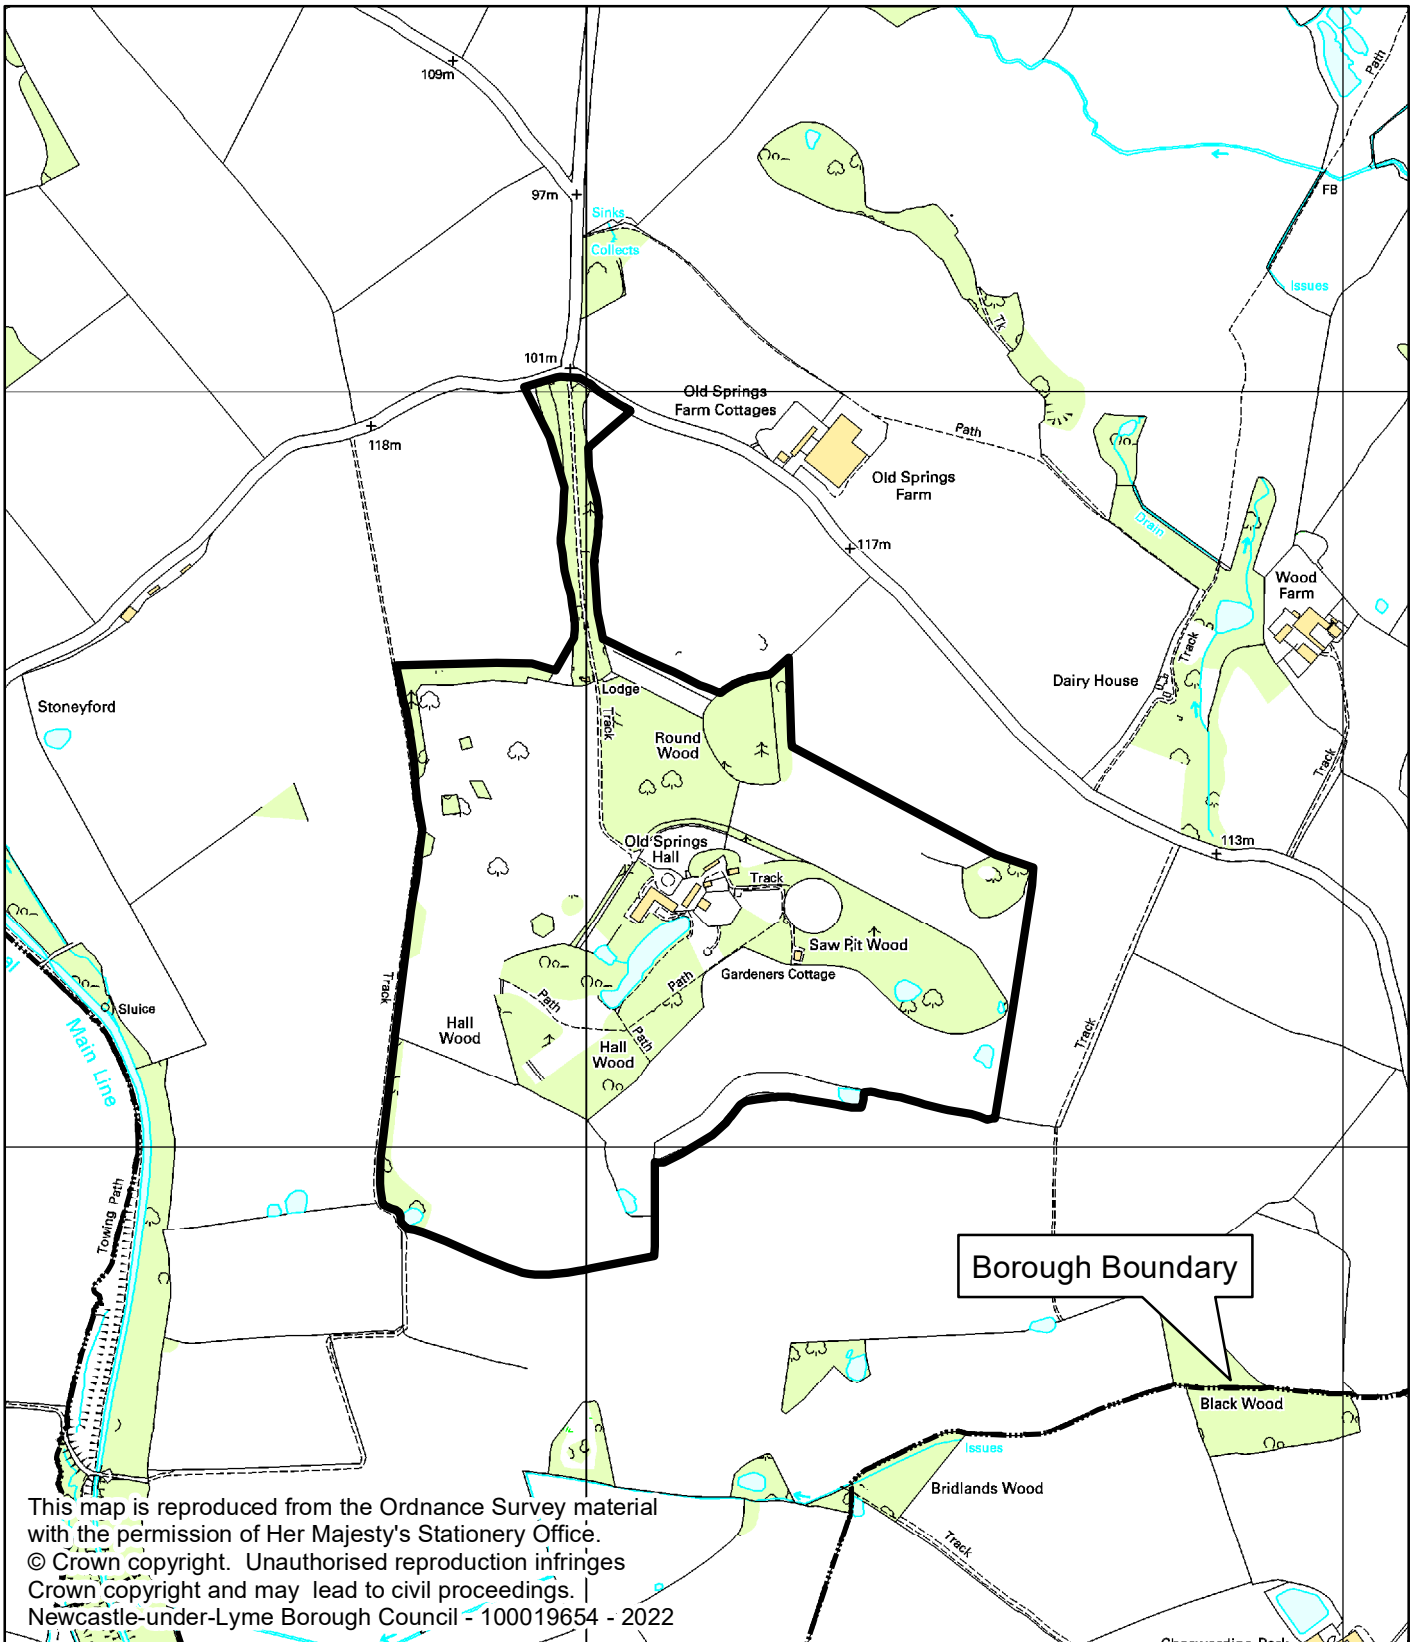

Old Springs Hall, Market Drayton

This map is reproduced from the Ordnance Survey material with the permission of Her Majesty's Stationery Office.
© Crown copyright. Unauthorised reproduction infringes Crown copyright and may lead to civil proceedings.
Newcastle-under-Lyme Borough Council - 100019654 - 2022