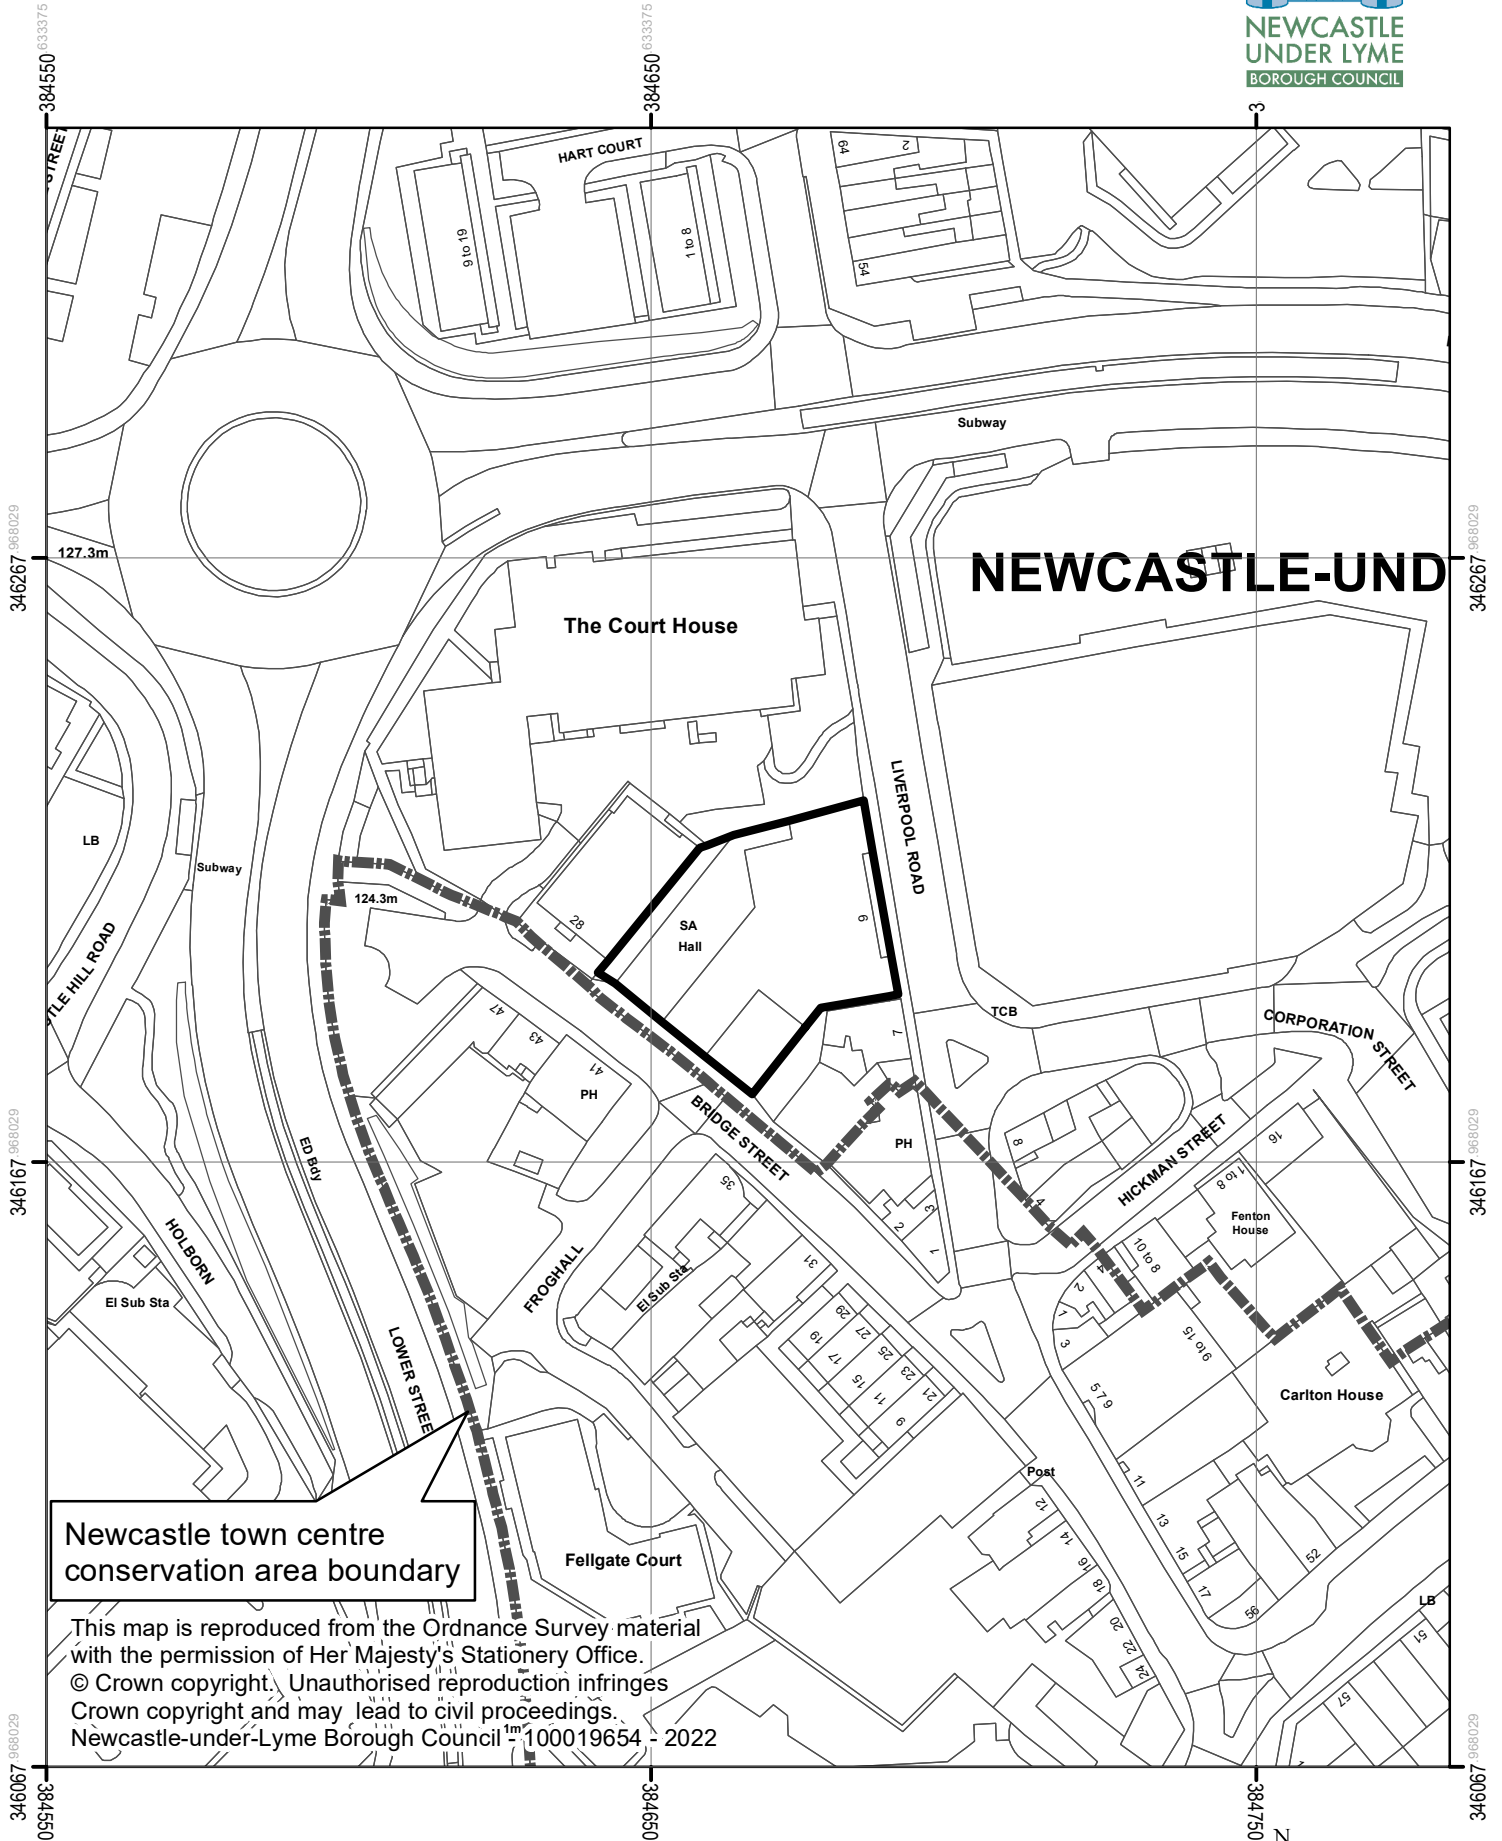

22/00397/FUL
9-11 Liverpool Road, Newcastle

Newcastle town centre conservation area boundary

This map is reproduced from the Ordnance Survey material with the permission of Her Majesty's Stationery Office.
© Crown copyright. Unauthorised reproduction infringes Crown copyright and may lead to civil proceedings.
Newcastle-under-Lyme Borough Council 100019654 - 2022