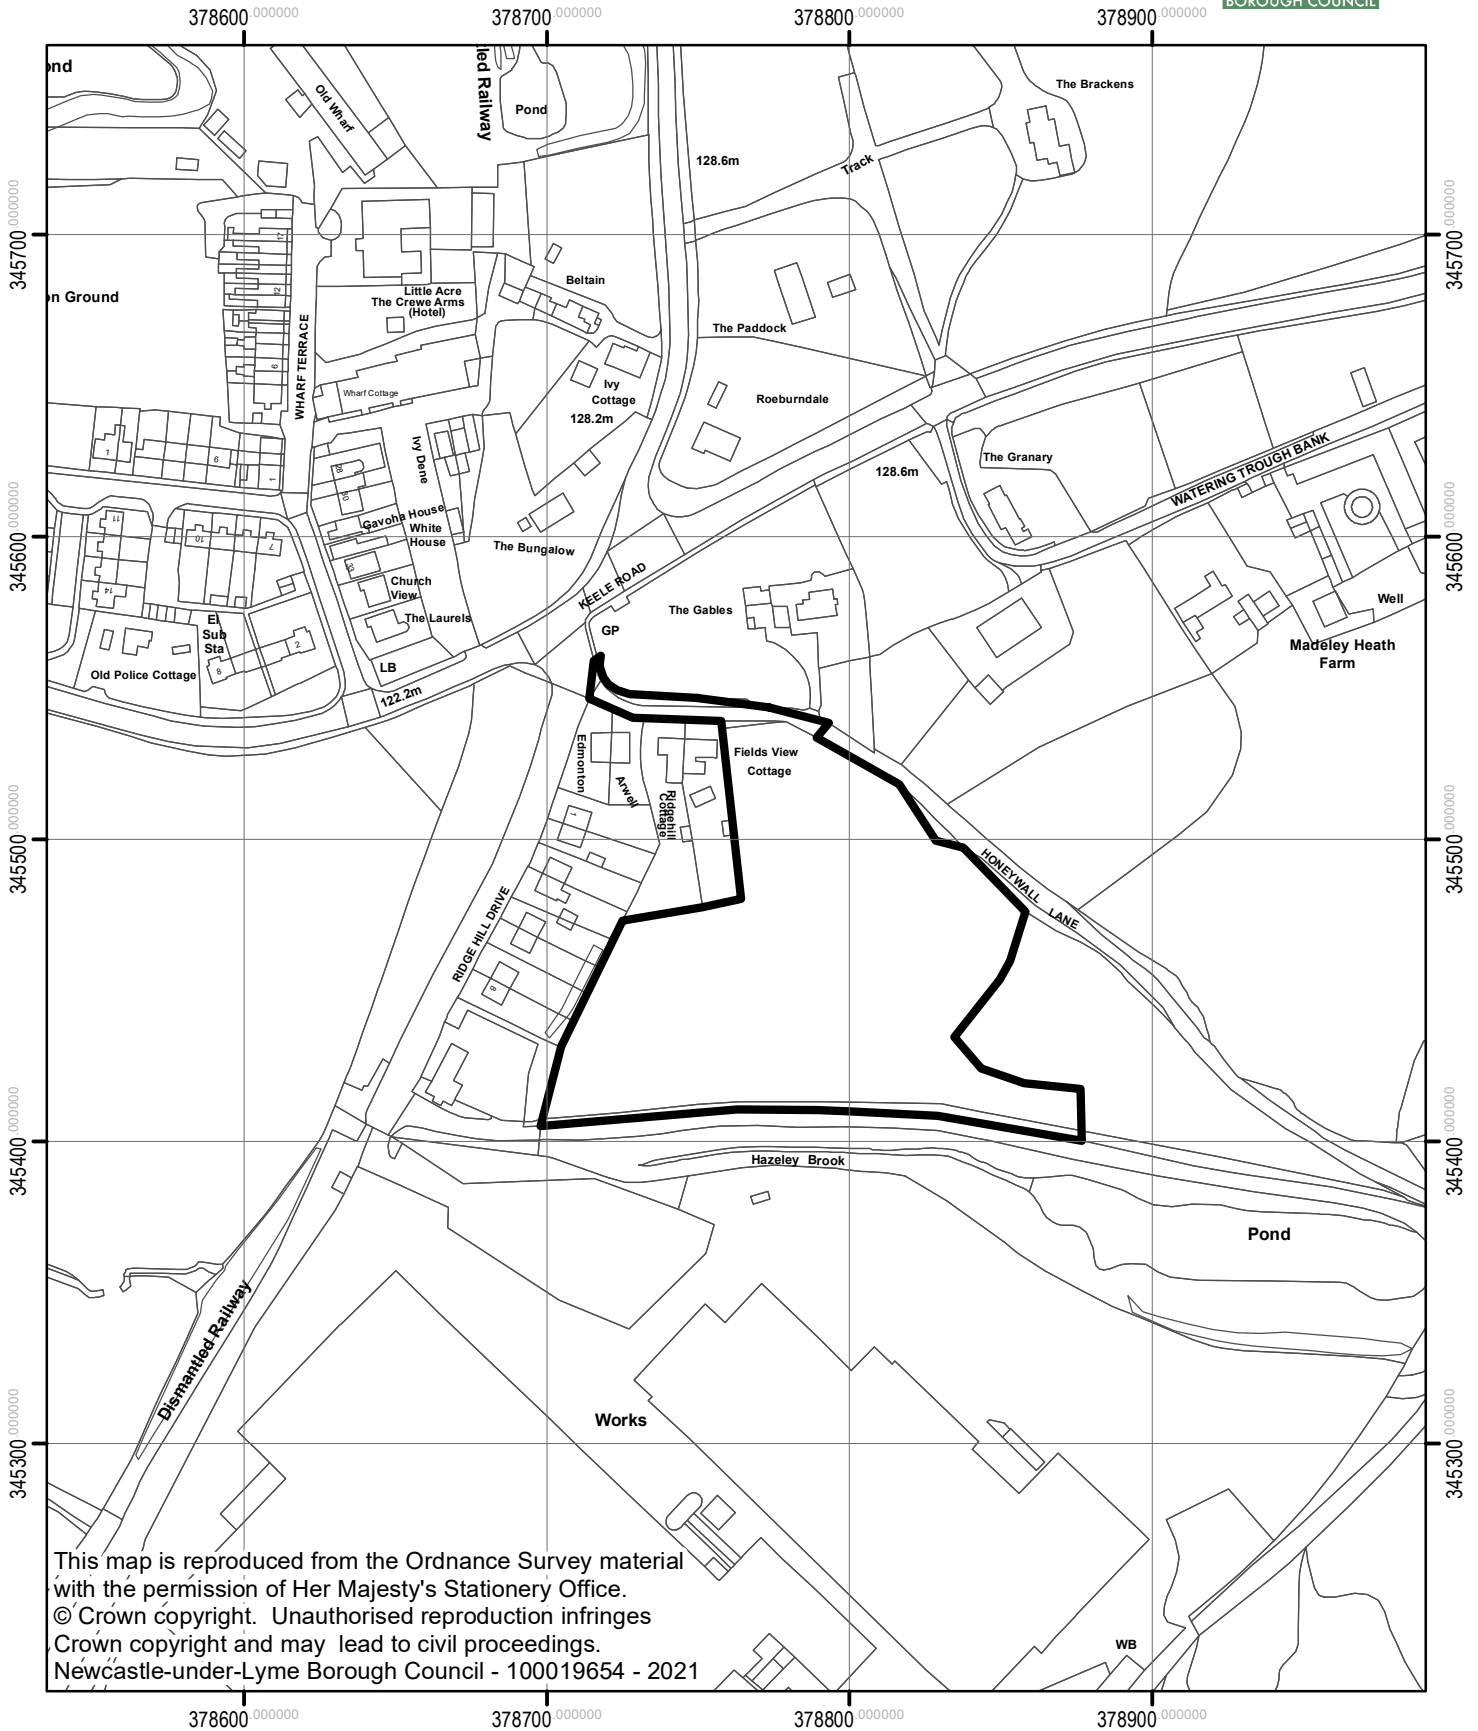

# 20/00972/DOB Land south of Honeywall Lane

This map is reproduced from the Ordnance Survey material with the permission of Her Majesty's Stationery Office.  
© Crown copyright. Unauthorised reproduction infringes Crown copyright and may lead to civil proceedings.  
Newcastle-under-Lyme Borough Council - 100019654 - 2021