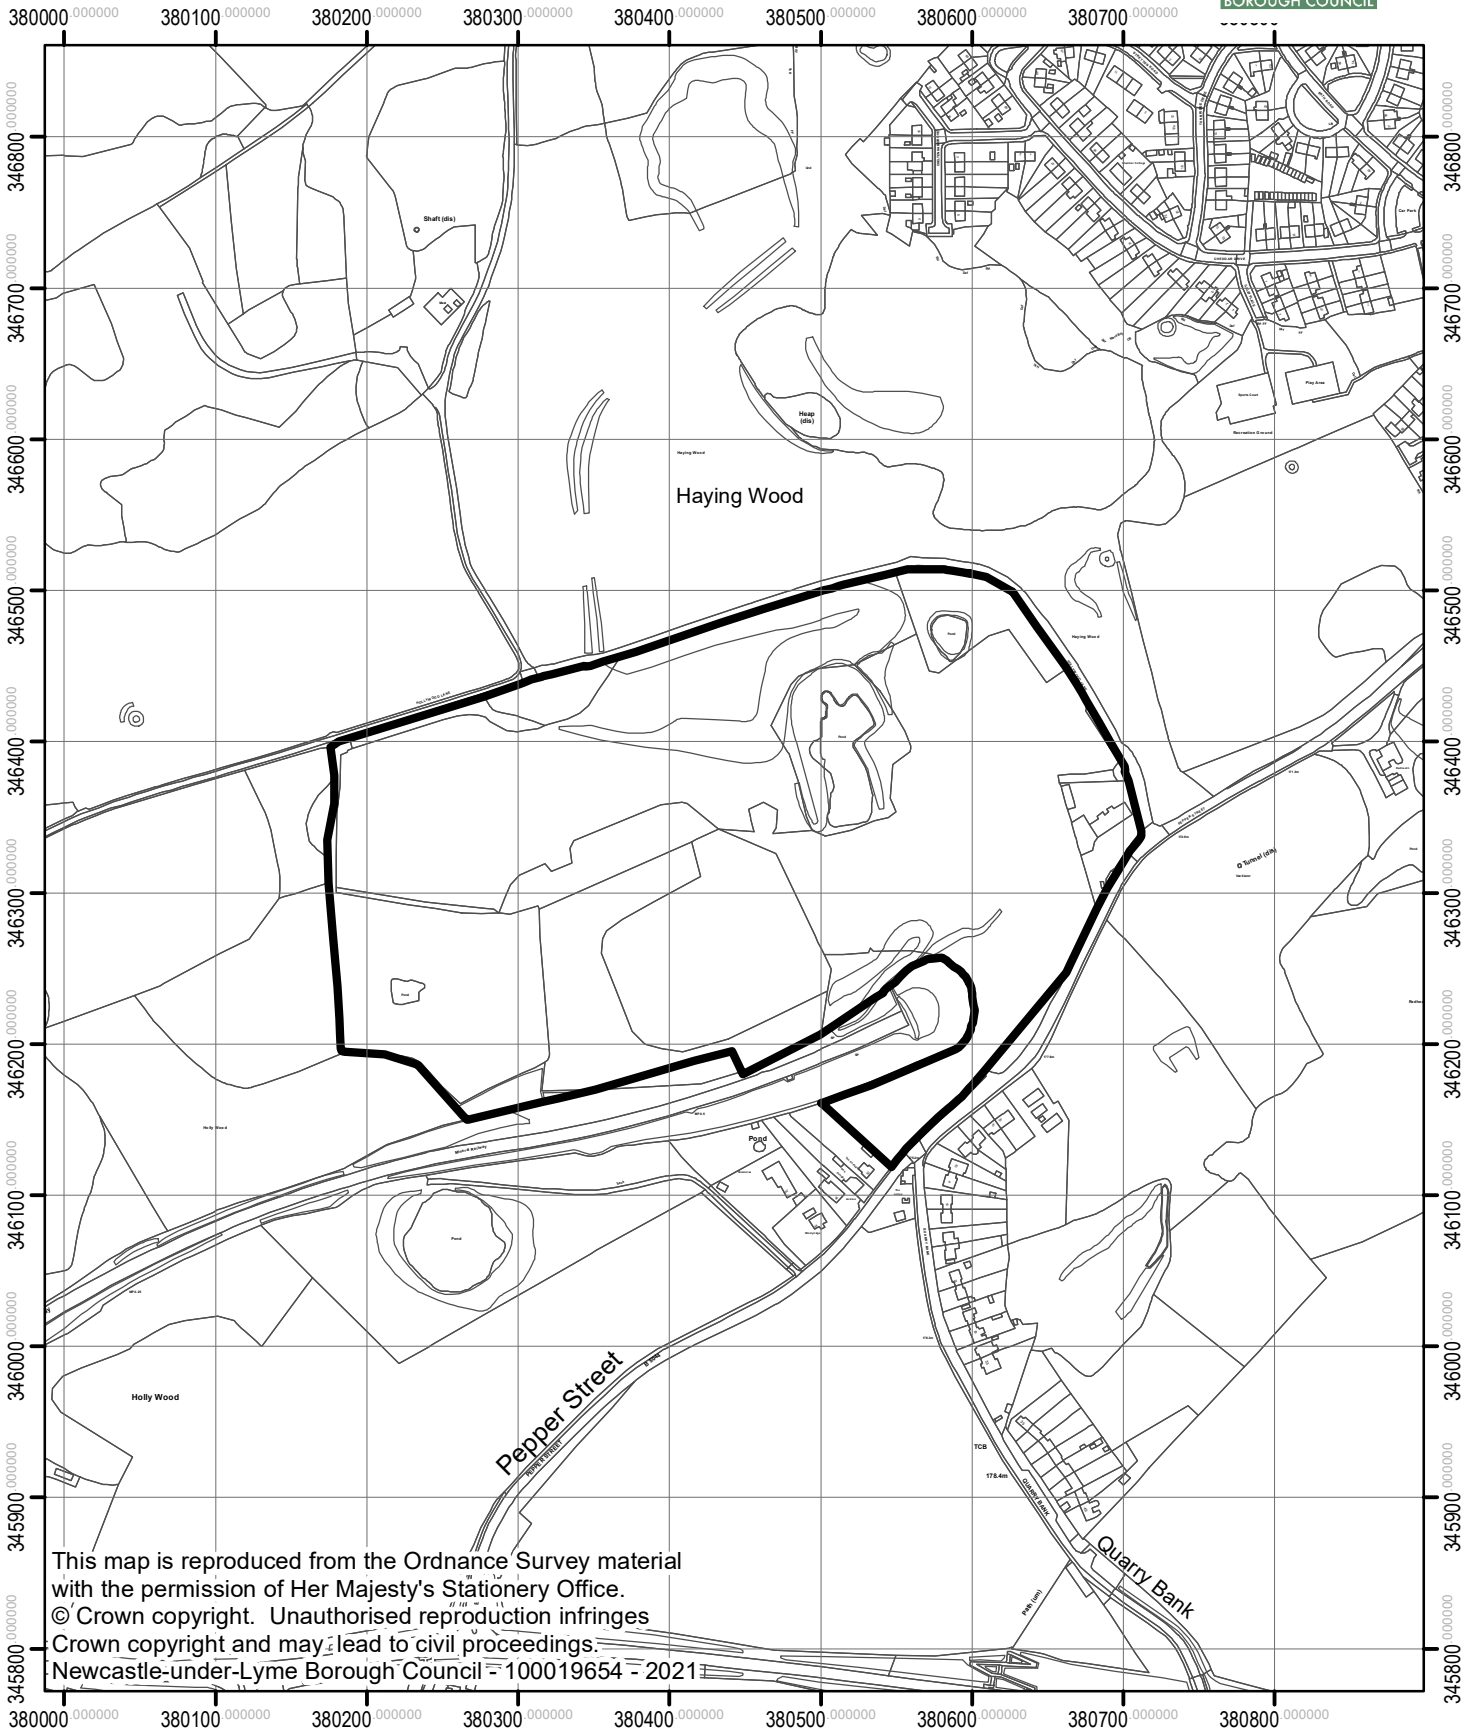

**22/00094/FUL**  
**Land North Of Pepper Street**  
**Keele**

**Newcastle Borough Council**

**1:5,000**