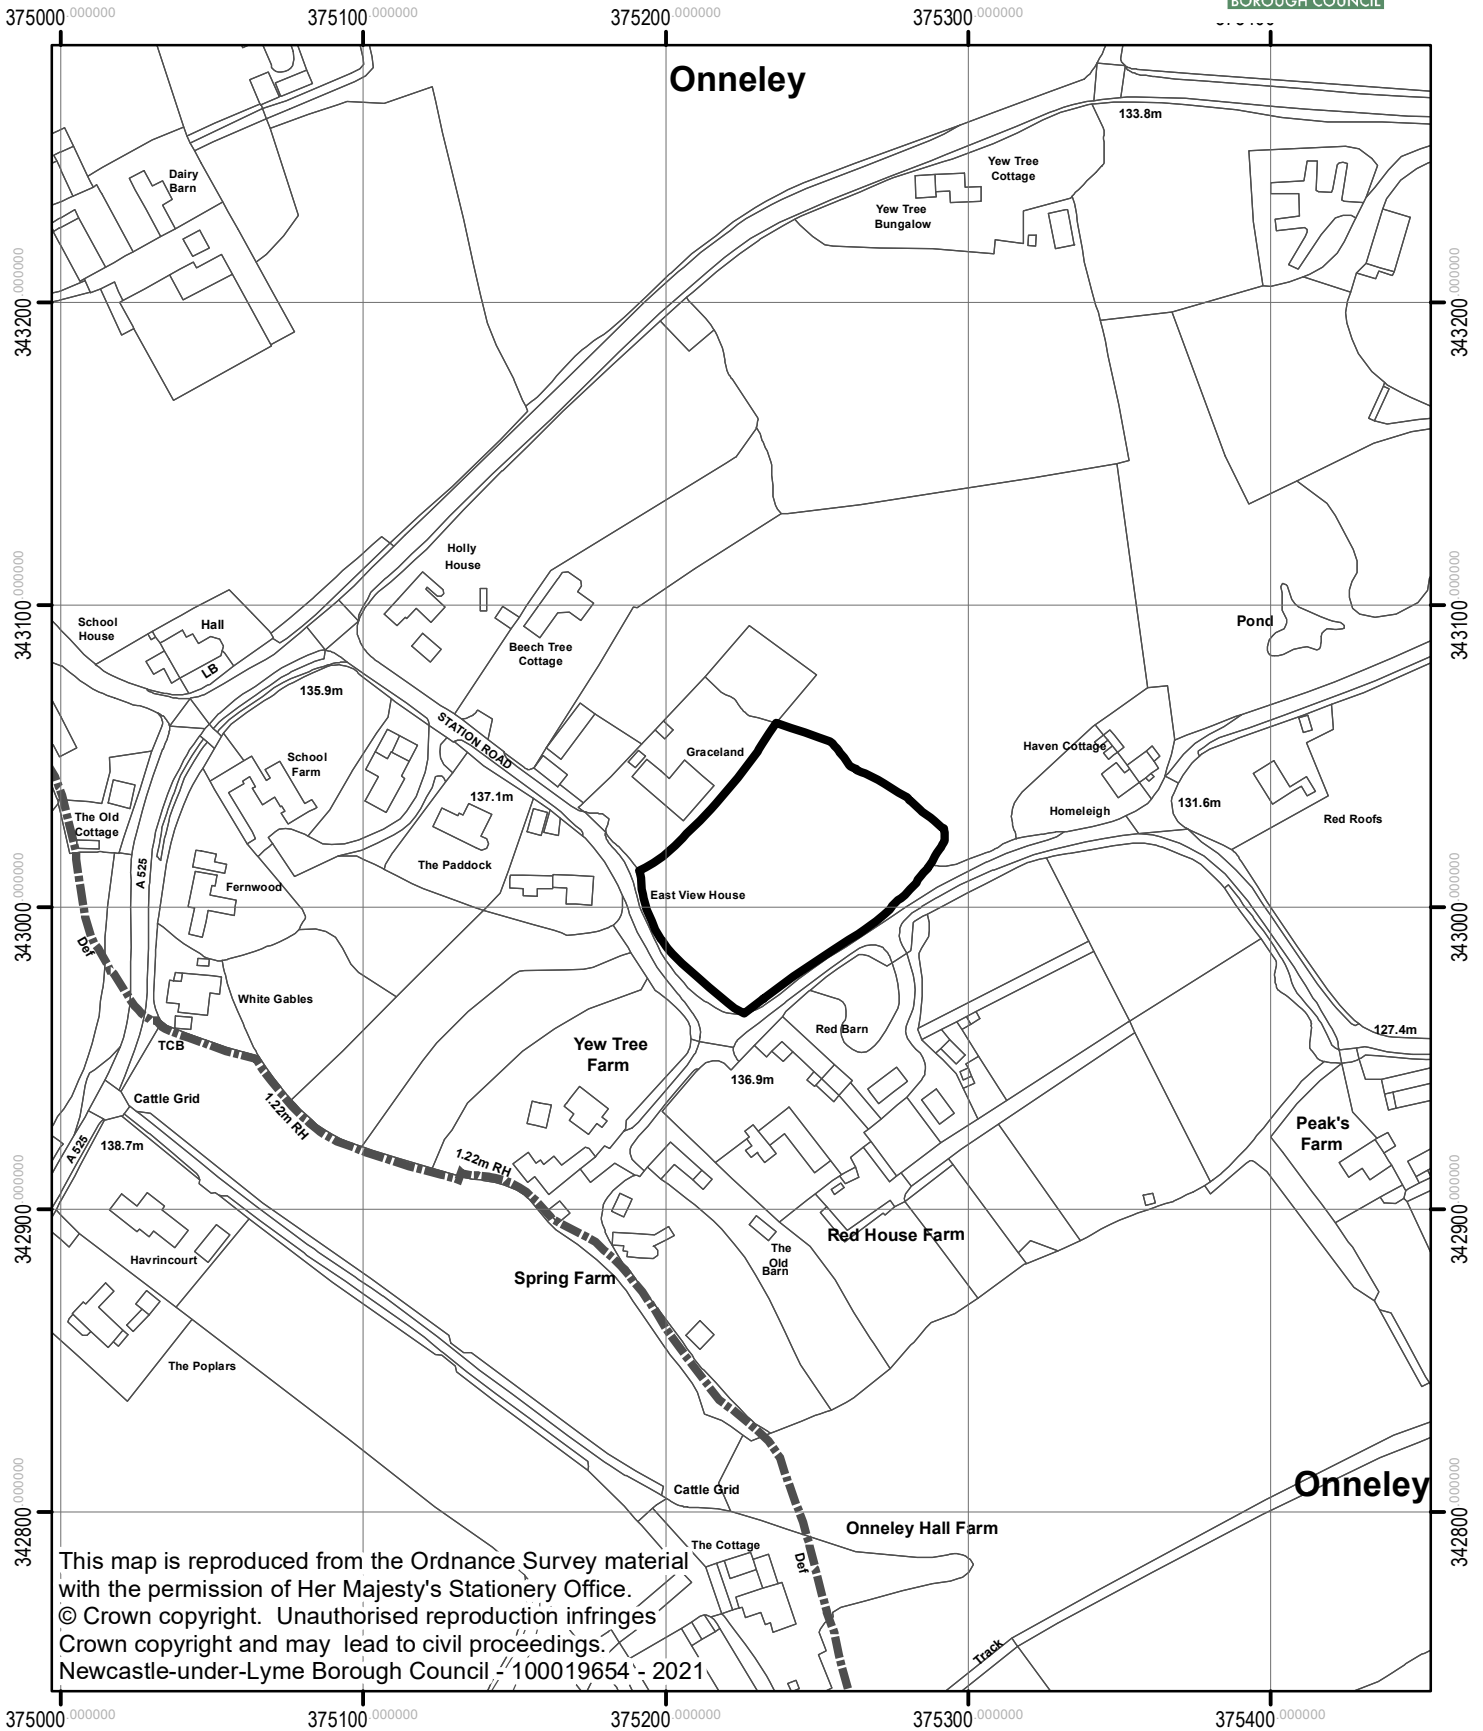

22/00245/FUL
Land At Station Road
Onneley

This map is reproduced from the Ordnance Survey material with the permission of Her Majesty's Stationery Office.
 © Crown copyright. Unauthorised reproduction infringes Crown copyright and may lead to civil proceedings.
 Newcastle-under-Lyme Borough Council - 100019654 - 2021