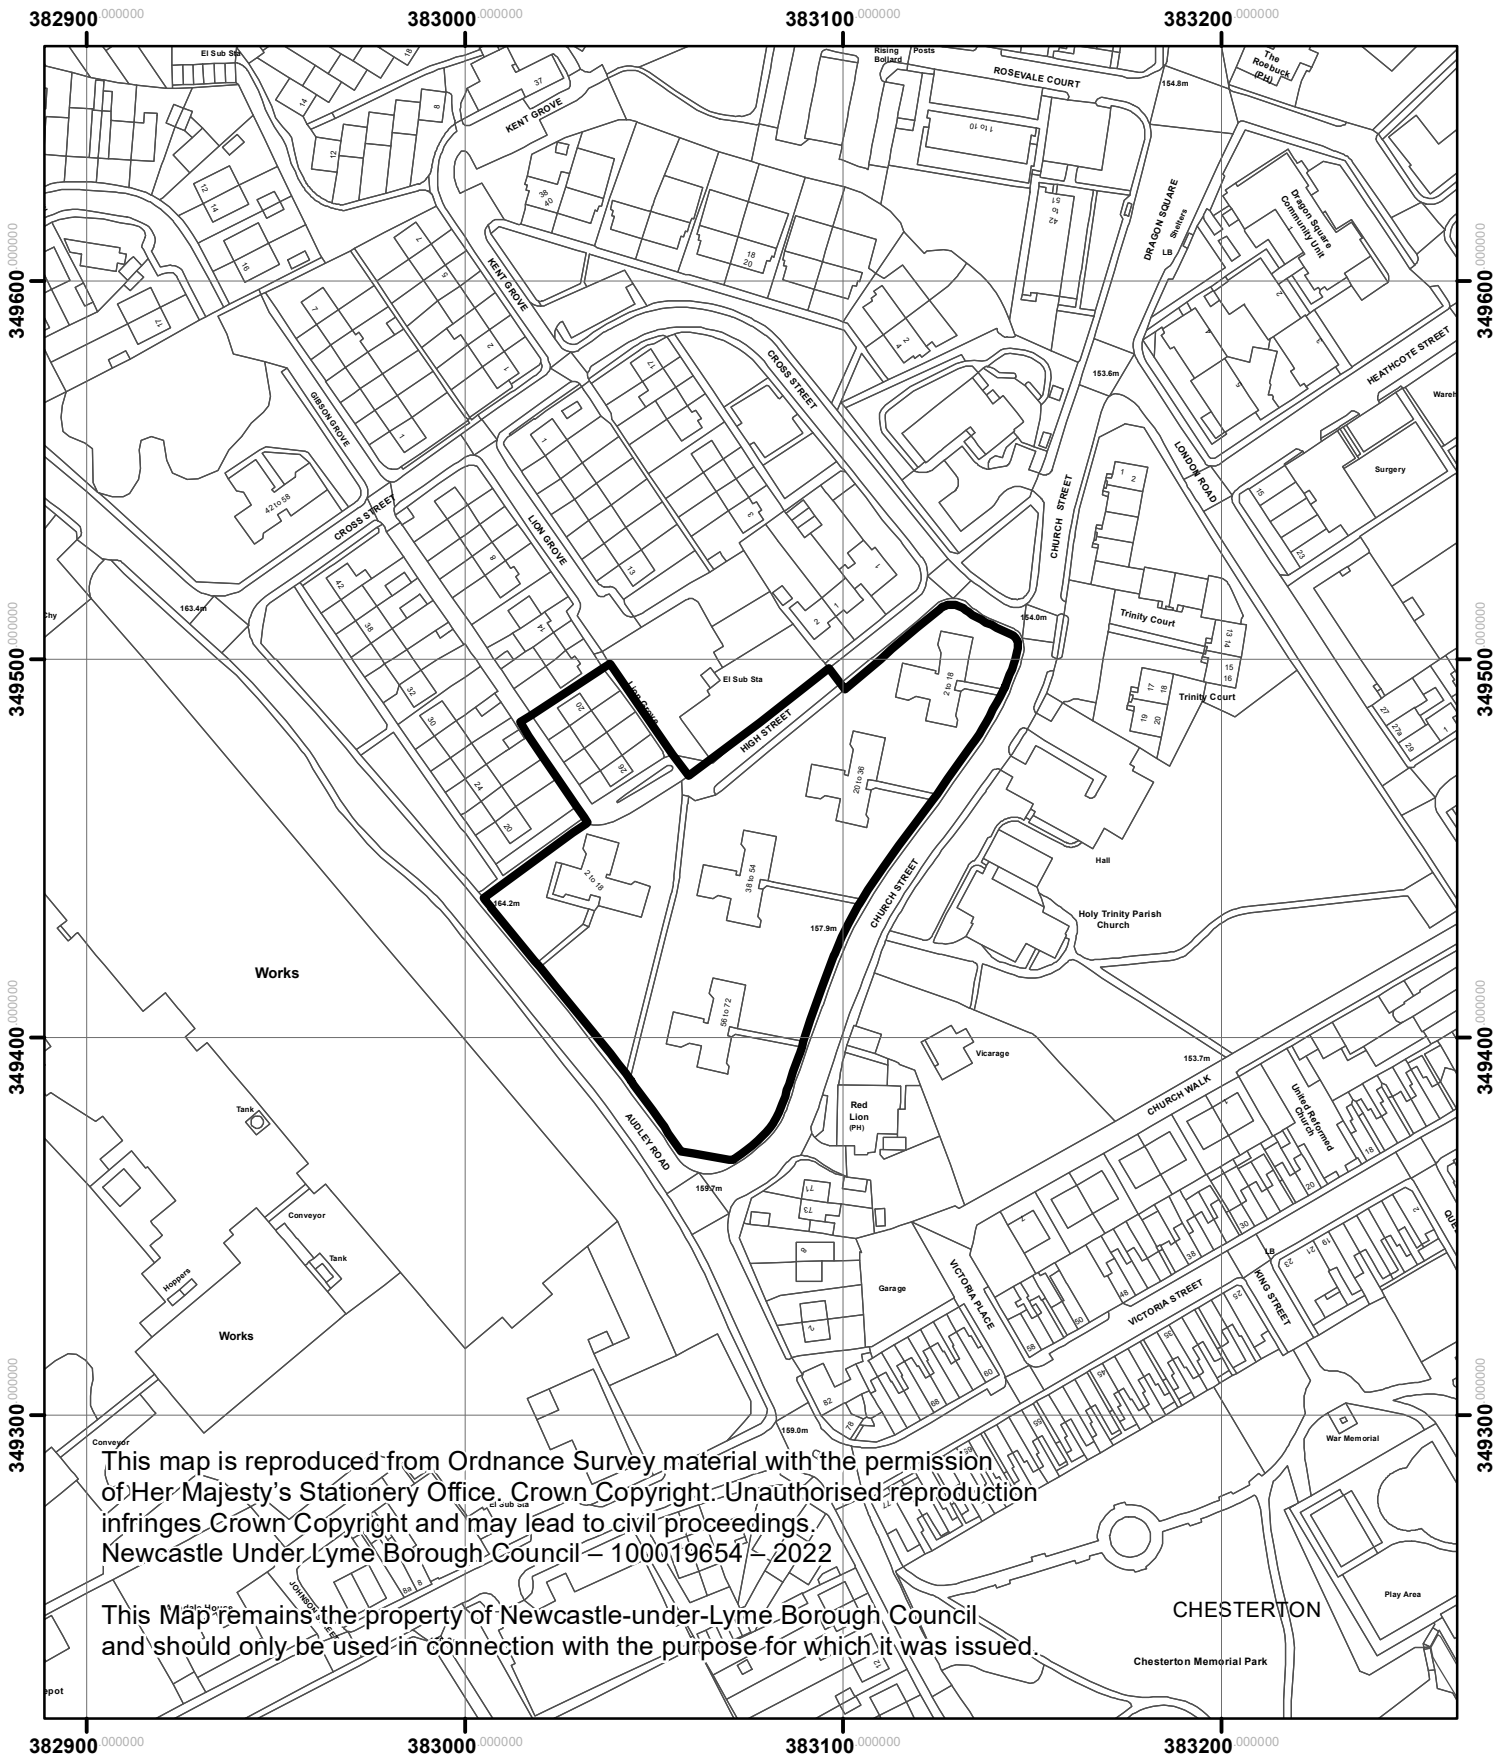

Land Off Cross Street, Chesterton

22/00012/REM

This map is reproduced from Ordnance Survey material with the permission of Her Majesty's Stationery Office. Crown Copyright. Unauthorised reproduction infringes Crown Copyright and may lead to civil proceedings. Newcastle Under Lyme Borough Council - 100019654 - 2022

This Map remains the property of Newcastle-under-Lyme Borough Council and should only be used in connection with the purpose for which it was issued.