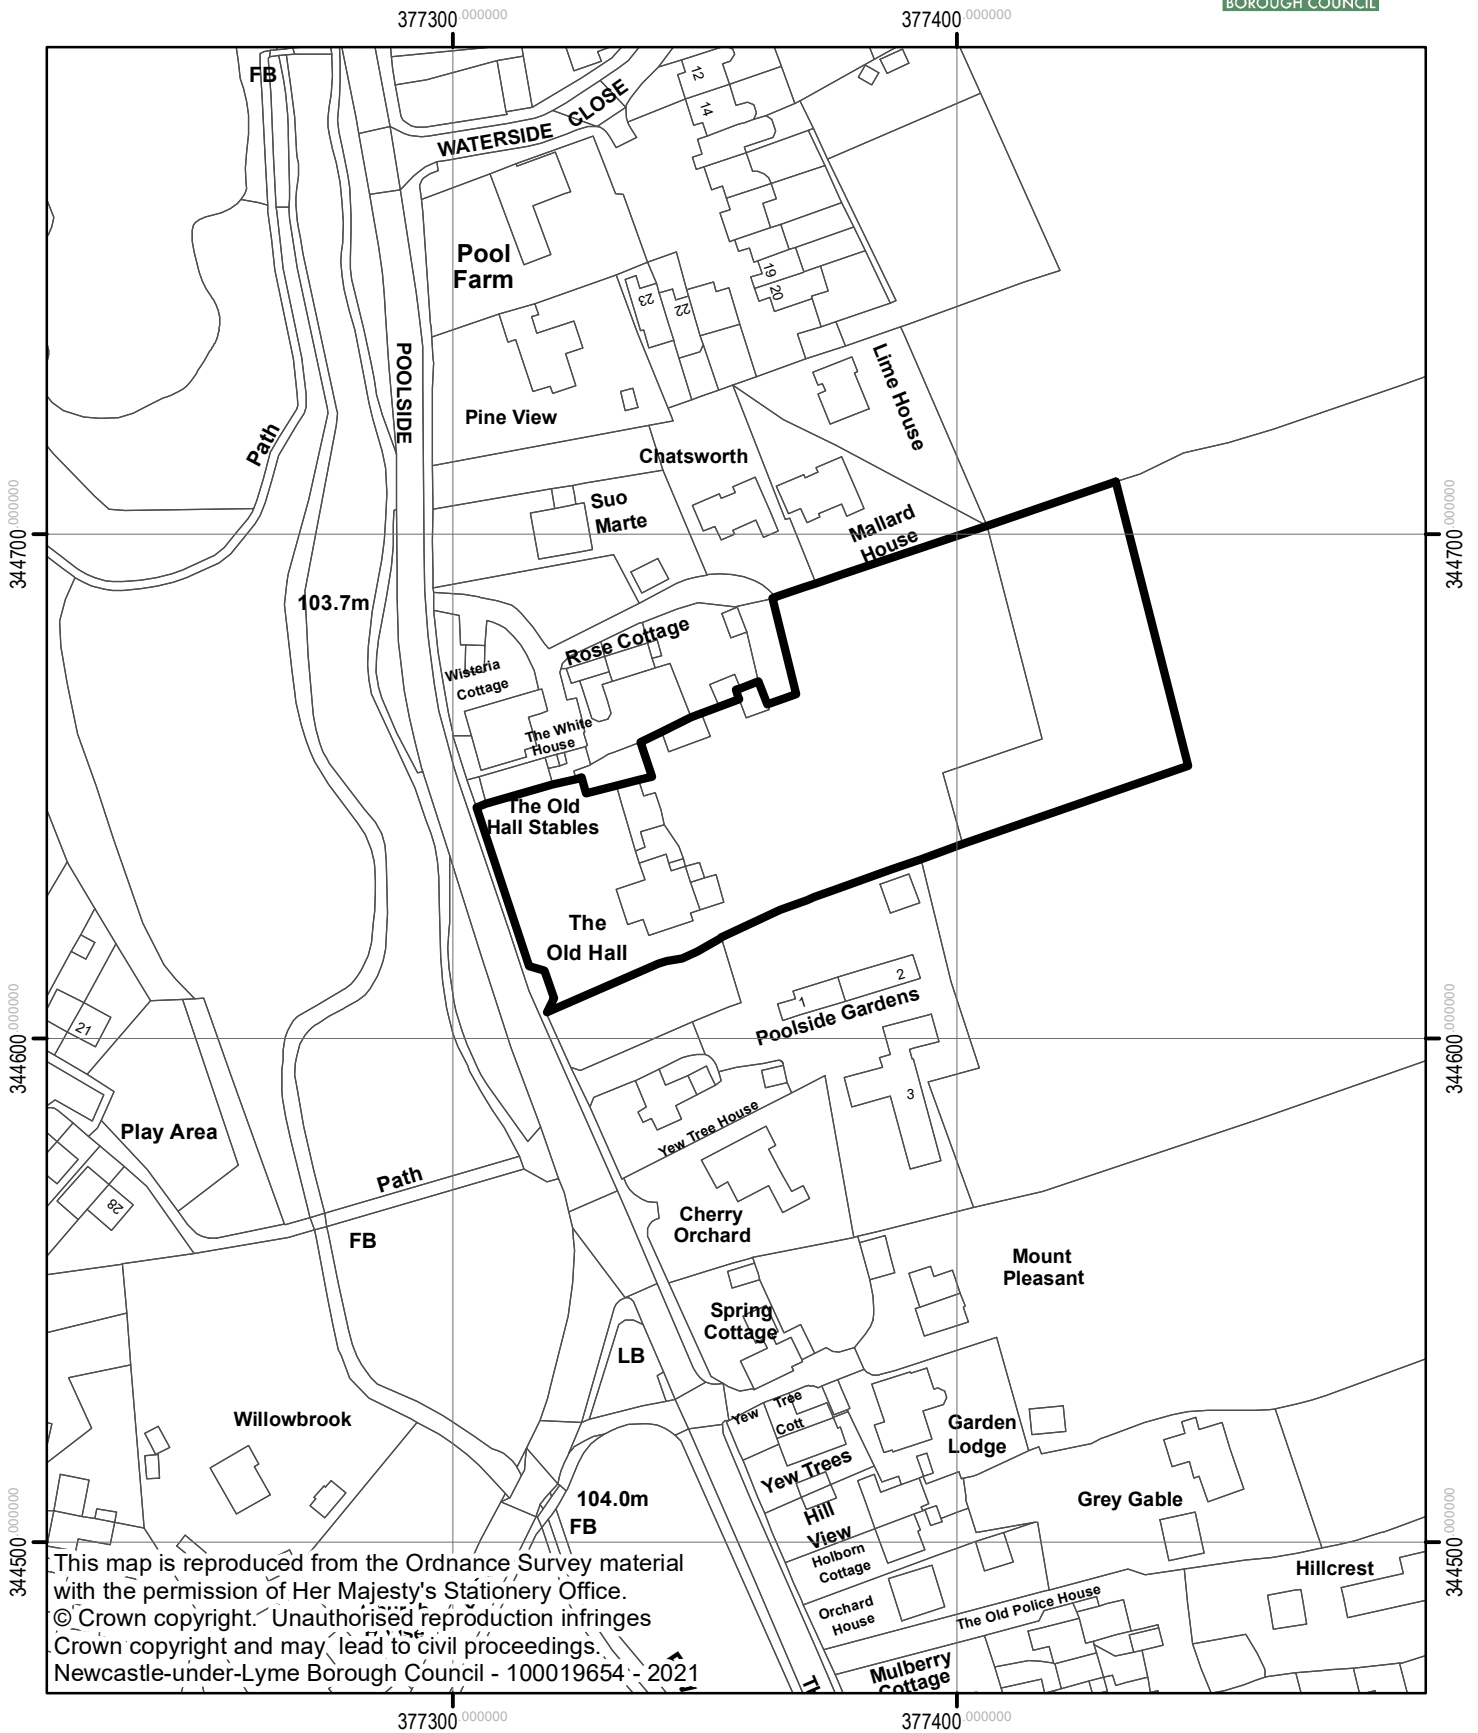

22/00550/FUL & 22/00551/LBC
Old Hall, Poolside, Madeley.

This map is reproduced from the Ordnance Survey material with the permission of Her Majesty's Stationery Office. © Crown copyright. Unauthorised reproduction infringes Crown copyright and may lead to civil proceedings. Newcastle-under-Lyme Borough Council - 100019654 - 2021