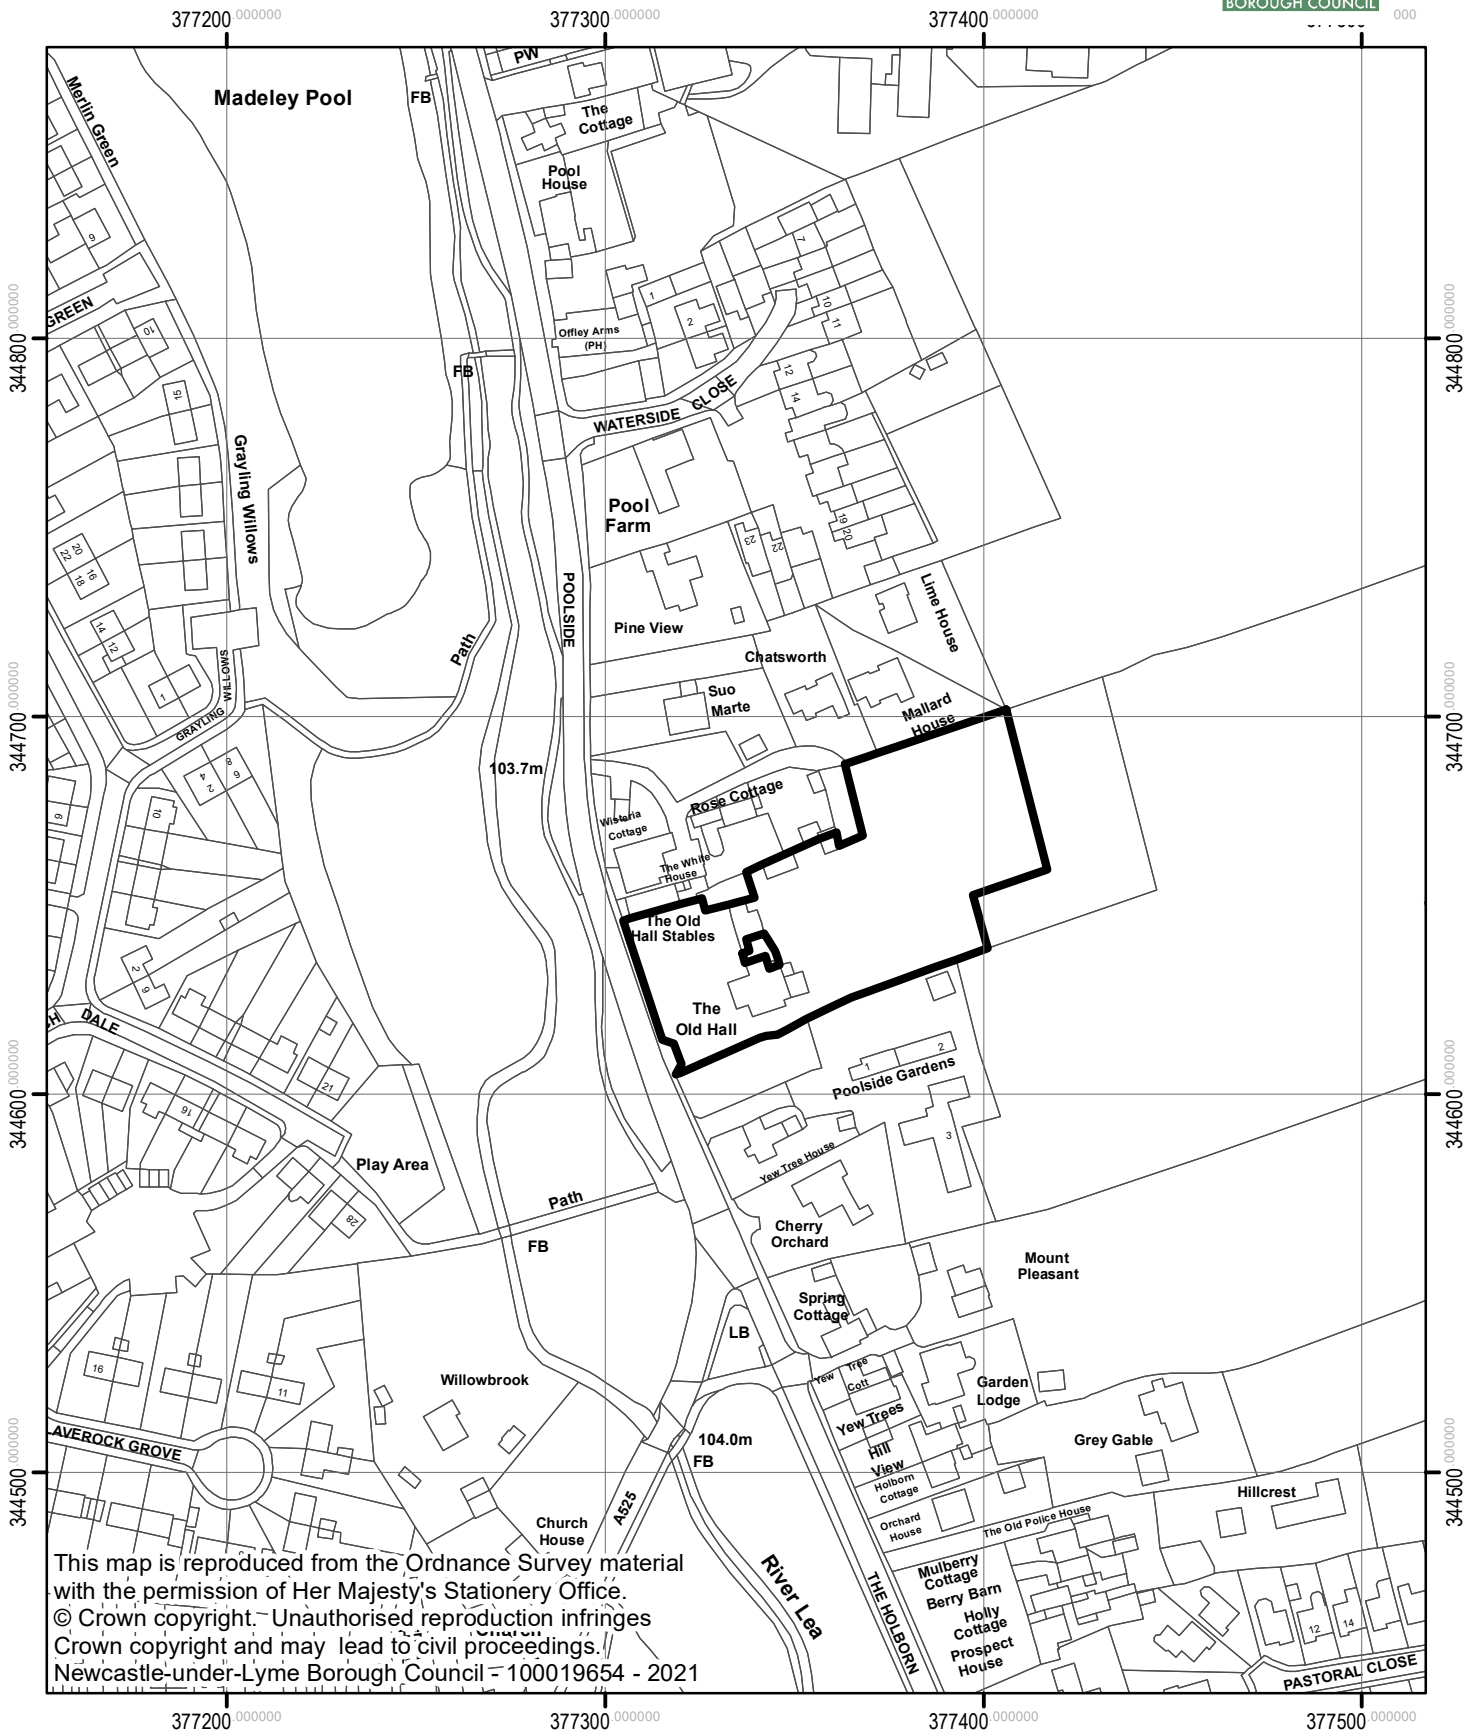

22/00550/FUL & 22/00551/LBC
 Old Hall, Madeley.

This map is reproduced from the Ordnance Survey material with the permission of Her Majesty's Stationery Office. © Crown copyright. Unauthorised reproduction infringes Crown copyright and may lead to civil proceedings. Newcastle-under-Lyme Borough Council - 100019654 - 2021