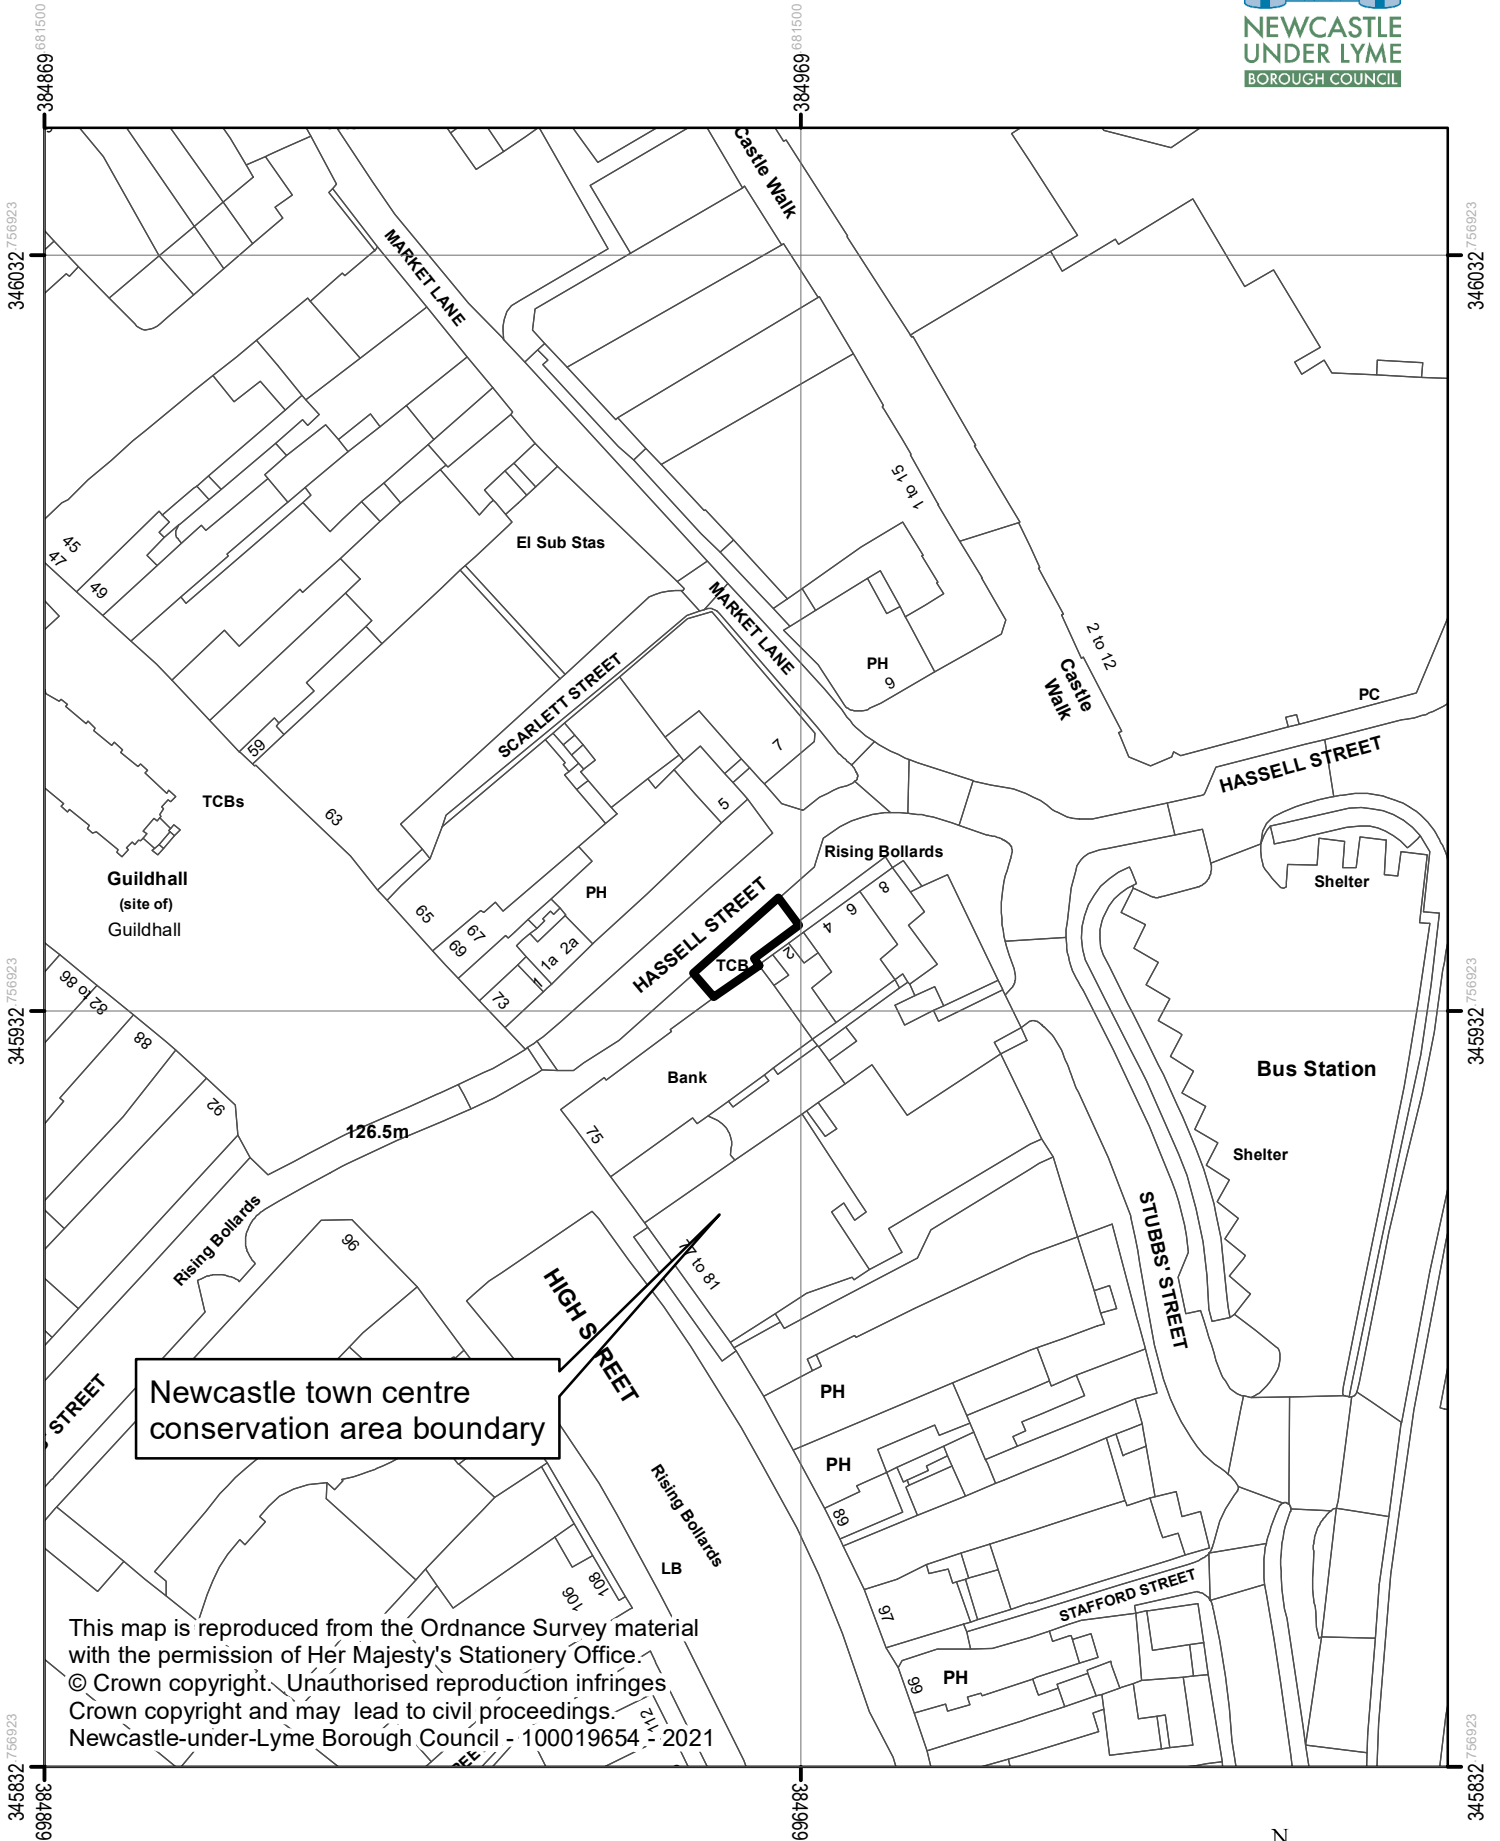

Land Outside 2 Hassell Street Newcastle Under Lyme

Newcastle town centre conservation area boundary

This map is reproduced from the Ordnance Survey material with the permission of Her Majesty's Stationery Office. © Crown copyright. Unauthorised reproduction infringes Crown copyright and may lead to civil proceedings. Newcastle-under-Lyme Borough Council - 100019654 - 2021