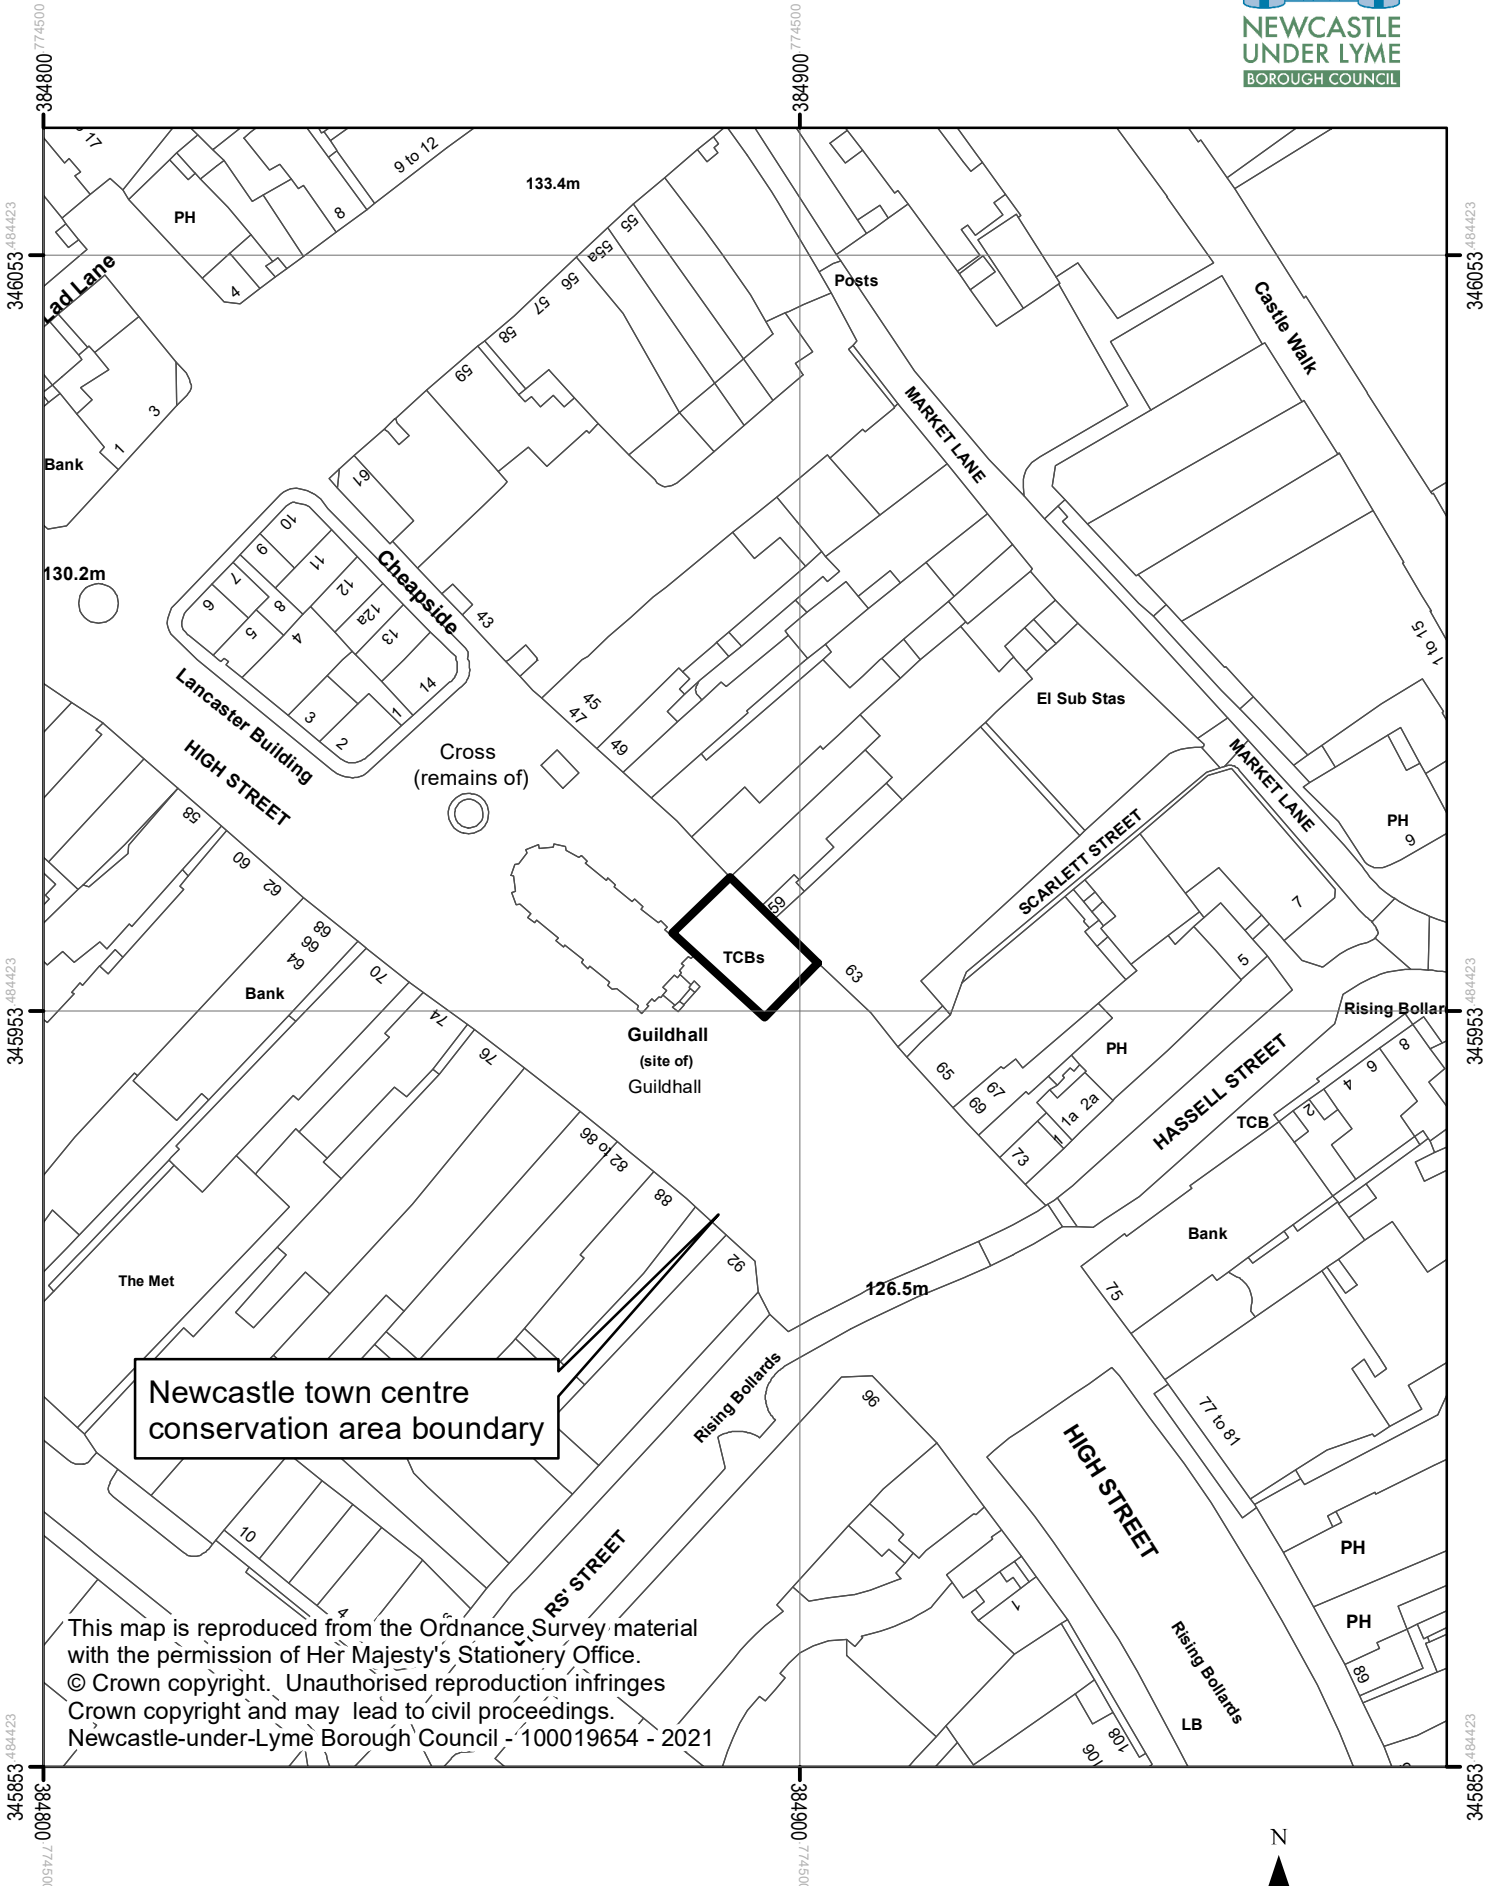

Land Outside 57 High Street Newcastle Under Lyme

This map is reproduced from the Ordnance Survey material with the permission of Her Majesty's Stationery Office.
 © Crown copyright. Unauthorised reproduction infringes Crown copyright and may lead to civil proceedings.
 Newcastle-under-Lyme Borough Council - 100019654 - 2021