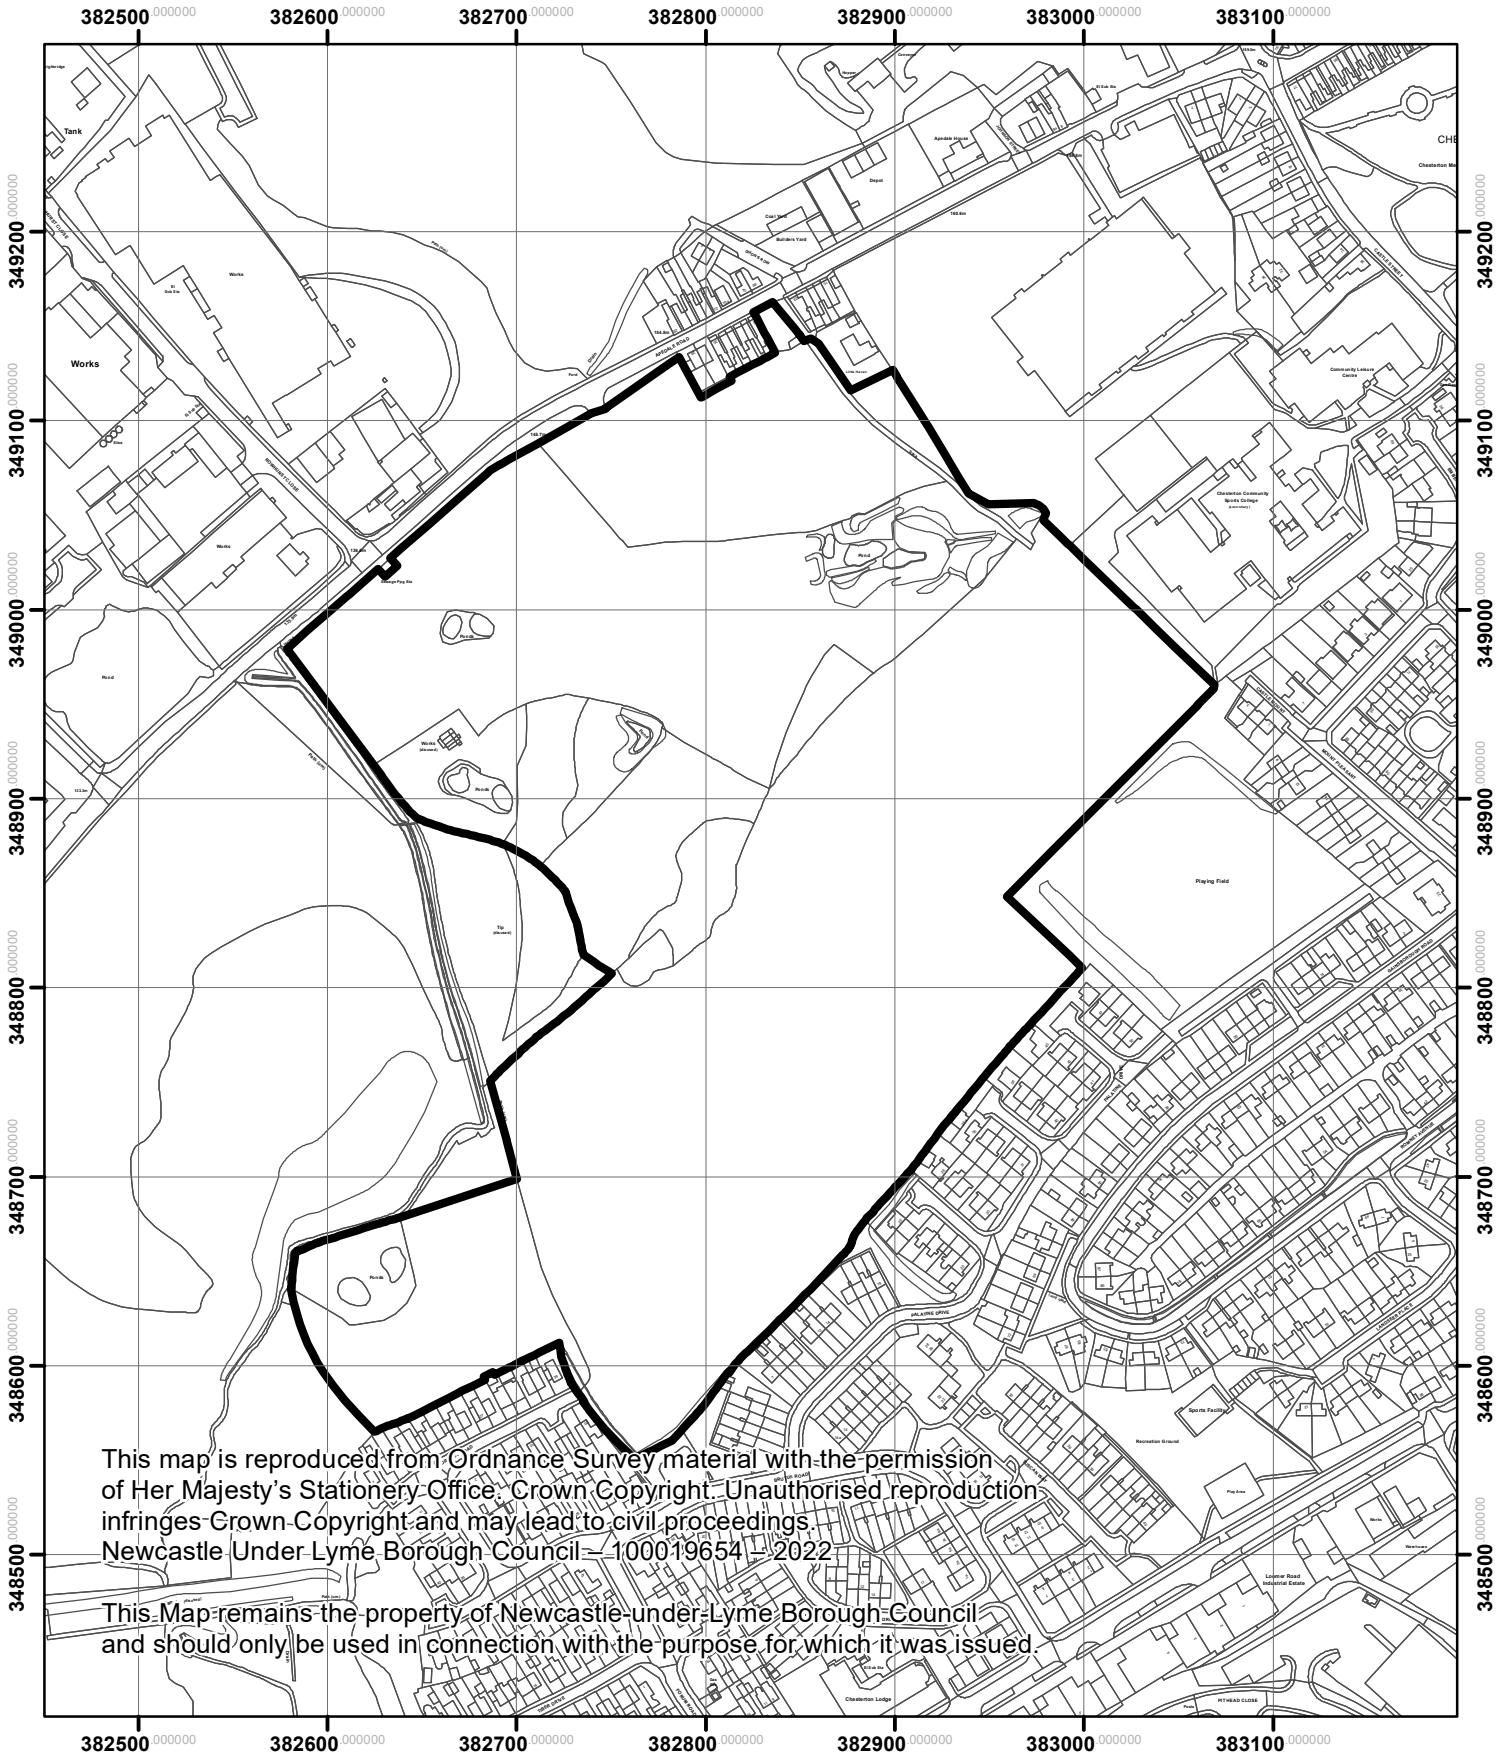

21/00655/FUL

# Land Between Apedale Road And Palatine Drive, Chesterton

This map is reproduced from Ordnance Survey material with the permission of Her Majesty's Stationery Office. Crown Copyright. Unauthorised reproduction infringes Crown Copyright and may lead to civil proceedings. Newcastle Under Lyme Borough Council - 100019654 - 2022

This Map remains the property of Newcastle-under-Lyme Borough Council and should only be used in connection with the purpose for which it was issued.