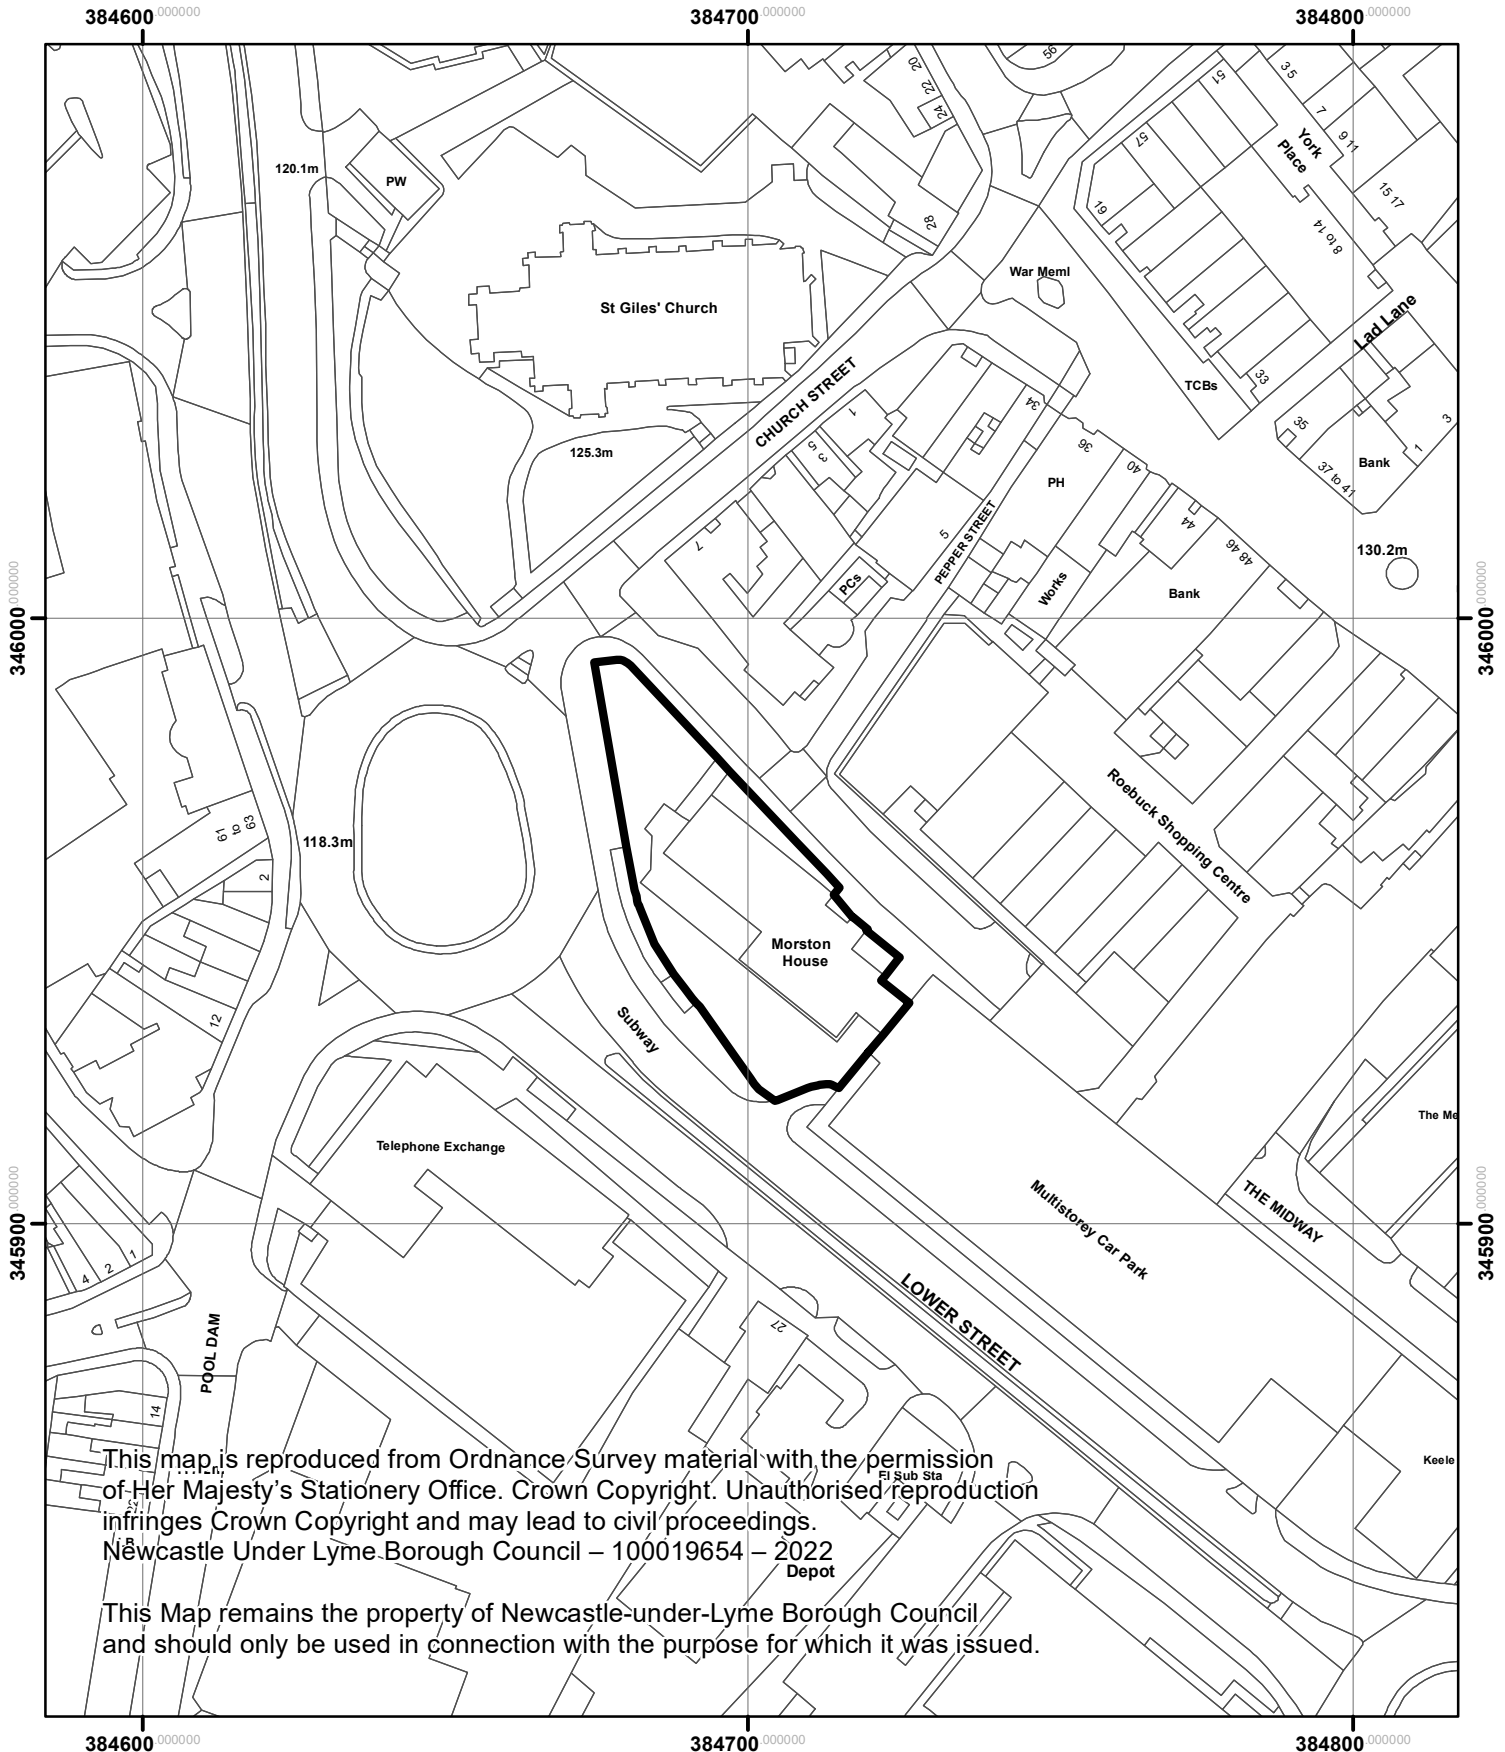

Morston House, The Midway, Newcastle

This map is reproduced from Ordnance Survey material with the permission of Her Majesty's Stationery Office. Crown Copyright. Unauthorised reproduction infringes Crown Copyright and may lead to civil proceedings.
Newcastle Under Lyme Borough Council – 100019654 – 2022

This Map remains the property of Newcastle-under-Lyme Borough Council and should only be used in connection with the purpose for which it was issued.