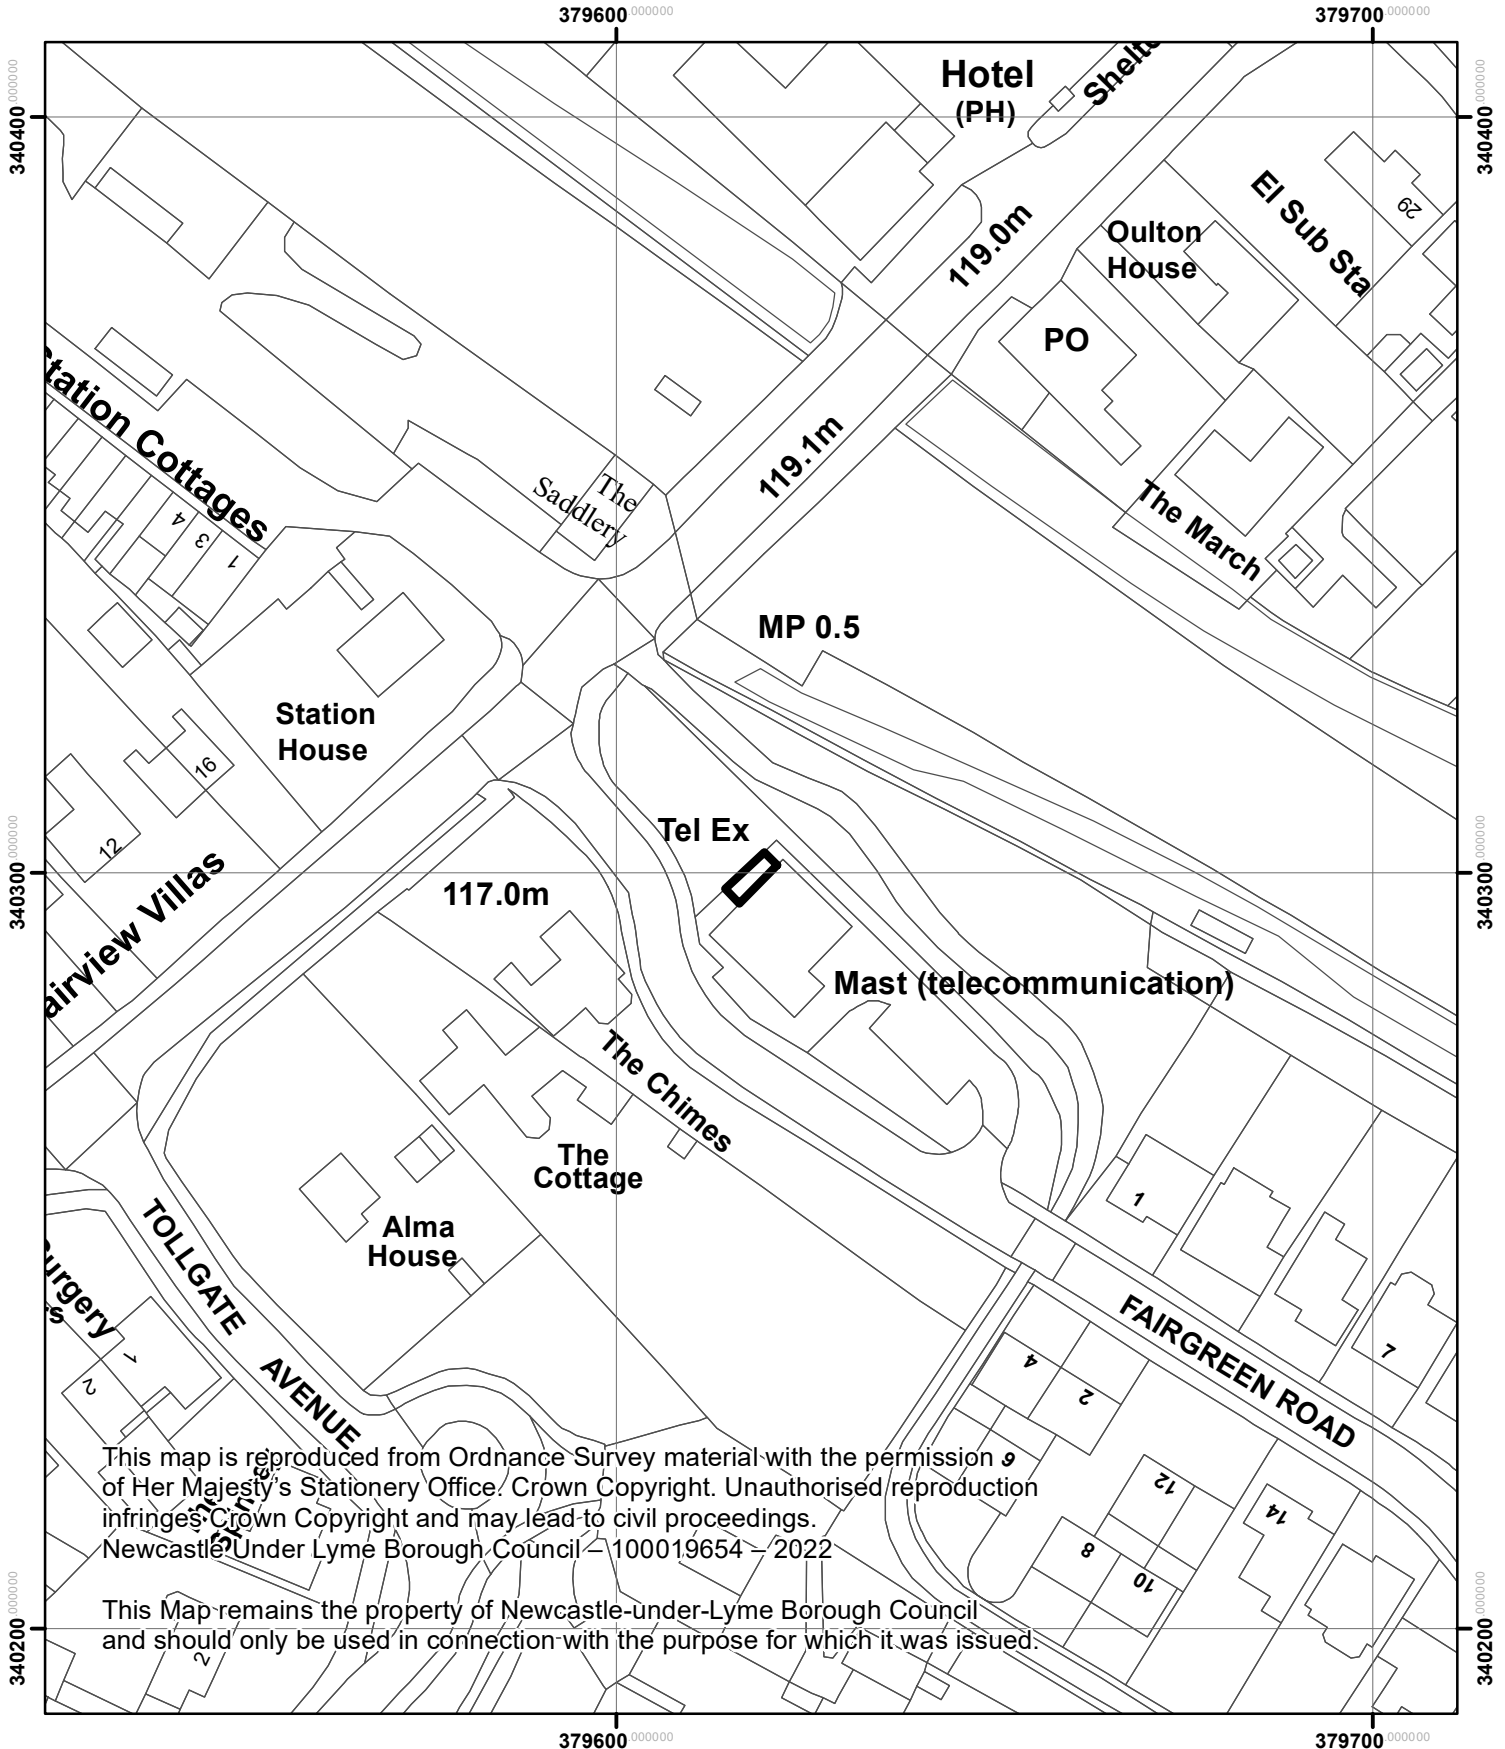

BT Telephone Exchange, Fairgreen Road, Baldwins Gate

This map is reproduced from Ordnance Survey material with the permission of Her Majesty's Stationery Office. Crown Copyright. Unauthorised reproduction infringes Crown Copyright and may lead to civil proceedings. Newcastle Under Lyme Borough Council - 100019654 - 2022

This Map remains the property of Newcastle-under-Lyme Borough Council and should only be used in connection with the purpose for which it was issued.