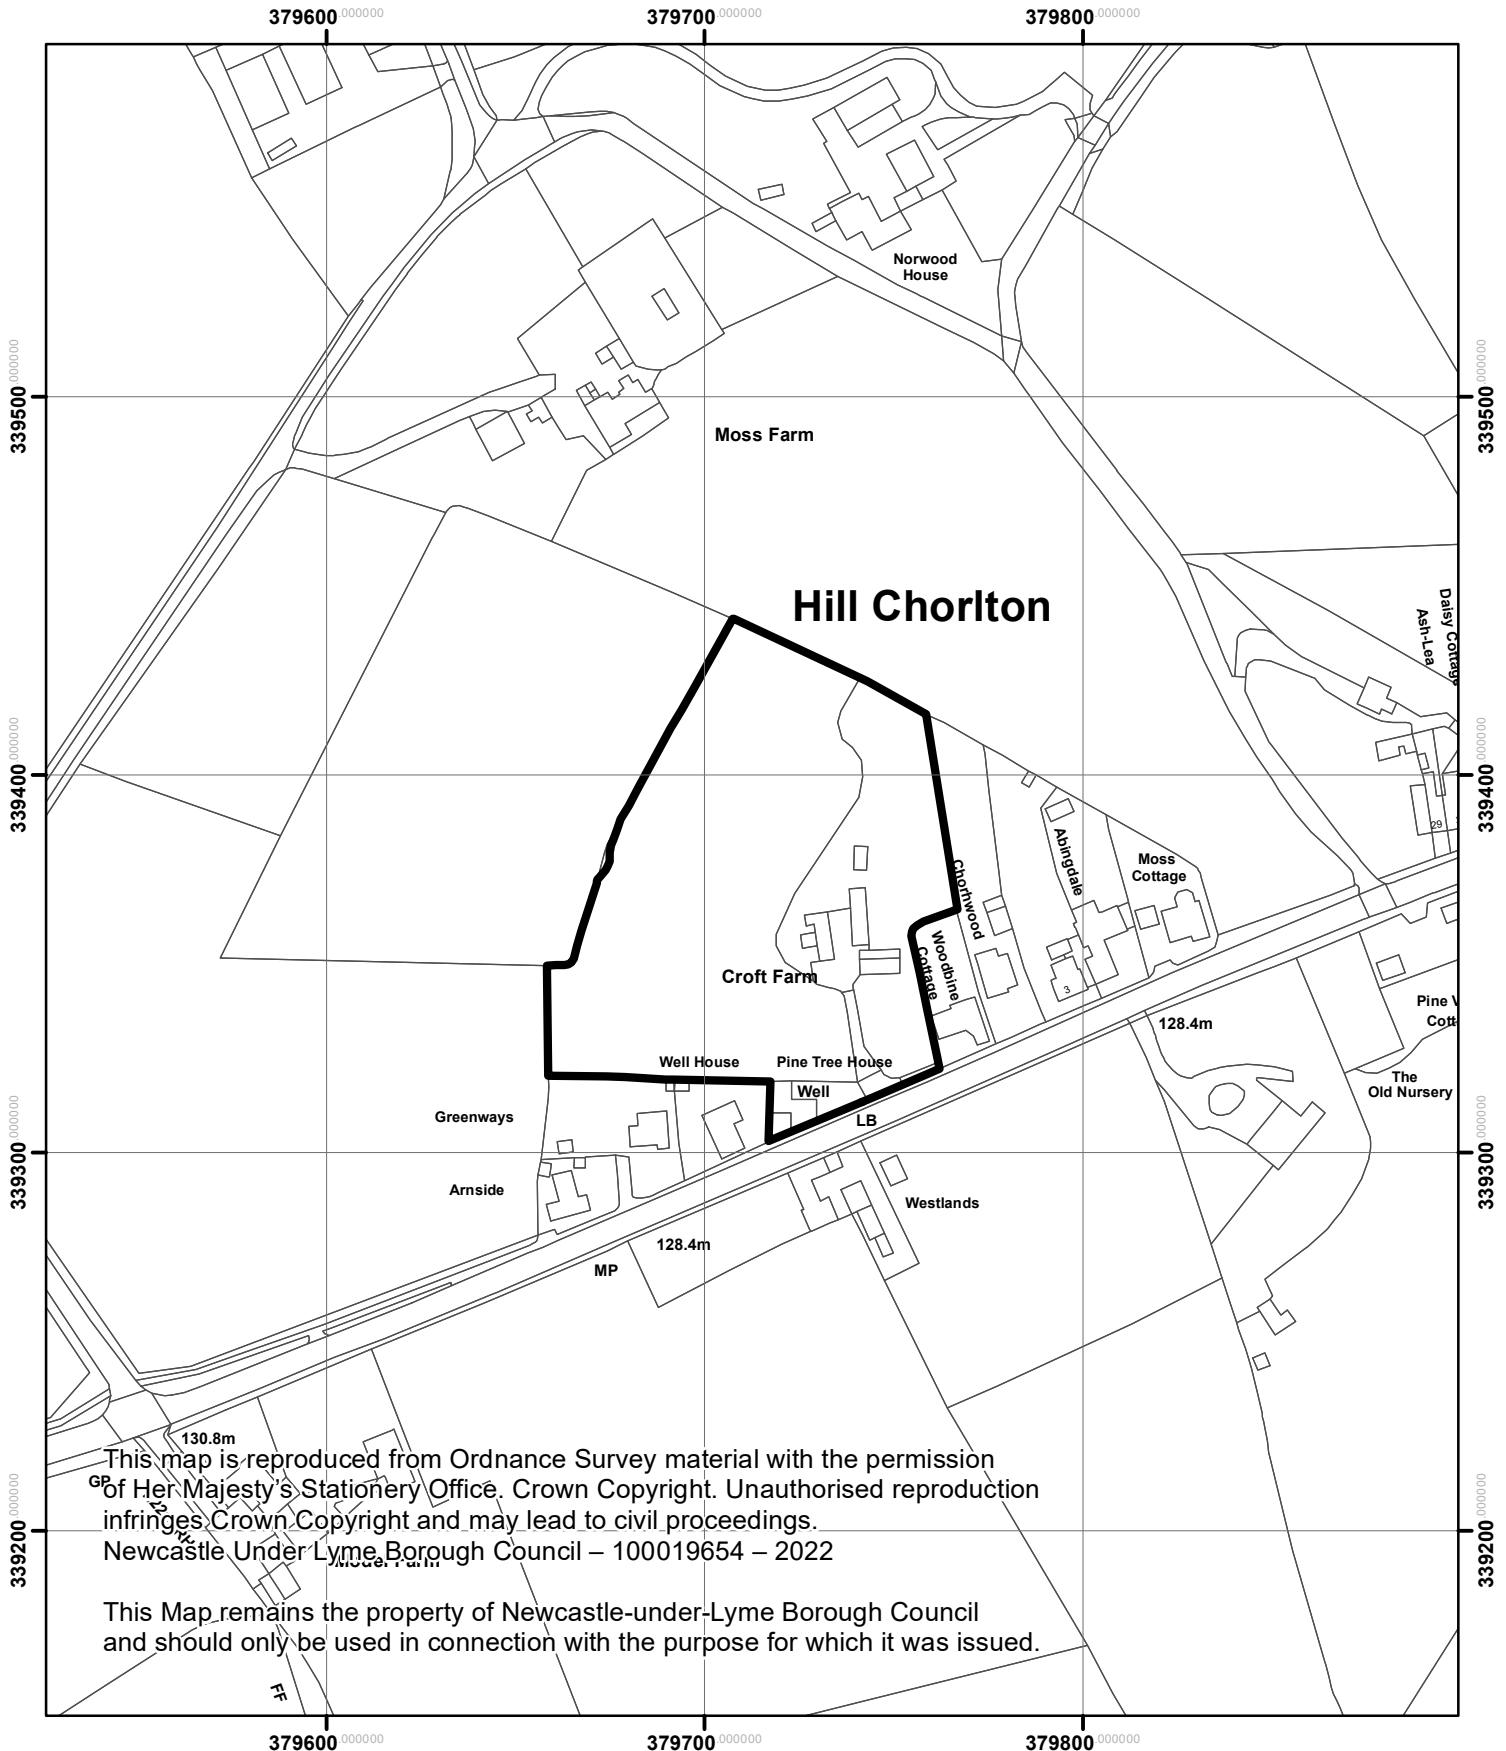

Croft Farm, Stone Road, Hill Chorlton

This map is reproduced from Ordnance Survey material with the permission of Her Majesty's Stationery Office. Crown Copyright. Unauthorised reproduction infringes Crown Copyright and may lead to civil proceedings.
Newcastle Under Lyme Borough Council – 100019654 – 2022

This Map remains the property of Newcastle-under-Lyme Borough Council and should only be used in connection with the purpose for which it was issued.