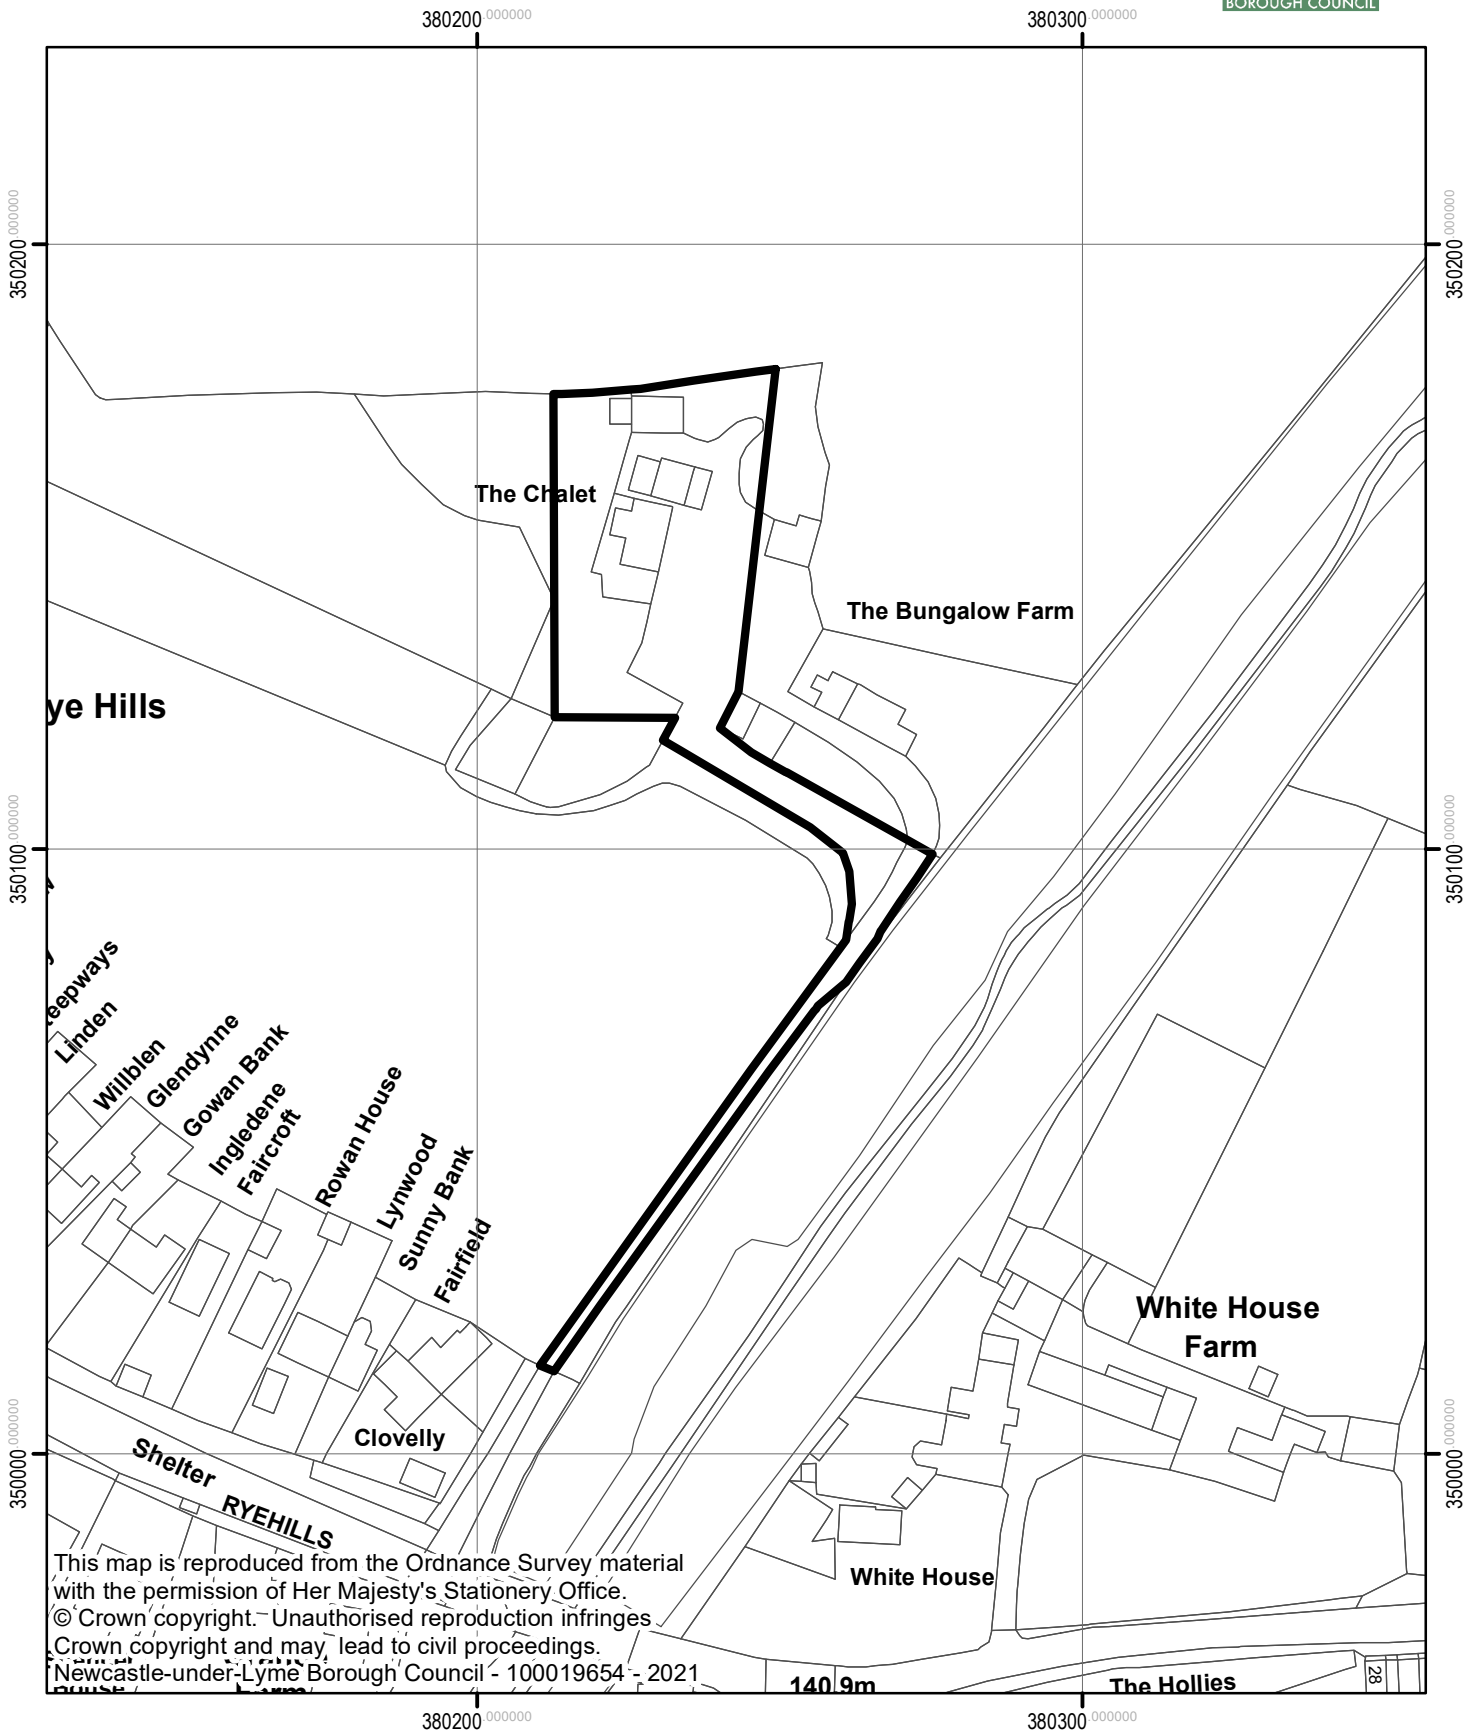

The Chalet, Bungalow Farm, Rye Hills 21/00702/FUL

Newcastle Borough Council

1:1,250