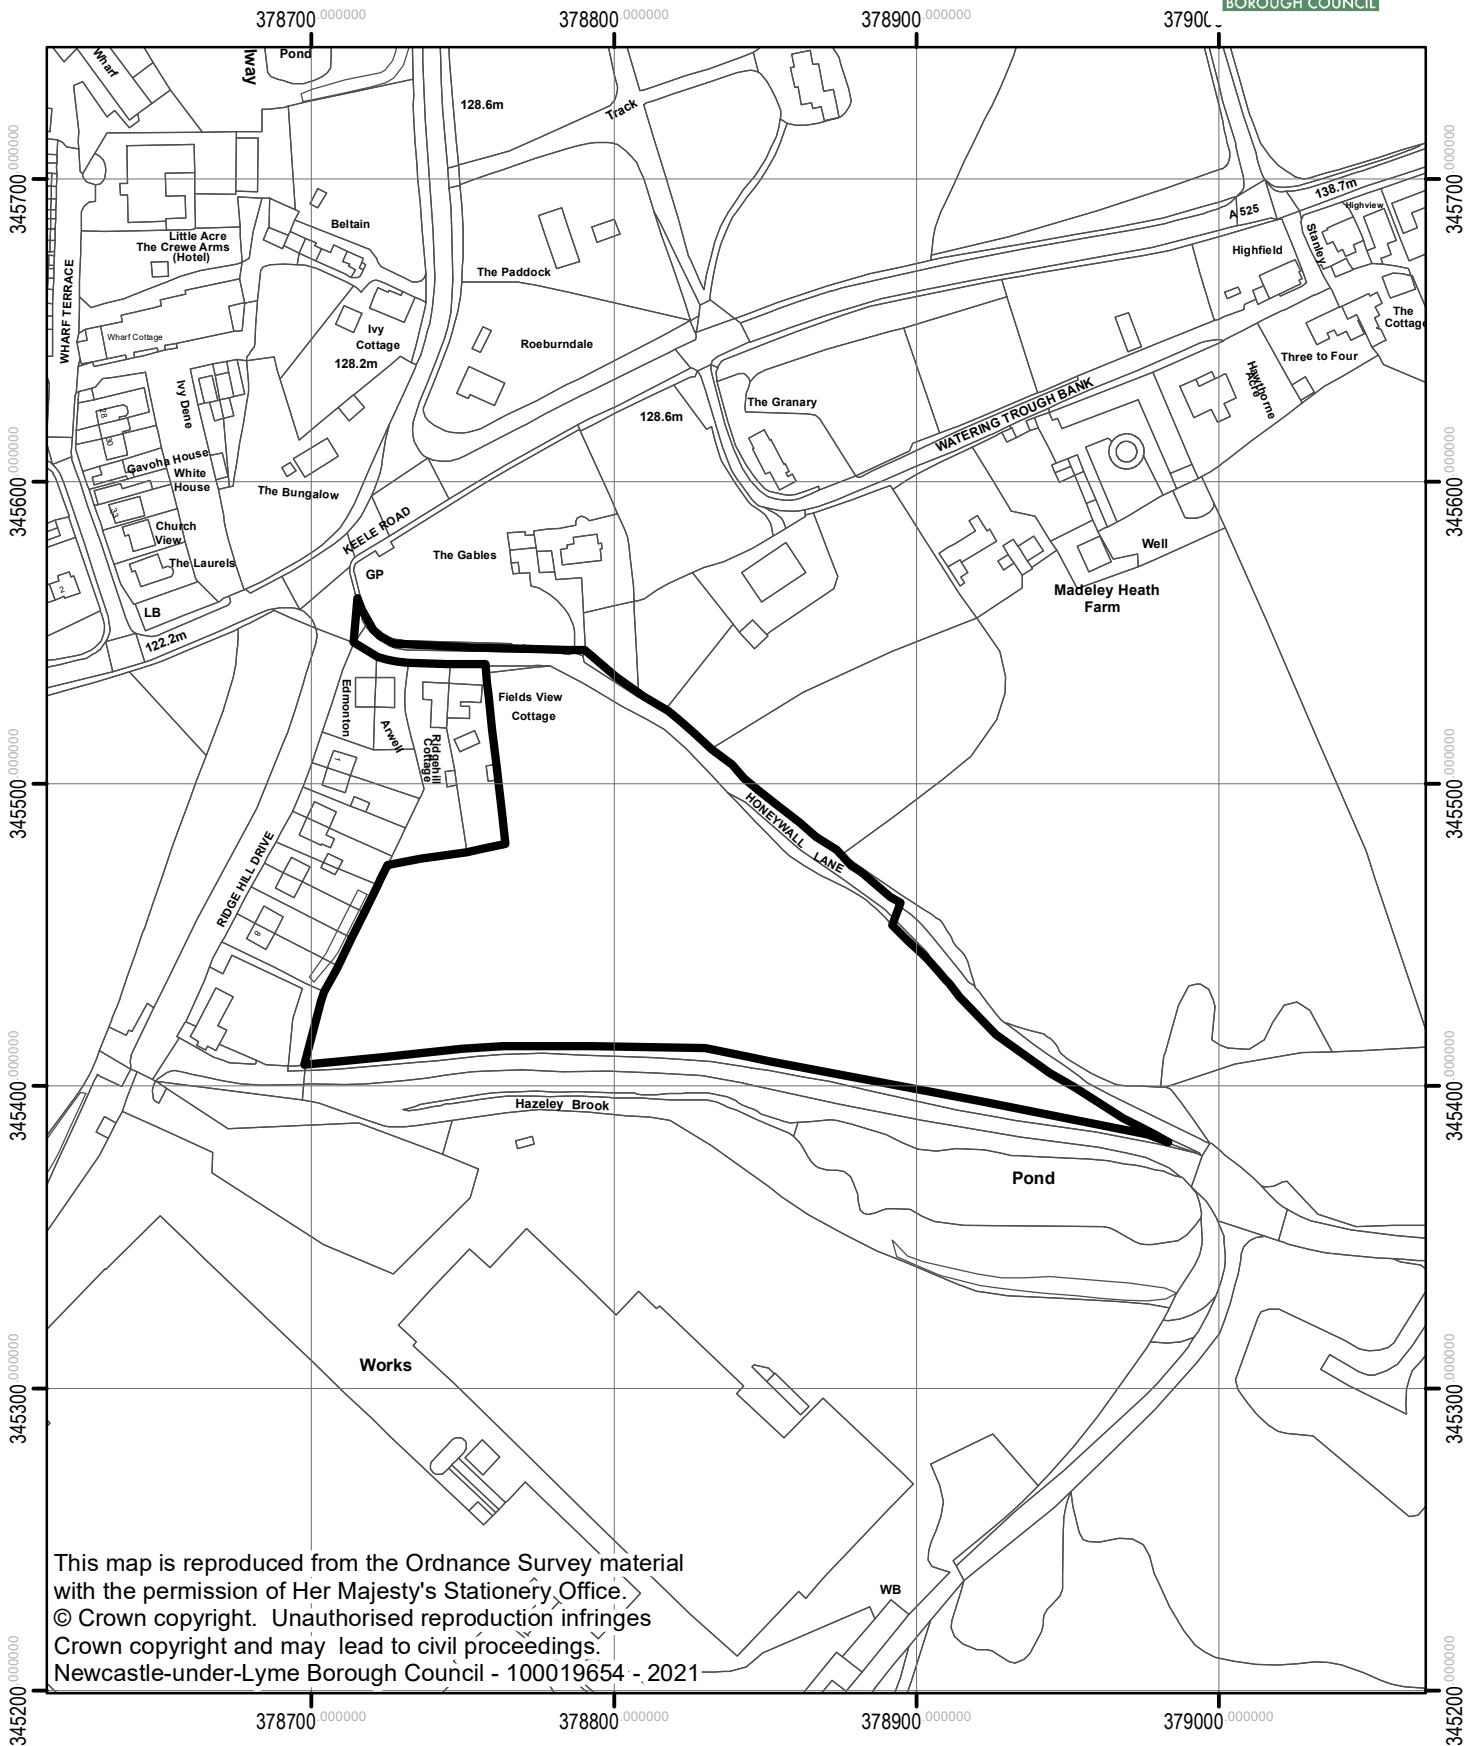

Land South Of Honeywall Lane, Madeley Heath - 21/00593/REM

Newcastle Borough Council

1:2,500