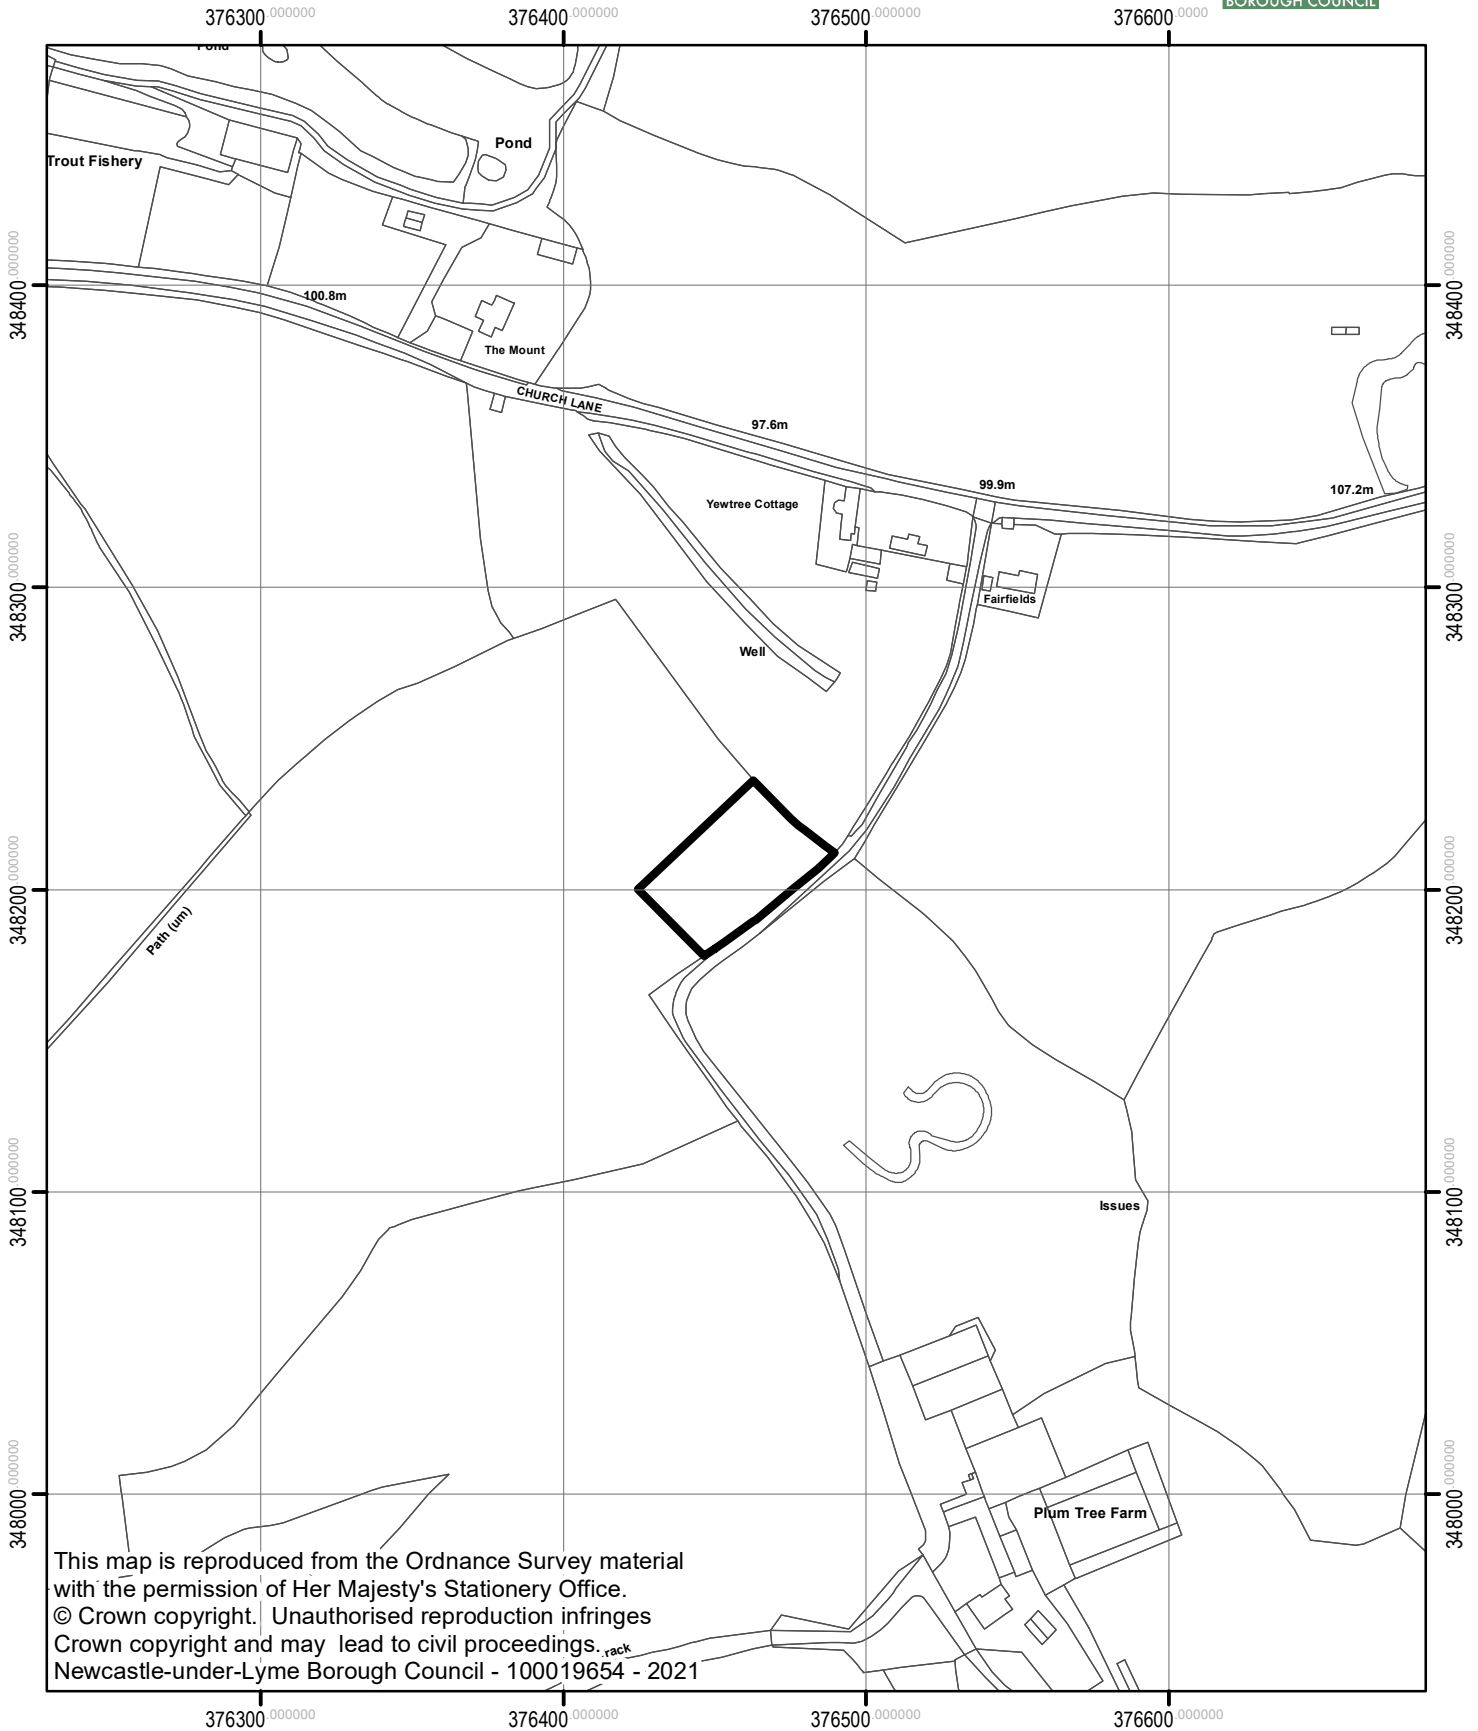

Plum Tree Park Farm, Church Lane, Betley

21/00499/FUL

Newcastle Borough Council

1:2,500