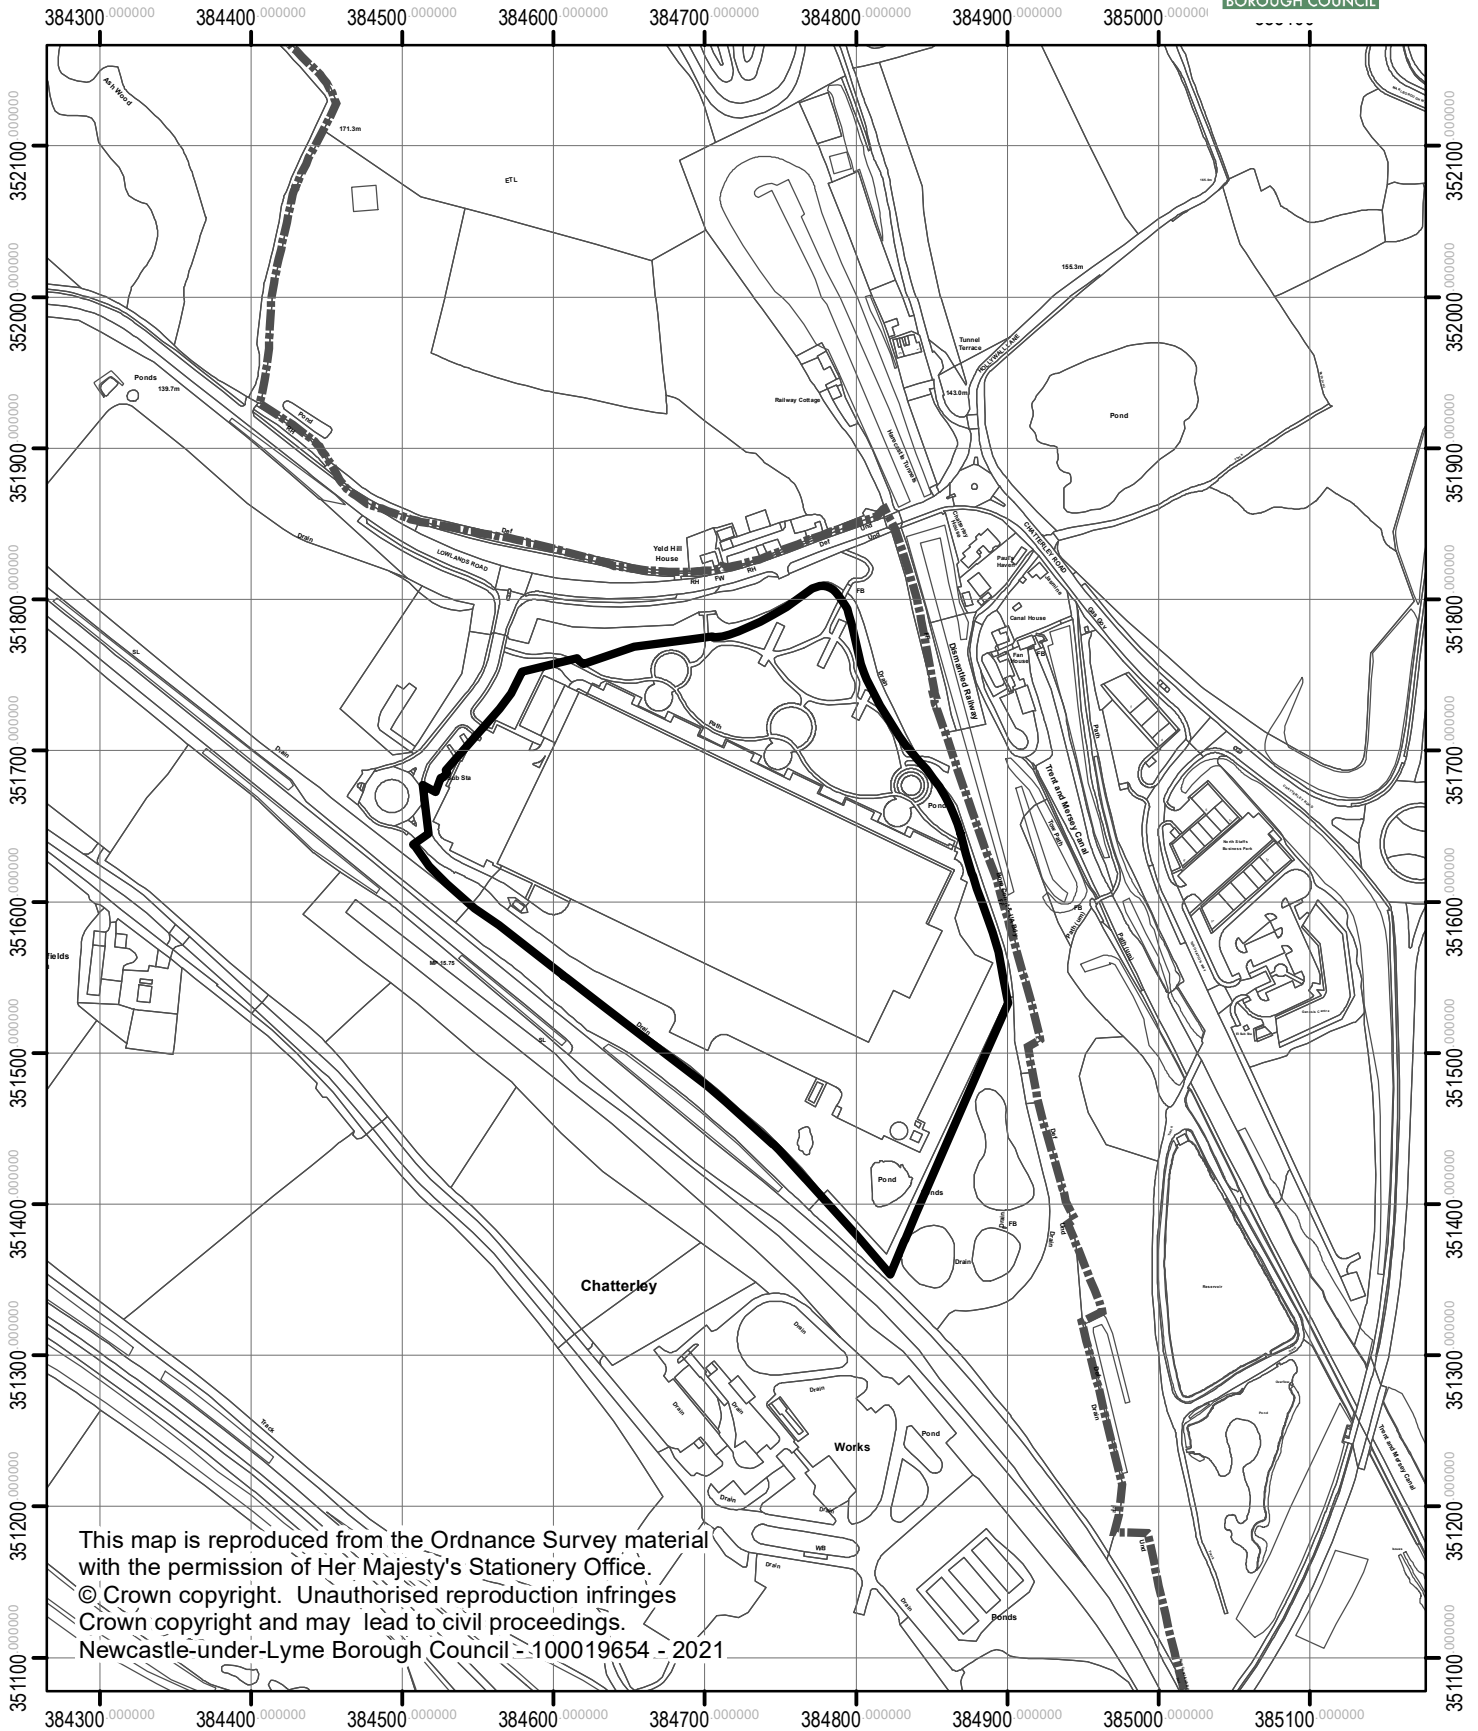

JCB World Logistics Warehouse (Blue Planet) Plot B Of Land At Lowlands Road

This map is reproduced from the Ordnance Survey material with the permission of Her Majesty's Stationery Office. © Crown copyright. Unauthorised reproduction infringes Crown copyright and may lead to civil proceedings. Newcastle-under-Lyme Borough Council - 100019654 - 2021