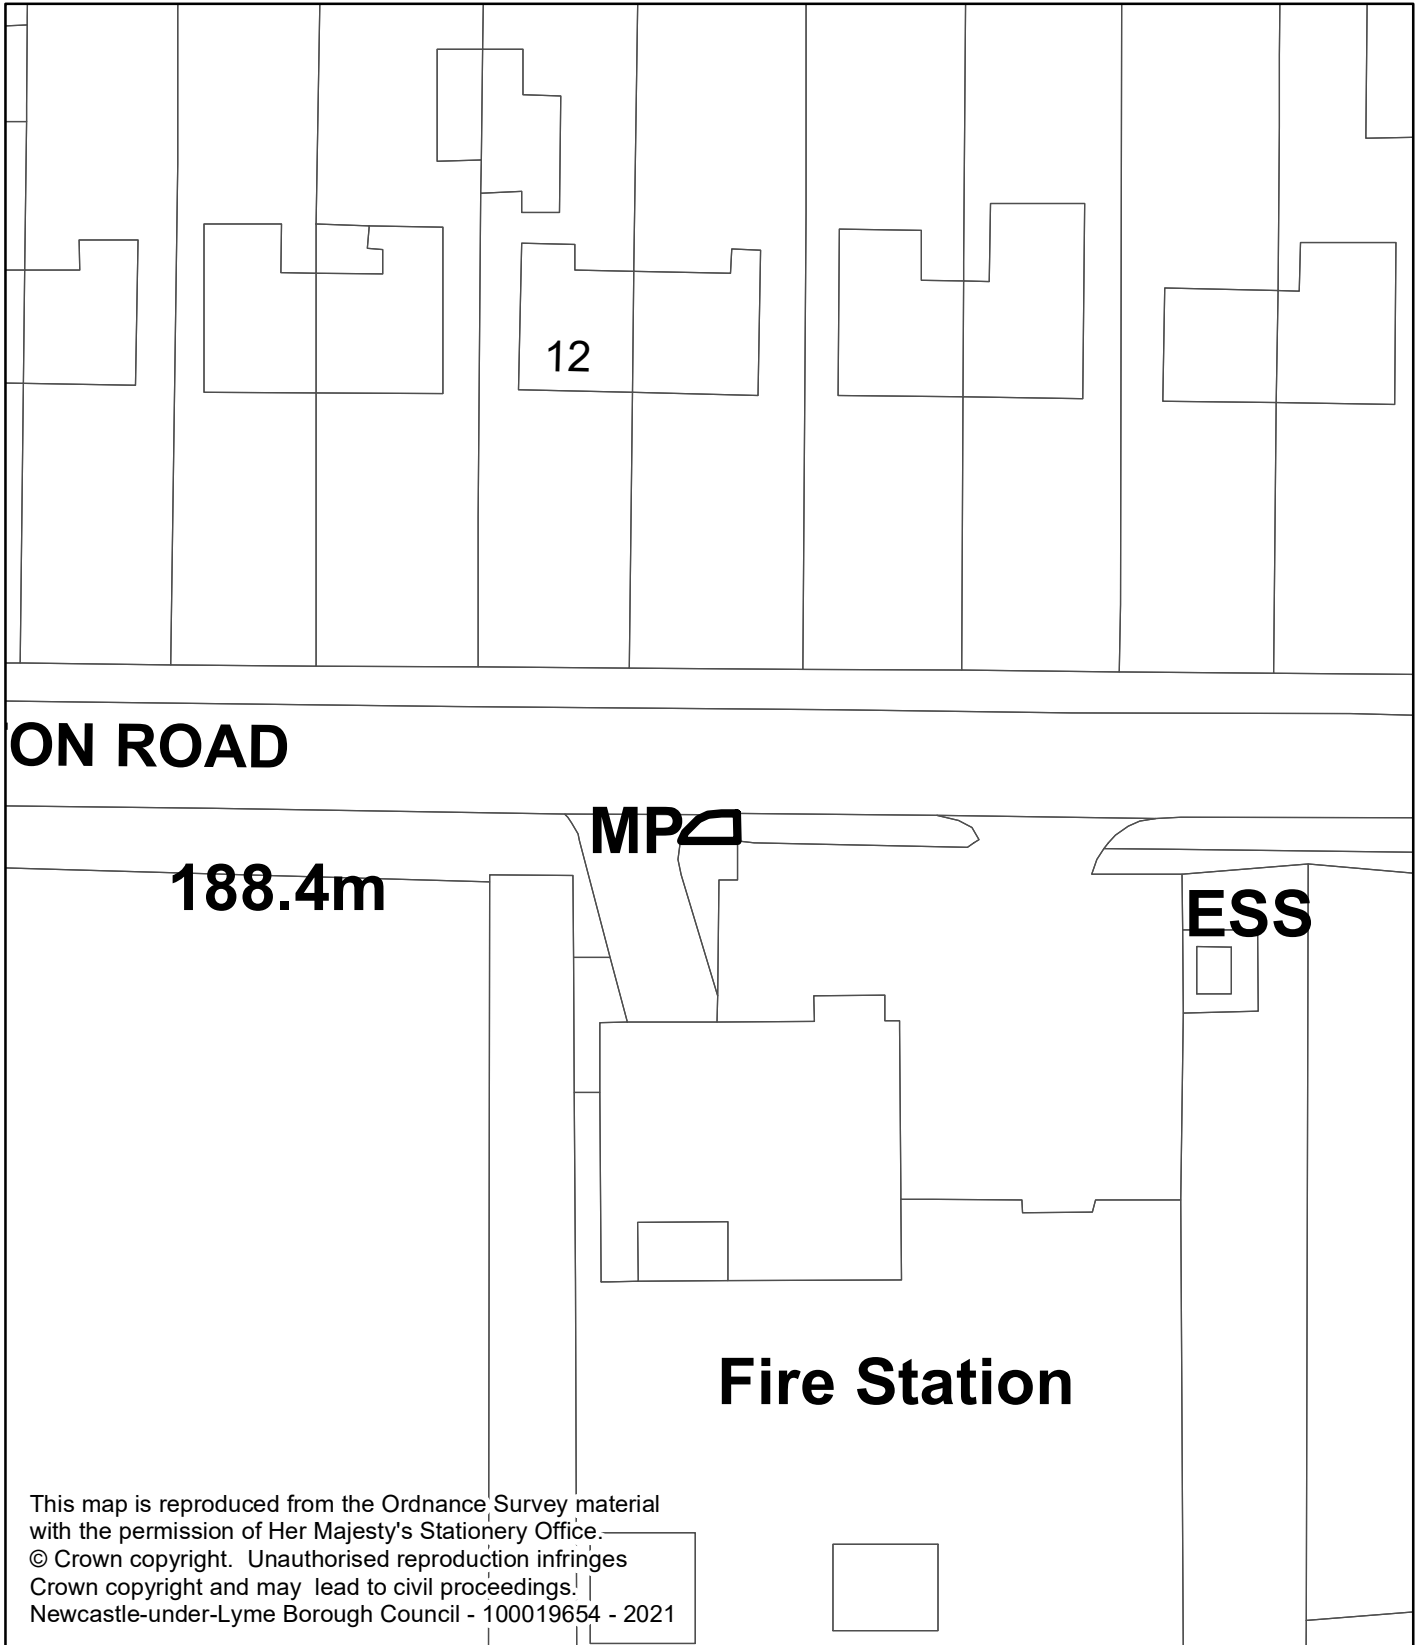

Milepost Market Drayton Road
Loggerheads

This map is reproduced from the Ordnance Survey material with the permission of Her Majesty's Stationery Office. © Crown copyright. Unauthorised reproduction infringes Crown copyright and may lead to civil proceedings. Newcastle-under-Lyme Borough Council - 100019654 - 2021