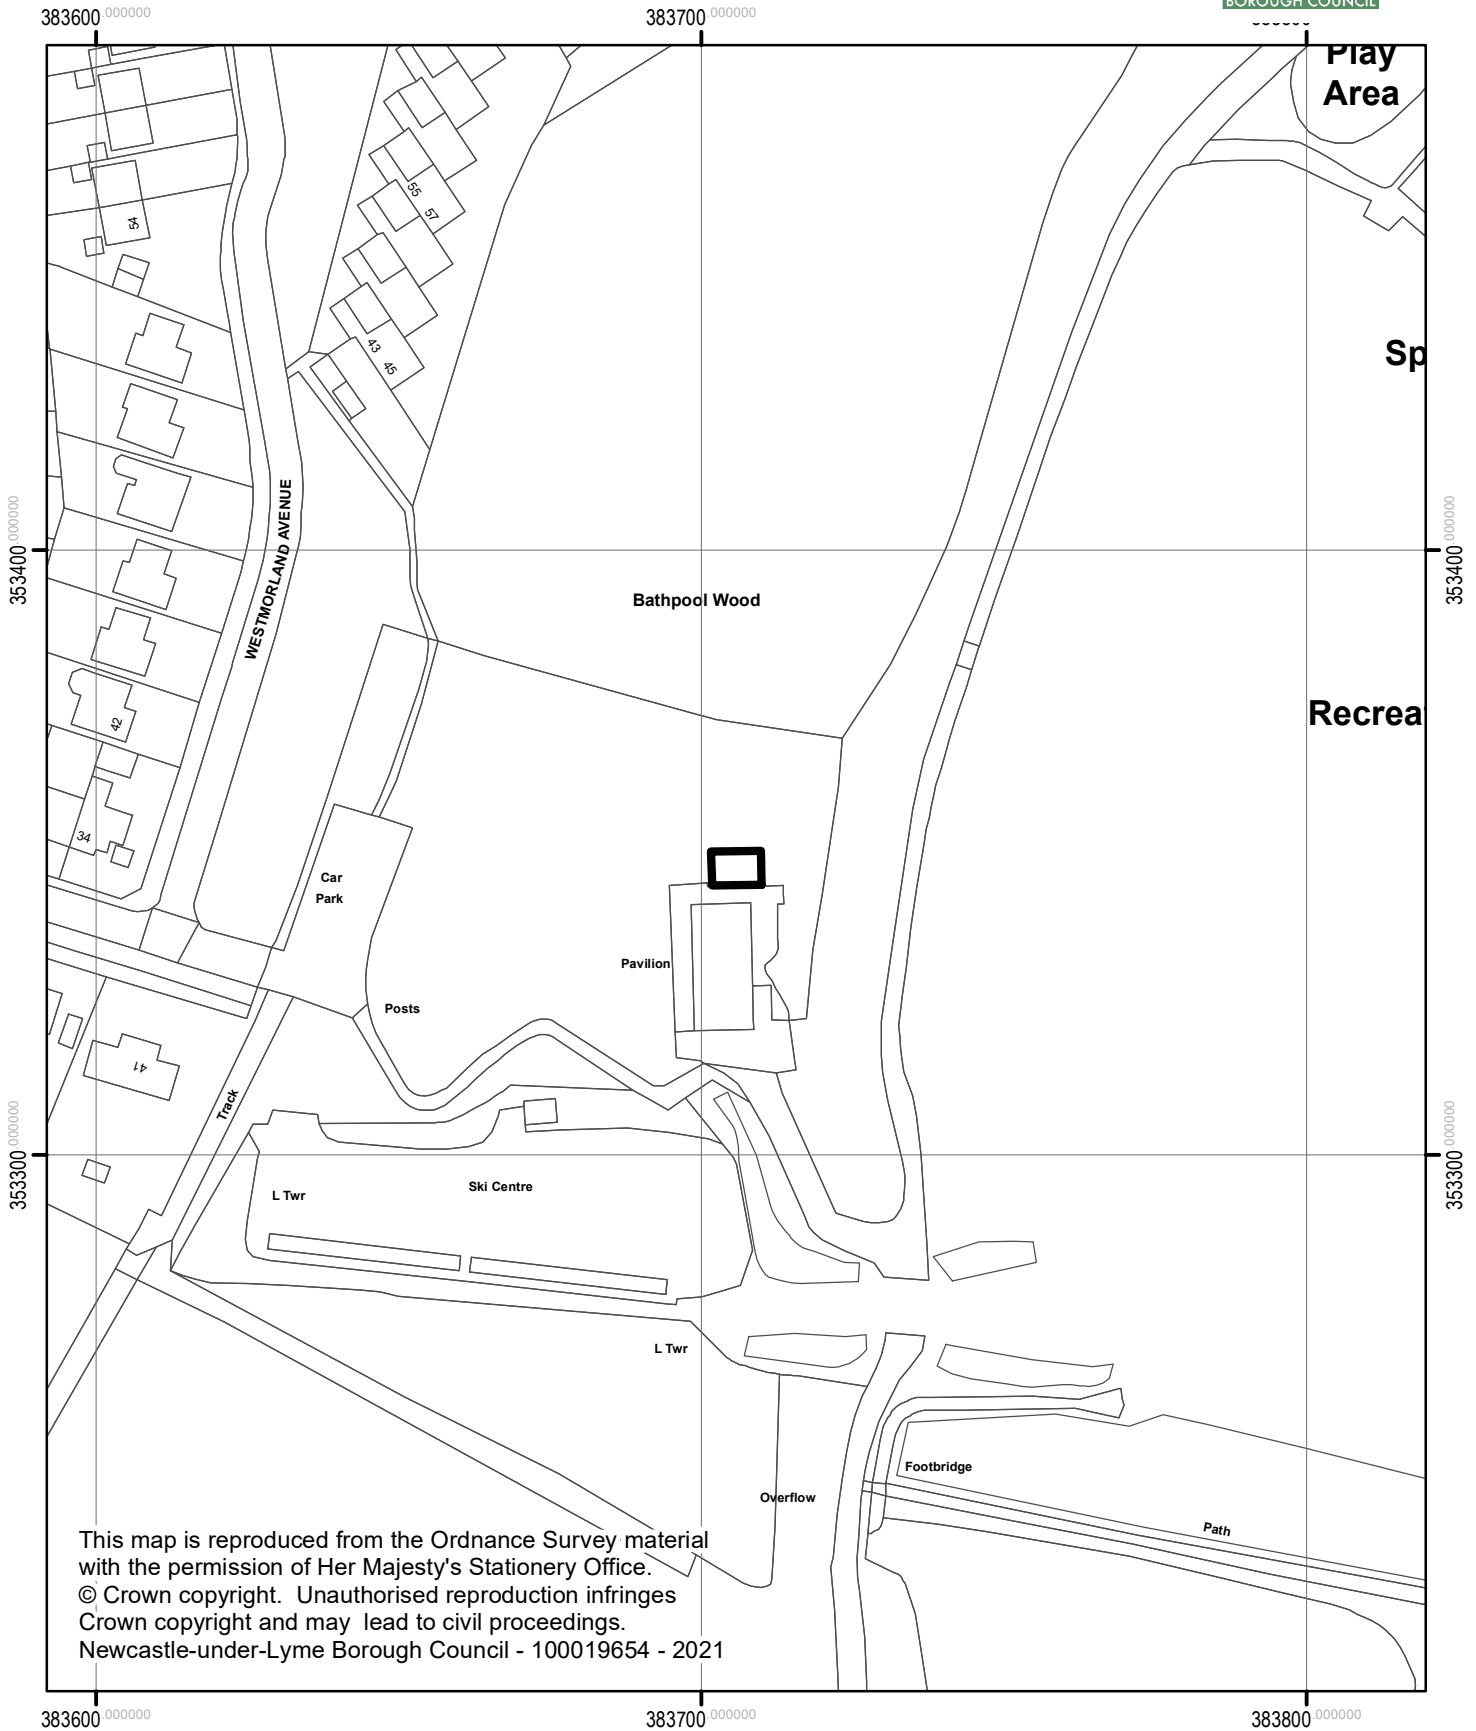

**Kidsgrove Ski Centre, Westmorland Avenue  
Kidsgrove, ST7 4EF**

This map is reproduced from the Ordnance Survey material with the permission of Her Majesty's Stationery Office.  
© Crown copyright. Unauthorised reproduction infringes Crown copyright and may lead to civil proceedings.  
Newcastle-under-Lyme Borough Council - 100019654 - 2021